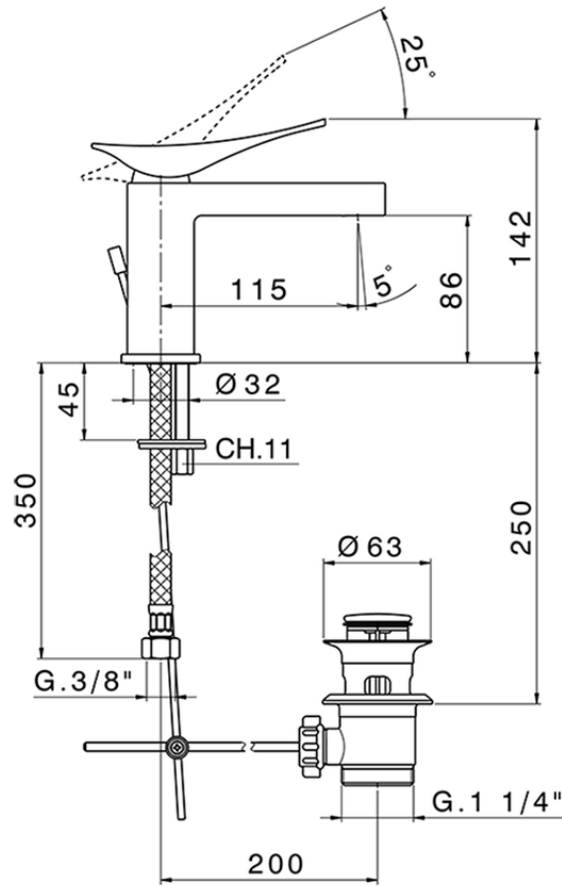

Single lever washbasin mixer ROADSTER ACCENT_RA000510

RA000510

<https://en.cisal.it/single-lever-washbasin-mixer-roadster-accent-ra000510>

2026-04-08