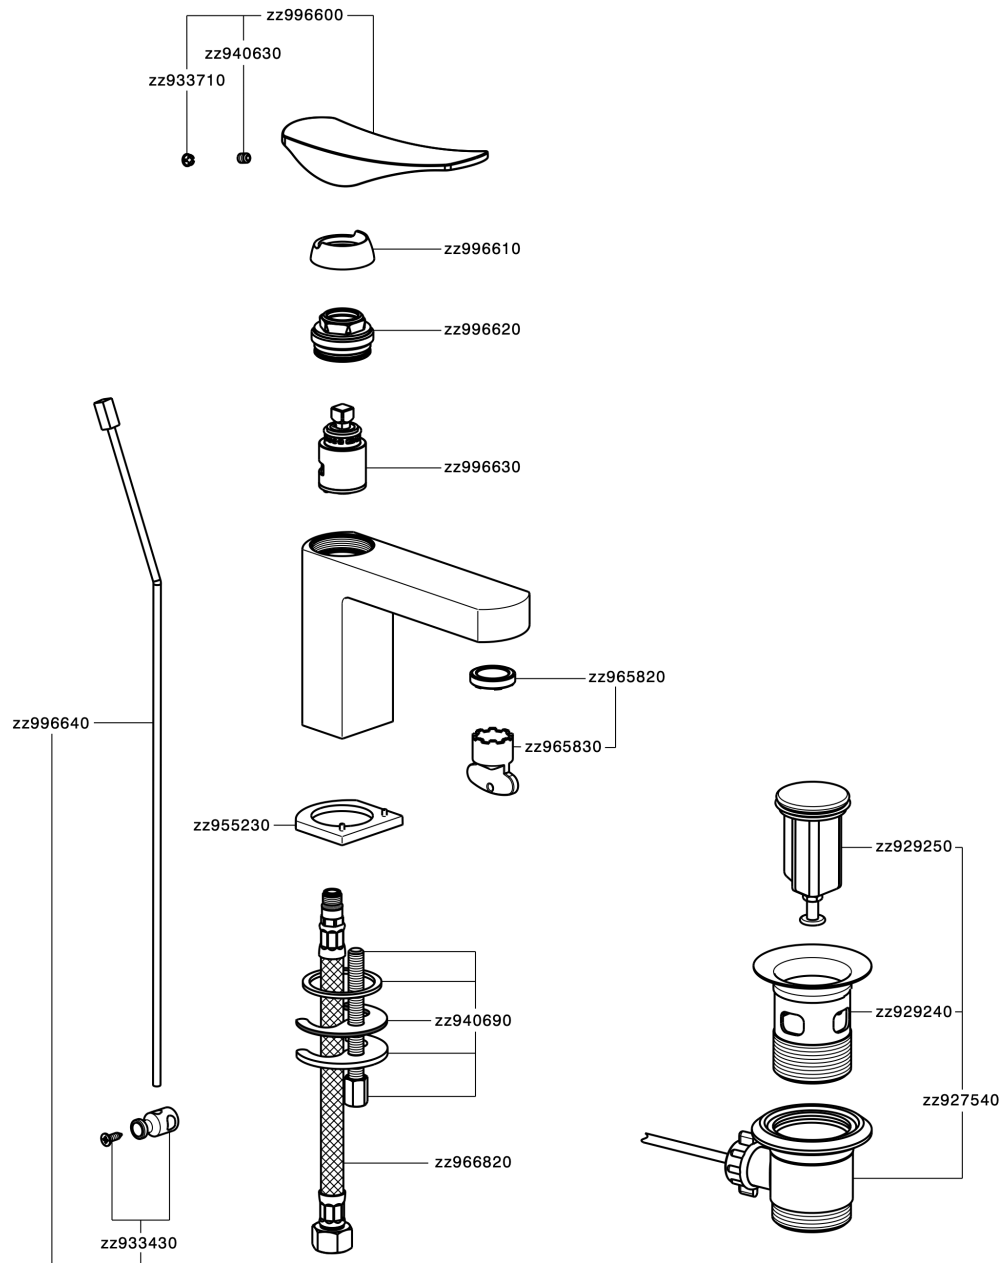

Single lever washbasin mixer ROADSTER ACCENT_RA000510

MODEL **RA000510**

Single lever washbasin mixer, with 1"1/4 automatic pop-up waste, G.3/8" stainless steel flexible hoses

AVAILABLE FINISHINGS

-  **21** 21 Chrome
-  **2B** 2B Polished Nickel
-  **2F** 2F Brushed Nickel
-  **2Q** 2Q Black Titanium
-  **40** 40 Matt Black
-  **4Q** 4Q Matt White

CHARACTERISTICS

Cartridge Spare Parts **ZZ99663000**

25 mm Cartridge

Single lever washbasin mixer ROADSTER ACCENT_RA000510

RA000510

<https://en.cisal.it/single-lever-washbasin-mixer-roadster-accent-ra000510>