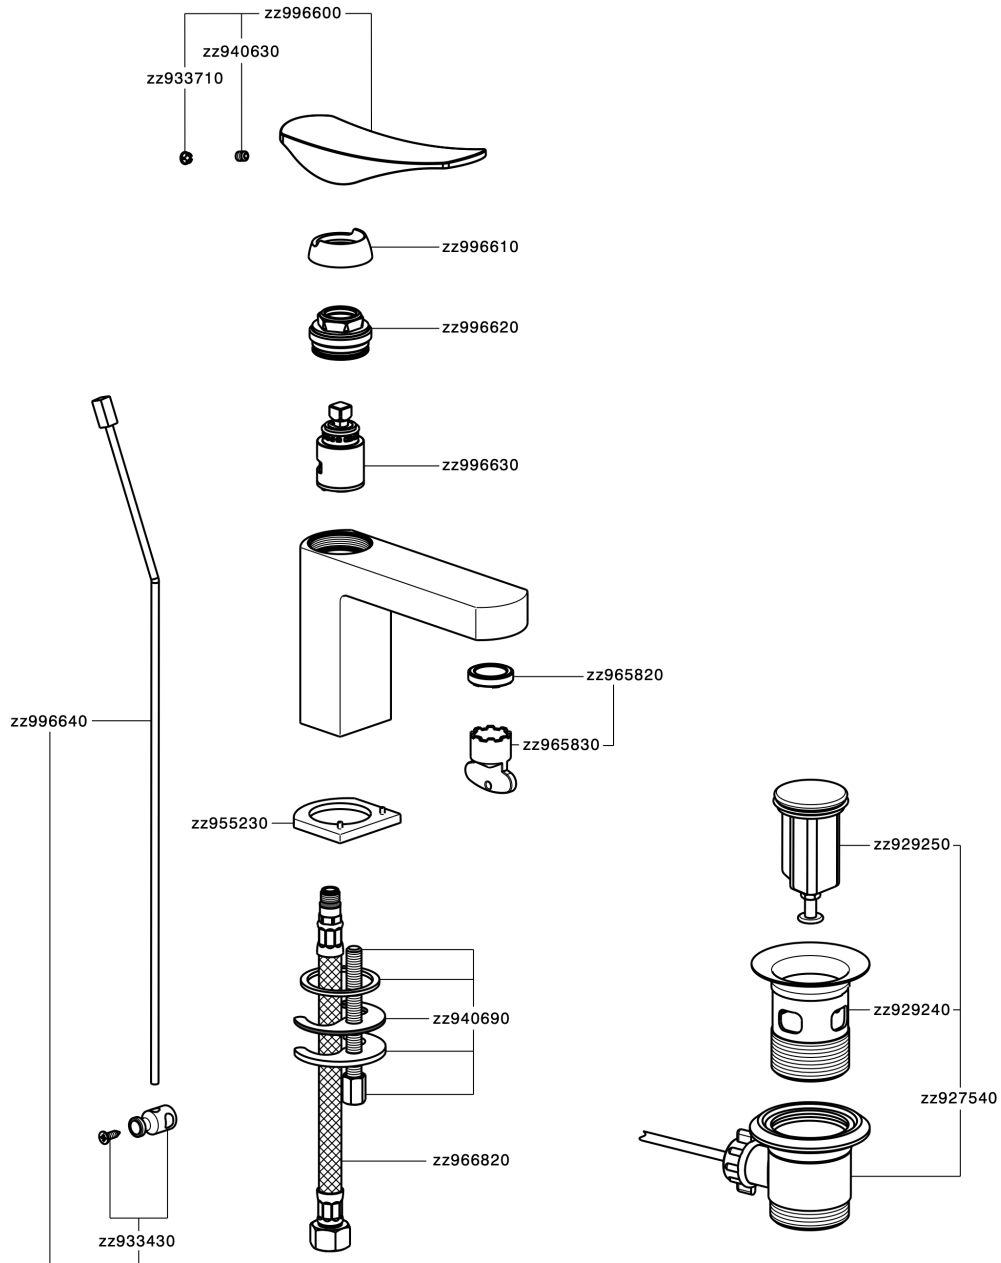

## Single lever washbasin mixer ROADSTER ACCENT\_RA000510

MODEL **RA000510**

Single lever washbasin mixer, with 1"1/4 automatic pop-up waste, G.3/8" stainless steel flexible hoses

### CHARACTERISTICS

Cartridge Spare Parts **ZZ99663000**

**25 mm Cartridge**

## Single lever washbasin mixer ROADSTER ACCENT\_RA000510

RA000510

<https://en.cisal.it/single-lever-washbasin-mixer-roadster-accent-ra000510>

2026-06-19