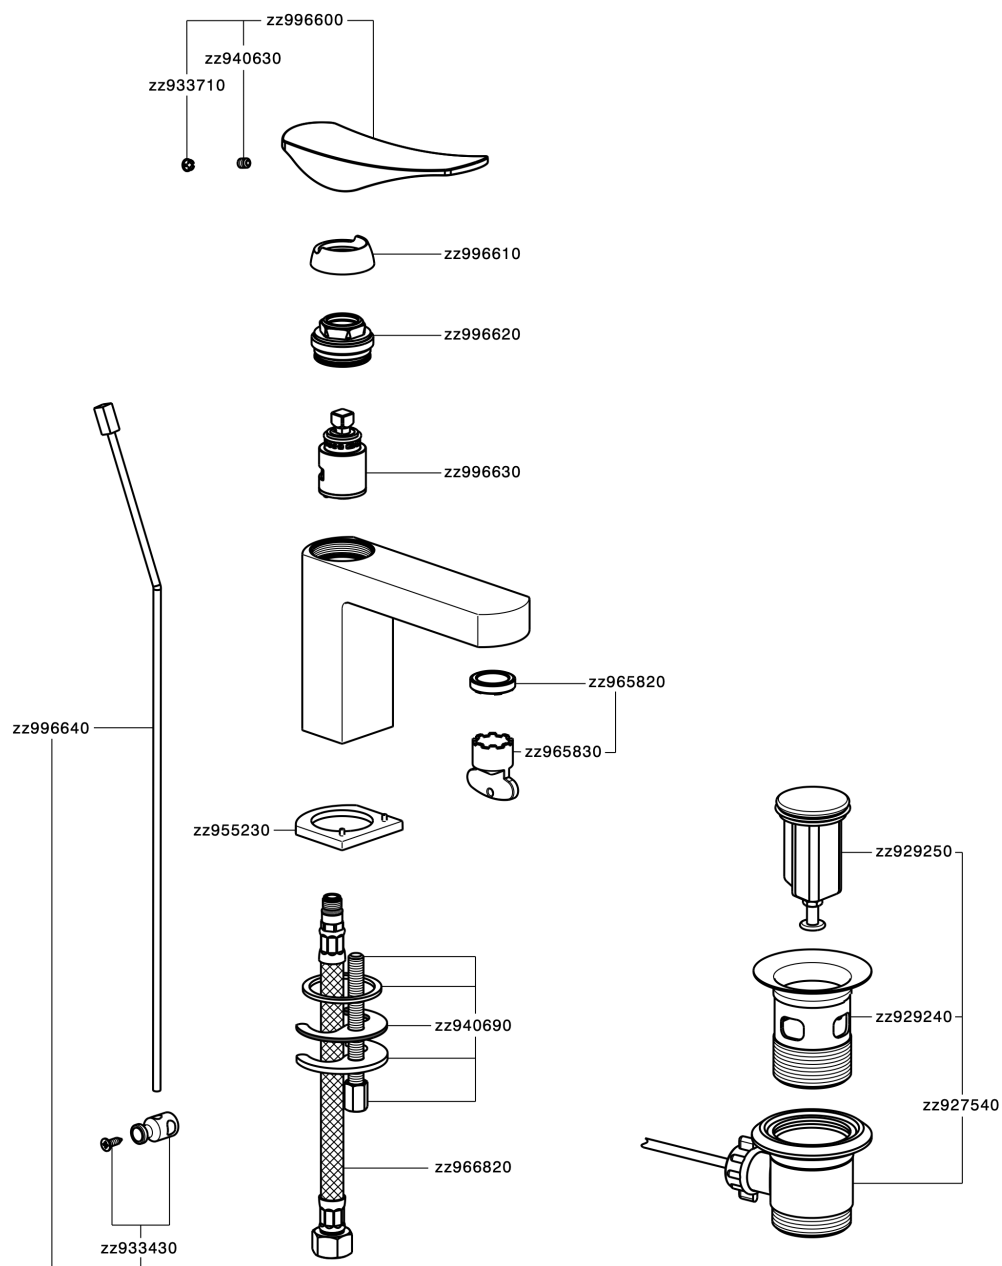

Single lever washbasin mixer ROADSTER ACCENT_RA000510

RA000510

<https://en.cisal.it/single-lever-washbasin-mixer-roadster-accent-ra000510>

2026-04-10