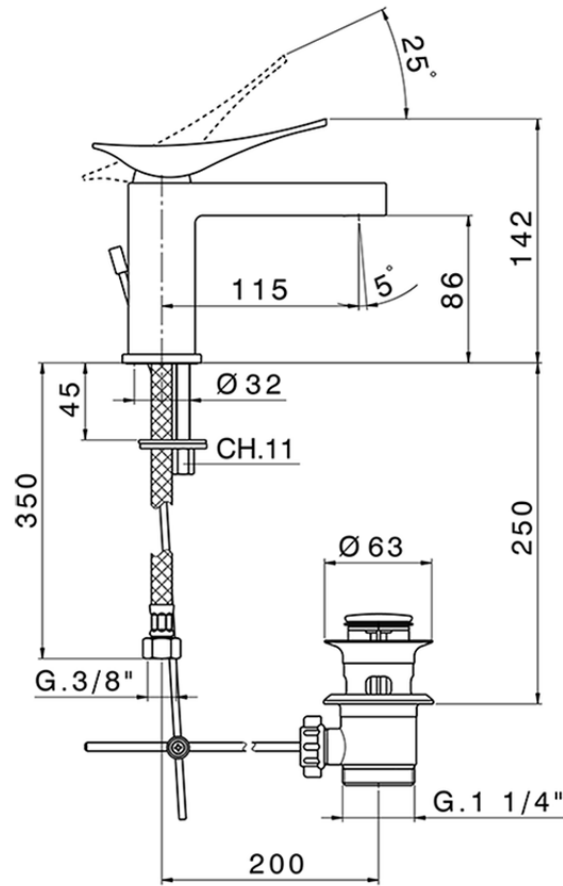

Single lever washbasin mixer ROADSTER ACCENT_RA000510

RA000510

<https://en.cisal.it/single-lever-washbasin-mixer-roadster-accent-ra000510>

2026-04-28