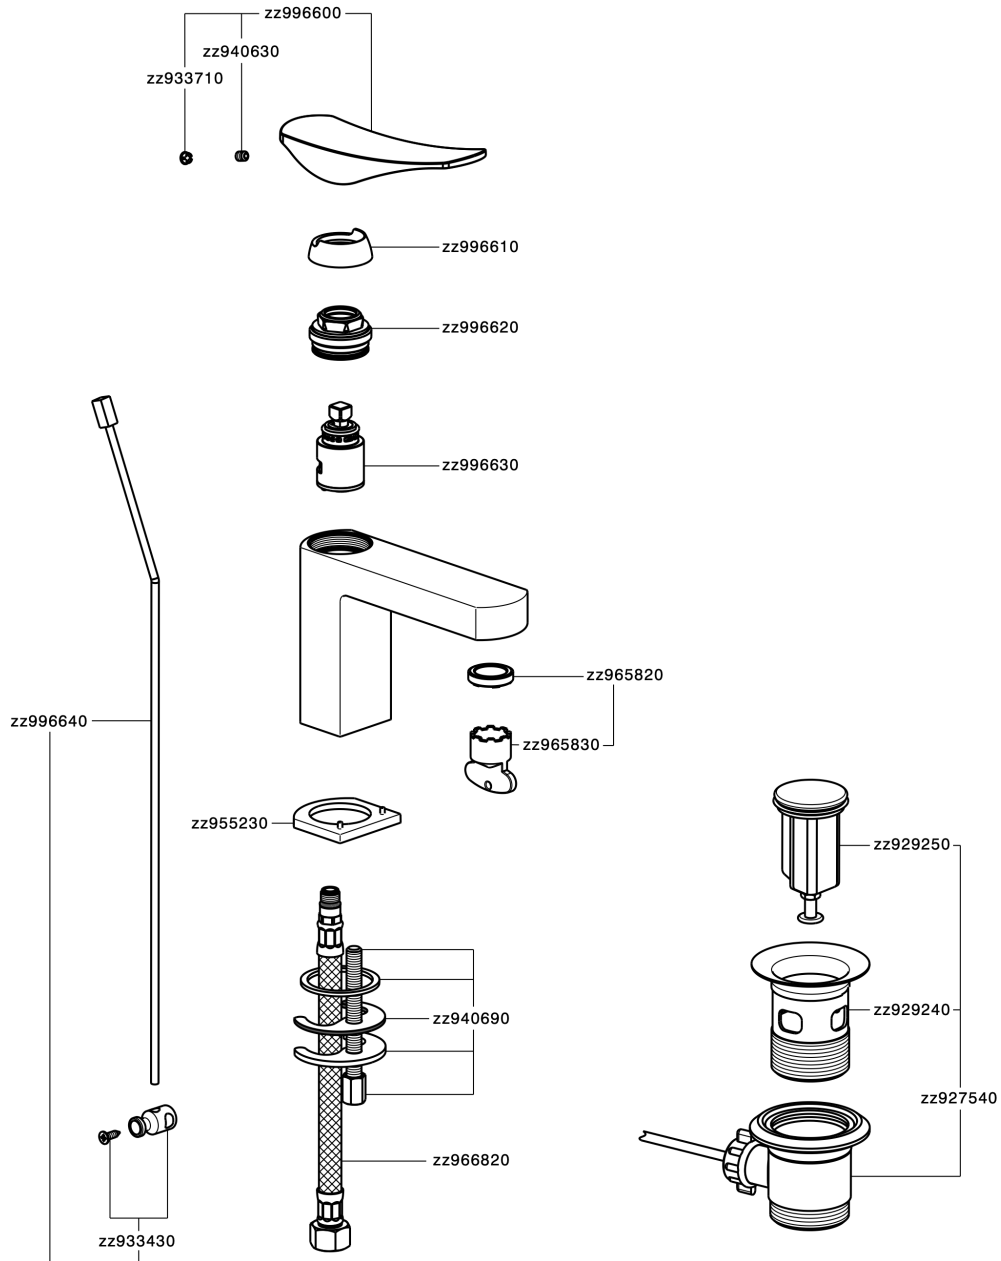

Single lever washbasin mixer ROADSTER ACCENT_RA000510

MODEL **RA000510**

Single lever washbasin mixer, with 1"1/4 automatic pop-up waste, G.3/8" stainless steel flexible hoses

AVAILABLE FINISHINGS

-  **21** 21 Chrome
-  **2B** 2B Polished Nickel
-  **2F** 2F Brushed Nickel
-  **2Q** 2Q Black Titanium
-  **40** 40 Matt Black
-  **4Q** 4Q Matt White

CHARACTERISTICS

Cartridge Spare Parts **ZZ99663000**

25 mm Cartridge

Single lever washbasin mixer ROADSTER ACCENT_RA000510

RA000510

<https://en.cisal.it/single-lever-washbasin-mixer-roadster-accent-ra000510>