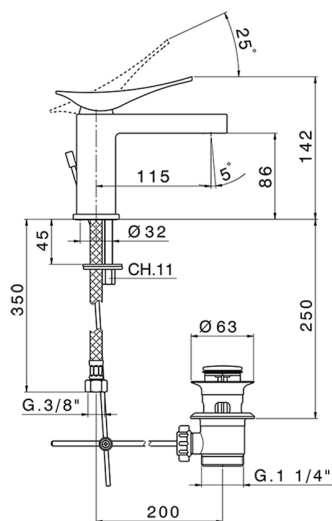

Single lever washbasin mixer ROADSTER ACCENT_RA000510

MODEL **RA000510**

Single lever washbasin mixer, with 1"1/4 automatic pop-up waste, G.3/8" stainless steel flexible hoses

AVAILABLE FINISHINGS

-  **21** 21 Chrome
-  **2B** 2B Polished Nickel
-  **2F** 2F Brushed Nickel
-  **2Q** 2Q Black Titanium
-  **40** 40 Matt Black
-  **4Q** 4Q Matt White

CHARACTERISTICS

Cartridge Spare Parts **ZZ99663000**

25 mm Cartridge

Single lever washbasin mixer ROADSTER ACCENT_RA000510

RA000510

<https://en.cisal.it/single-lever-washbasin-mixer-roadster-accent-ra000510>