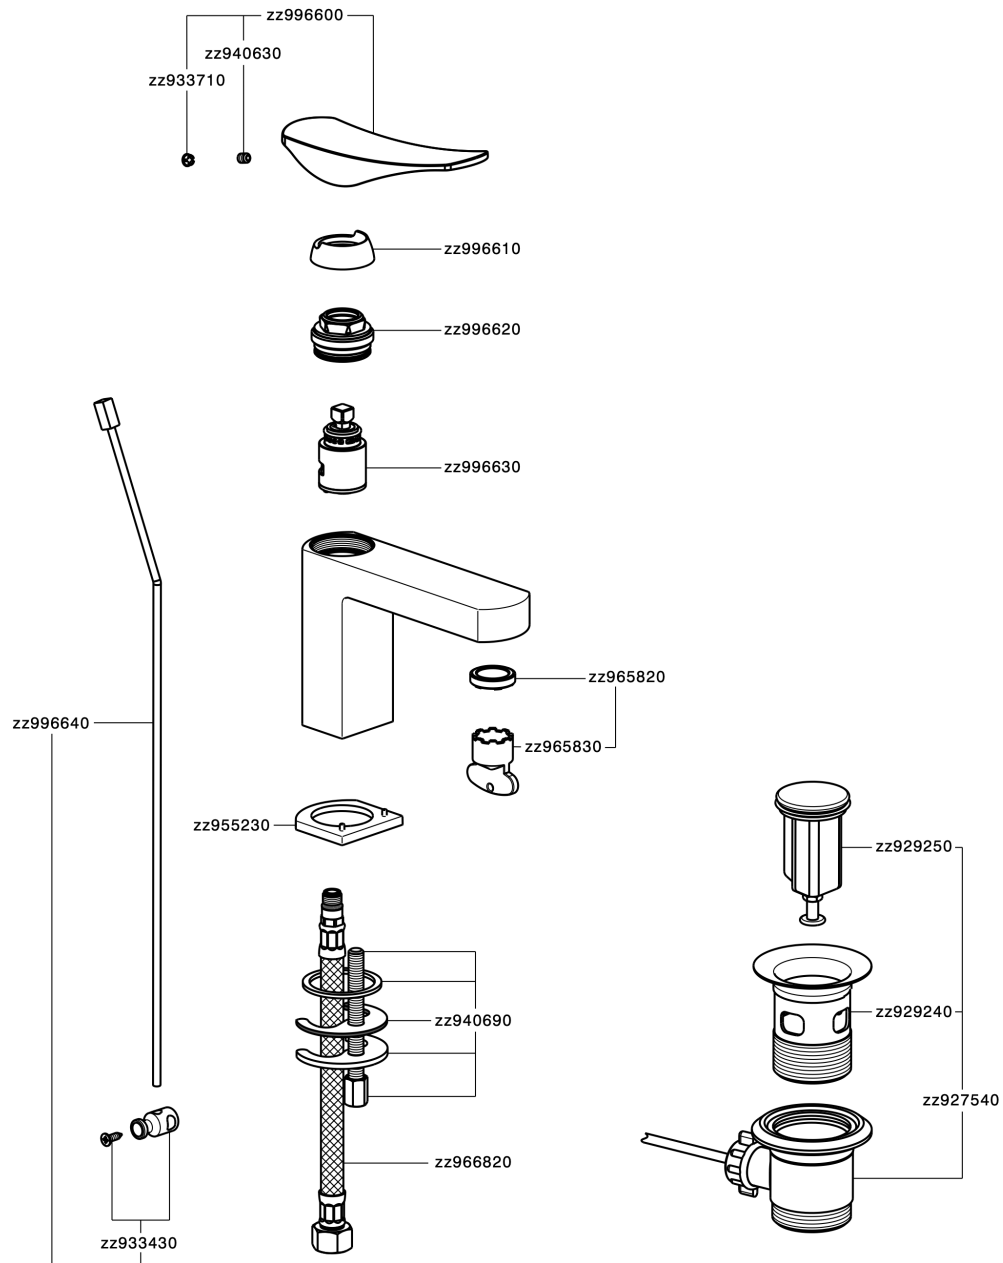

Single lever washbasin mixer ROADSTER ACCENT_RA000510

MODEL **RA000510**

Single lever washbasin mixer, with 1"1/4 automatic pop-up waste, G.3/8" stainless steel flexible hoses

AVAILABLE FINISHINGS

-  **21** 21 Chrome
-  **2B** 2B Polished Nickel
-  **2F** 2F Brushed Nickel
-  **2Q** 2Q Black Titanium
-  **40** 40 Matt Black
-  **4Q** 4Q Matt White

CHARACTERISTICS

Cartridge Spare Parts **ZZ99663000**

25 mm Cartridge

Single lever washbasin mixer ROADSTER ACCENT_RA000510

RA000510

<https://en.cisal.it/single-lever-washbasin-mixer-roadster-accent-ra000510>