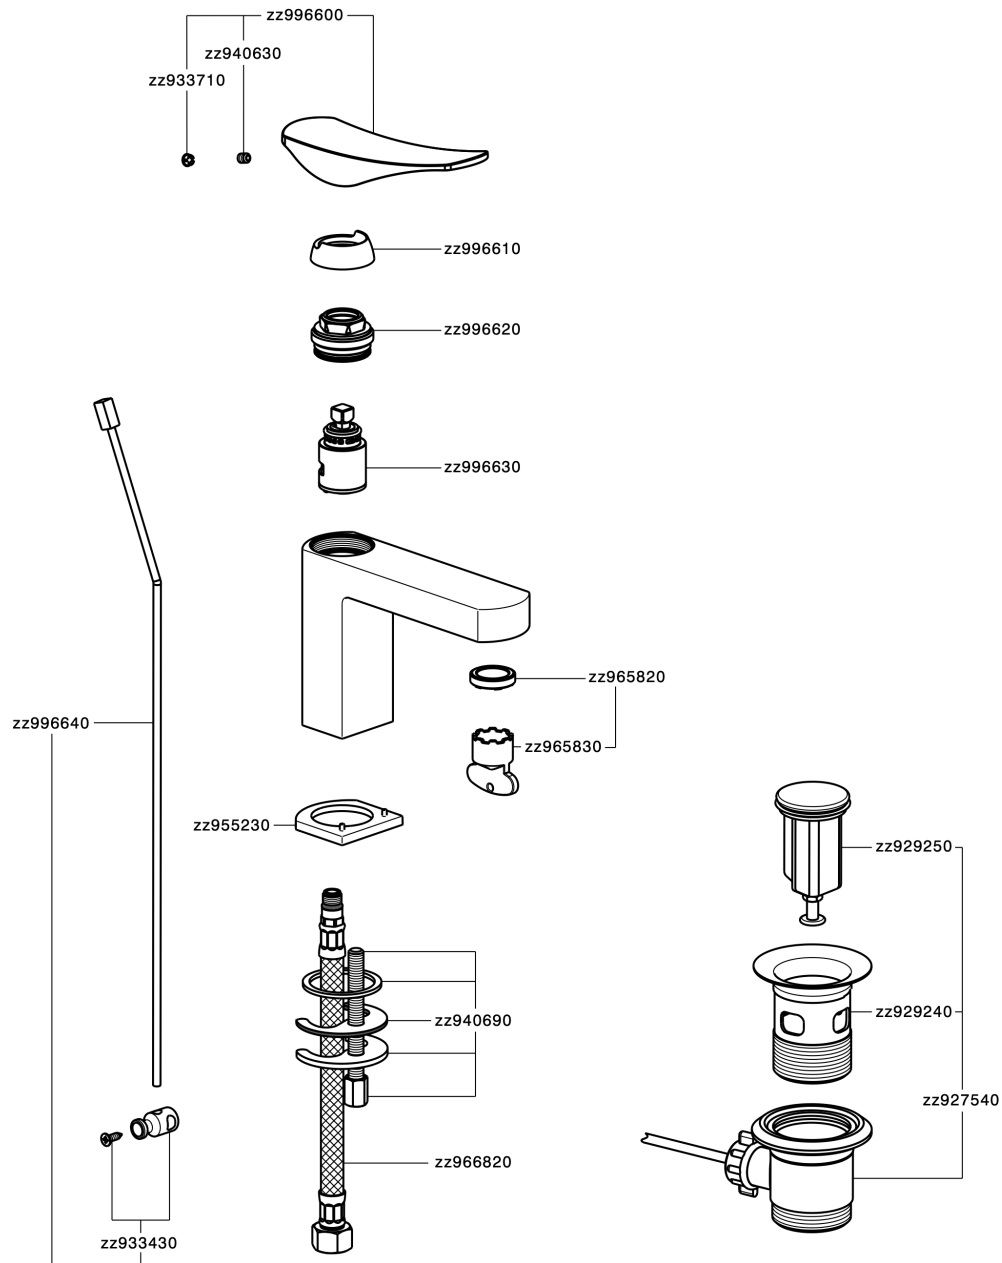

## Single lever washbasin mixer ROADSTER ACCENT\_RA000510

RA000510

<https://en.cisal.it/single-lever-washbasin-mixer-roadster-accent-ra000510>

2026-04-30