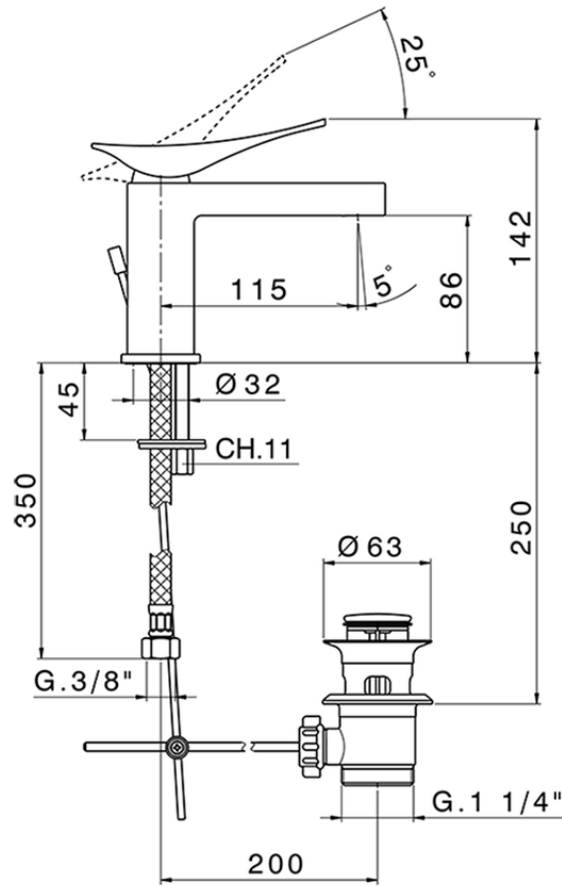

**Single lever washbasin mixer ROADSTER ACCENT\_RA000510**

RA000510

<https://en.cisal.it/single-lever-washbasin-mixer-roadster-accent-ra000510>

2026-04-30