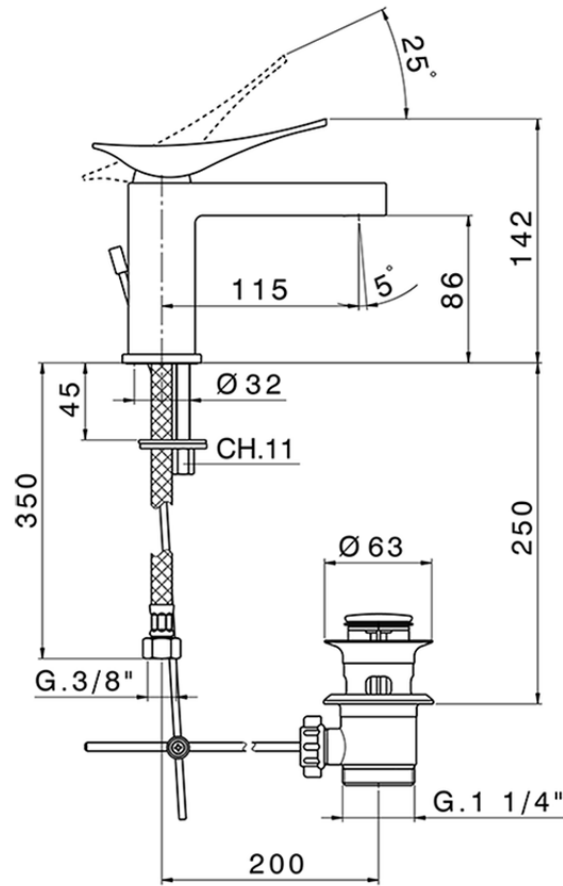

Single lever washbasin mixer ROADSTER ACCENT_RA000510

RA000510

<https://en.cisal.it/single-lever-washbasin-mixer-roadster-accent-ra000510>

2026-06-14