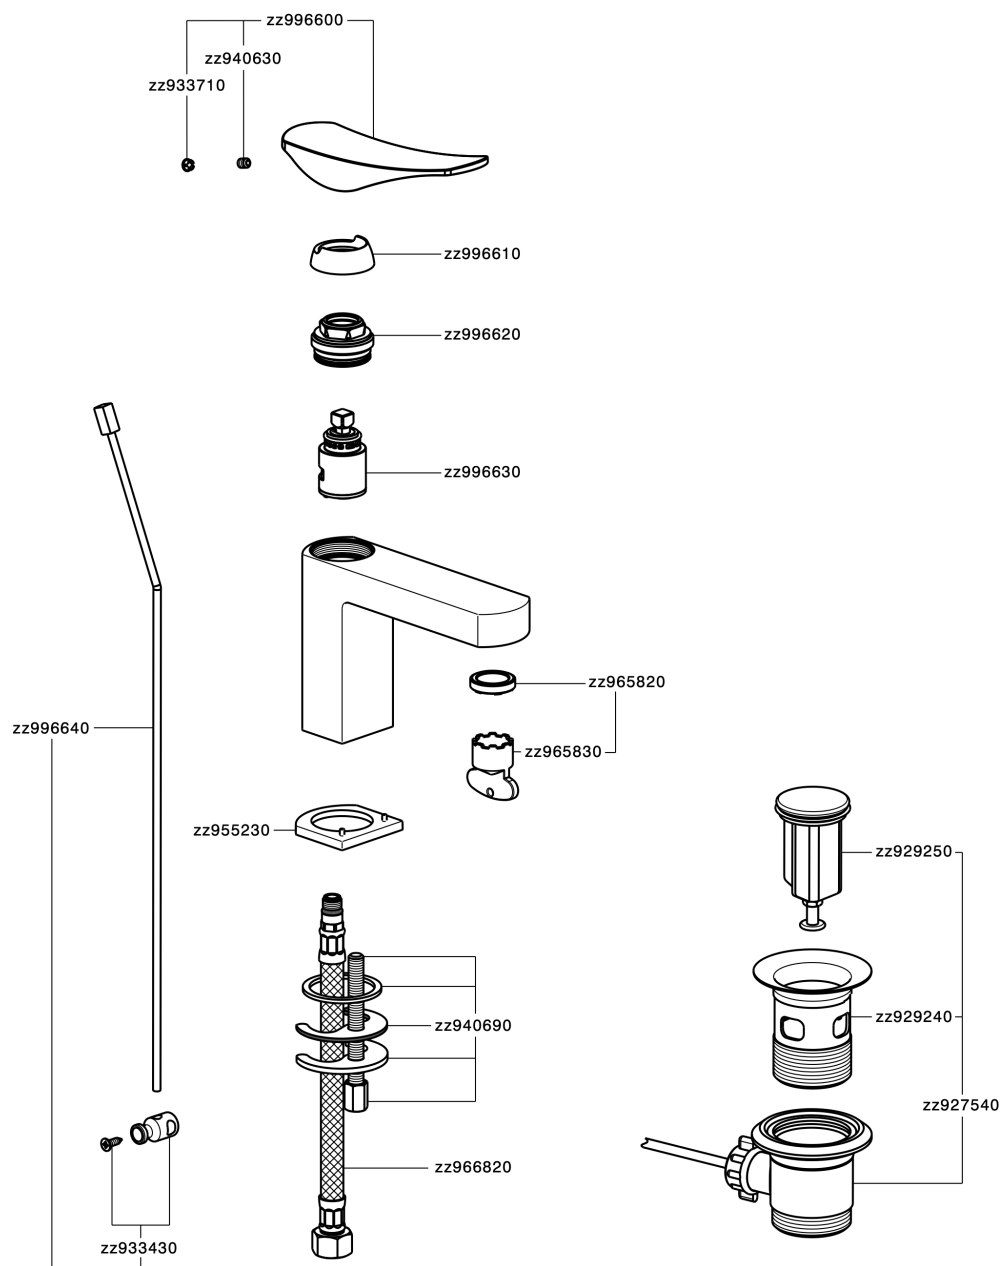

Single lever washbasin mixer ROADSTER ACCENT_RA000510

MODEL **RA000510**

Single lever washbasin mixer, with 1"1/4 automatic pop-up waste, G.3/8" stainless steel flexible hoses

AVAILABLE FINISHINGS

-  **21** 21 Chrome
-  **2B** 2B Polished Nickel
-  **2F** 2F Brushed Nickel
-  **2Q** 2Q Black Titanium
-  **40** 40 Matt Black
-  **4Q** 4Q Matt White

CHARACTERISTICS

Cartridge Spare Parts **ZZ99663000**

25 mm Cartridge

Single lever washbasin mixer ROADSTER ACCENT_RA000510

RA000510

<https://en.cisal.it/single-lever-washbasin-mixer-roadster-accent-ra000510>