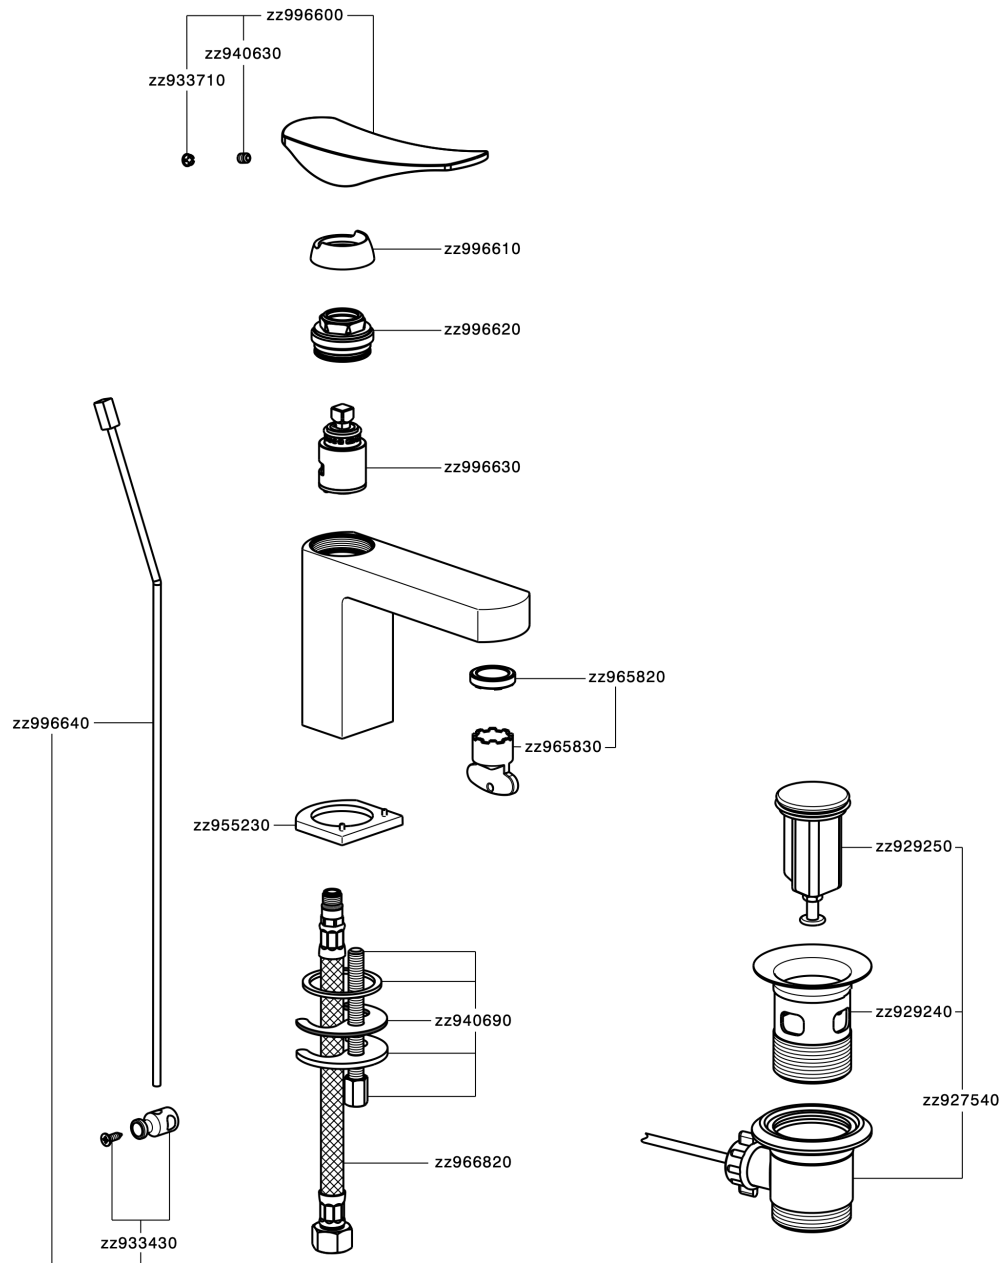

## Single lever washbasin mixer ROADSTER ACCENT\_RA000510

MODEL **RA000510**

Single lever washbasin mixer, with 1"1/4 automatic pop-up waste, G.3/8" stainless steel flexible hoses

### CHARACTERISTICS

Cartridge Spare Parts **ZZ99663000**

**25 mm Cartridge**

## Single lever washbasin mixer ROADSTER ACCENT\_RA000510

RA000510

<https://en.cisal.it/single-lever-washbasin-mixer-roadster-accent-ra000510>

2026-05-19