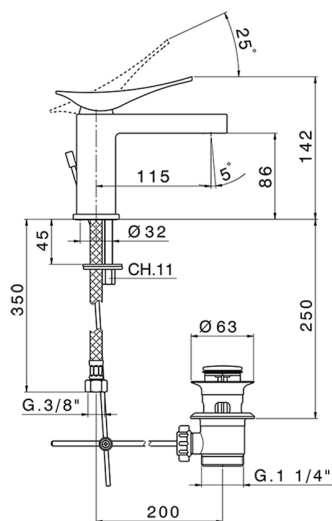

## Single lever washbasin mixer ROADSTER ACCENT\_RA000510

MODEL **RA000510**

Single lever washbasin mixer, with 1"1/4 automatic pop-up waste, G.3/8" stainless steel flexible hoses

### CHARACTERISTICS

Cartridge Spare Parts **ZZ99663000**

**25 mm Cartridge**