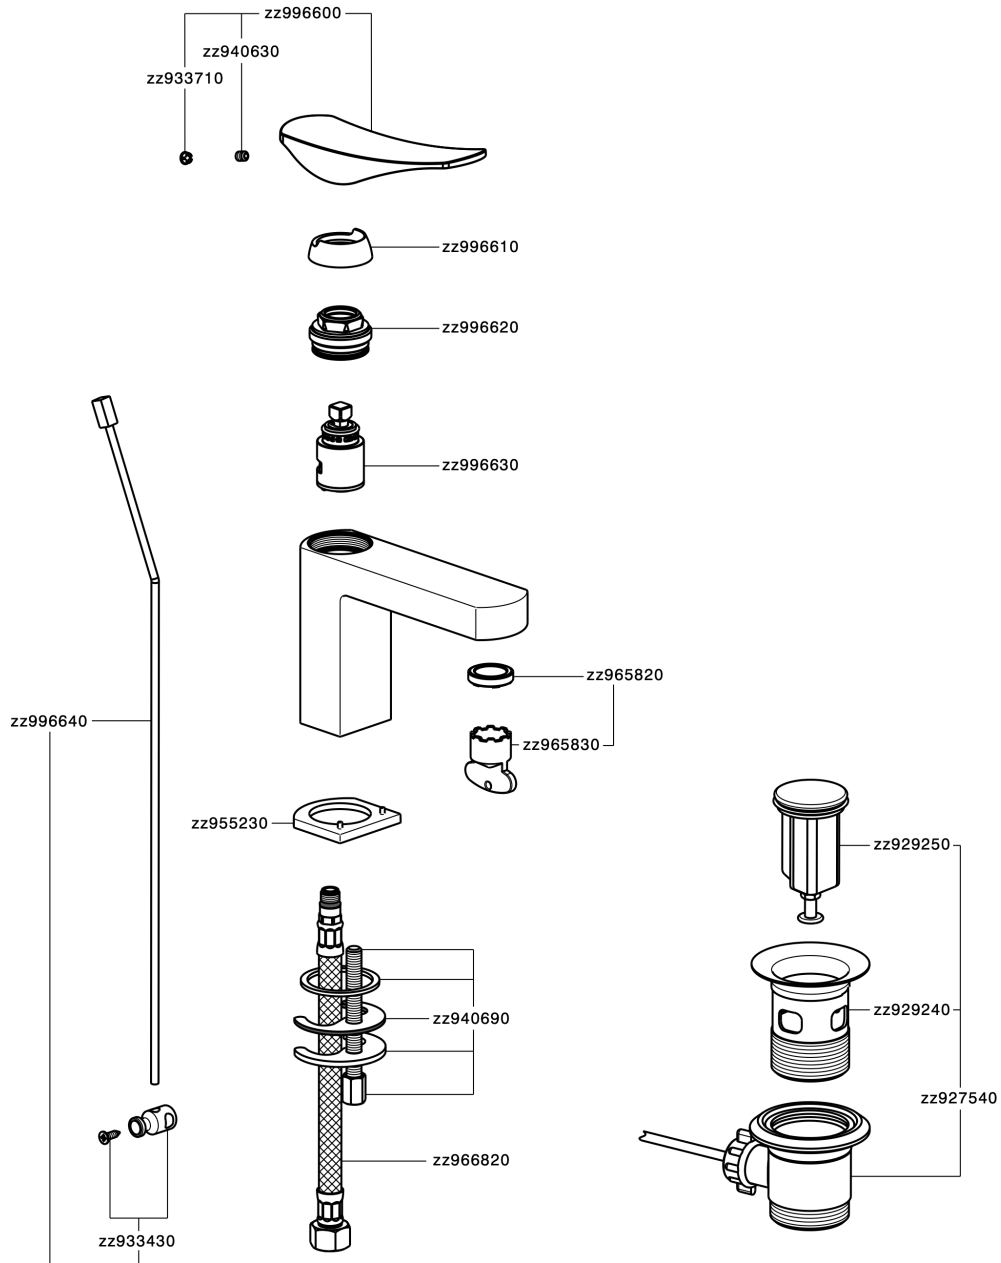

Single lever washbasin mixer ROADSTER ACCENT_RA000510

RA000510

<https://en.cisal.it/single-lever-washbasin-mixer-roadster-accent-ra000510>

2026-05-19