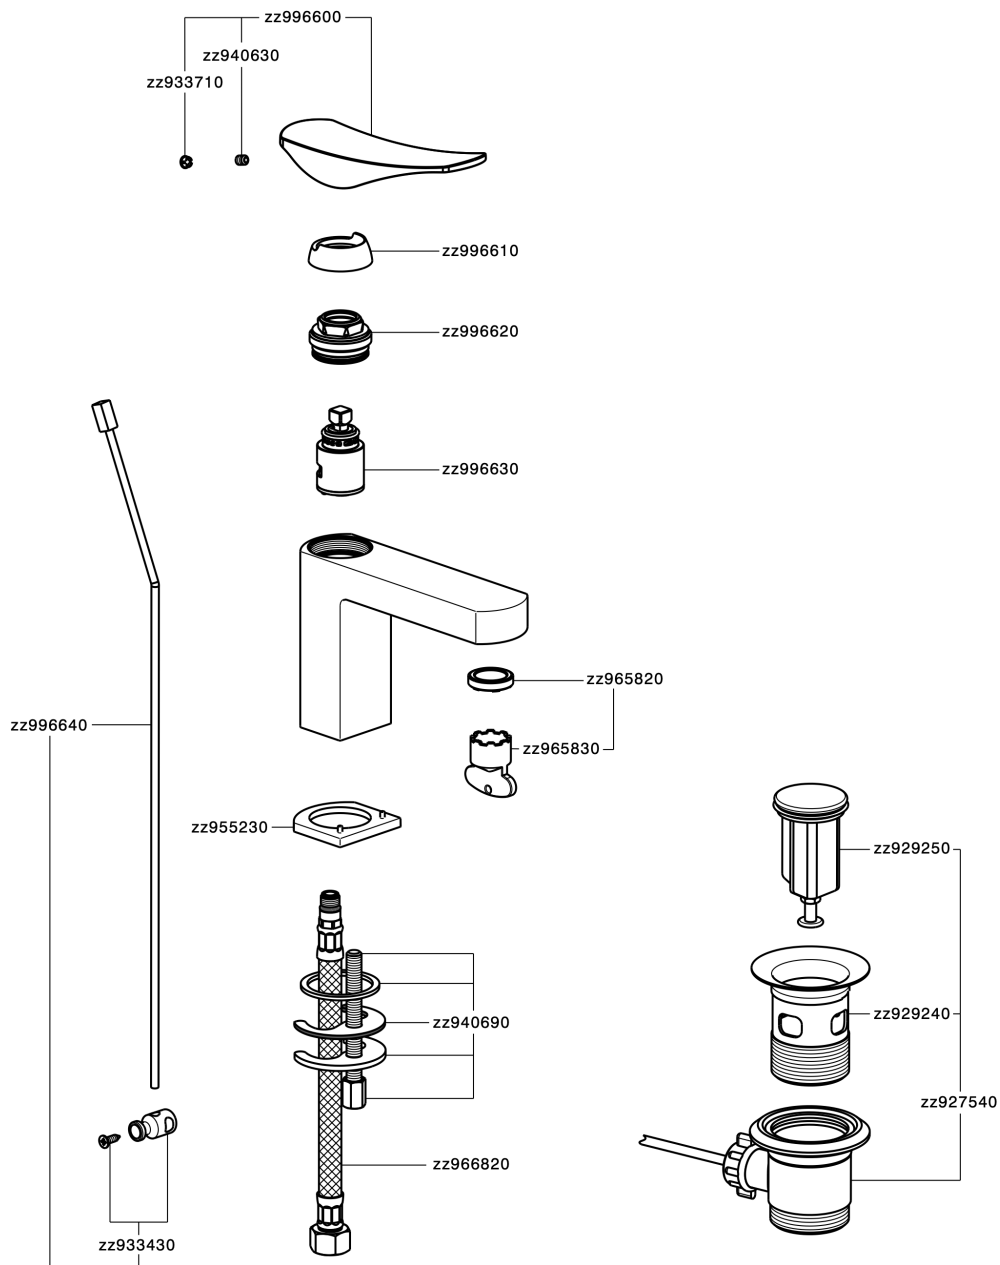

## Single lever washbasin mixer ROADSTER ACCENT\_RA000510

RA000510

<https://en.cisal.it/single-lever-washbasin-mixer-roadster-accent-ra000510>

2026-06-14