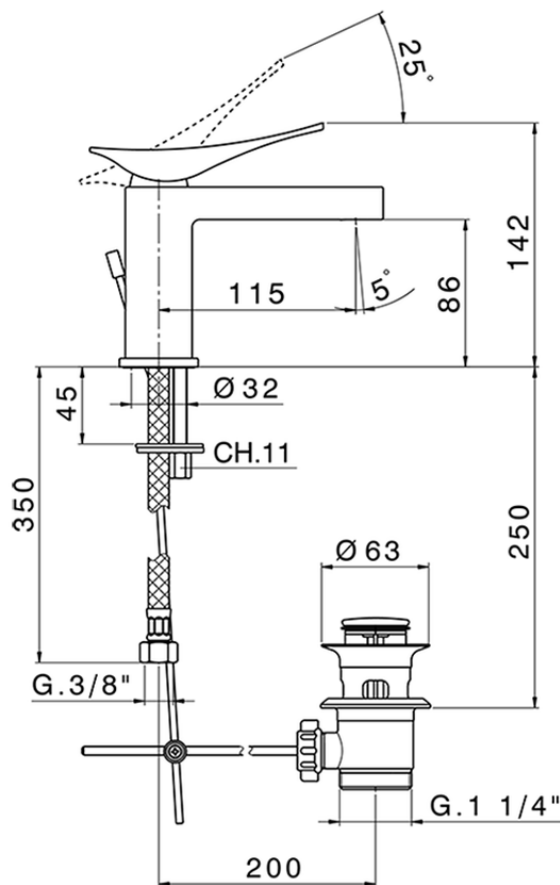

Single lever washbasin mixer ROADSTER ACCENT_RA000510

RA000510

<https://en.cisal.it/single-lever-washbasin-mixer-roadster-accent-ra000510>

2026-05-19