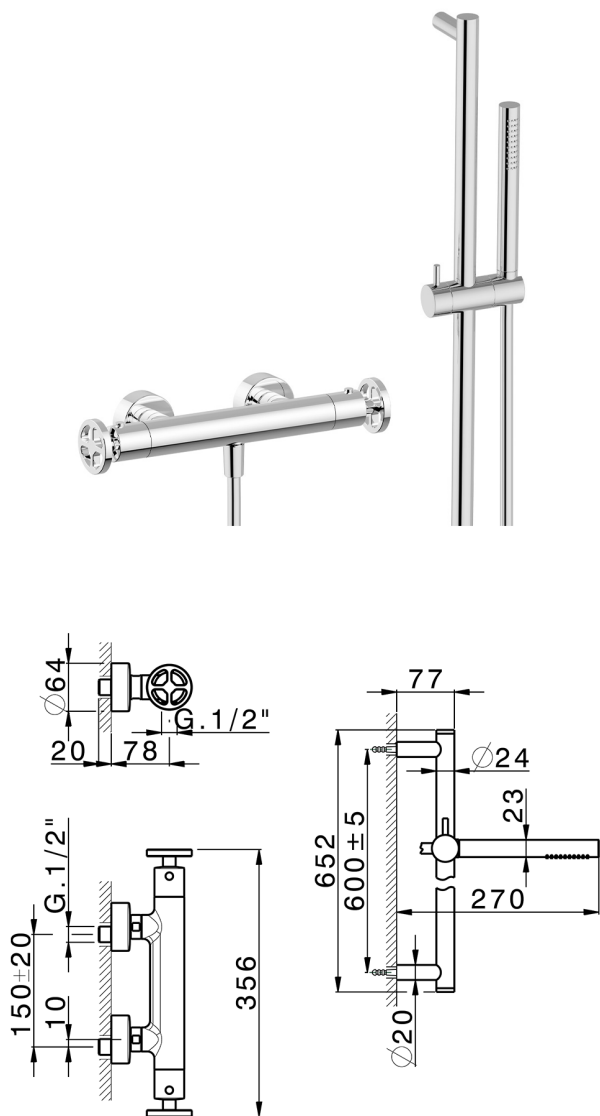

Thermostatic shower mixer with sliding bar GRACE_MNS01010

MODEL **MNS01010**

Thermostatic shower mixer with sliding bar, 60 cm Rail with slide bracket, 22,5 mm Brass One Spray handshower, 150 cm smooth SUPREME Flexible Hose

AVAILABLE FINISHINGS

-  **21** 21 Chrome
-  **2F** 2F Brushed Nickel
-  **2W** 2W Brushed Gold
-  **5H** 5H Dark Brass Brushed
-  **5L** 5L Brushed Black Titanium
-  **6T** 6T Chrome/Matt Black

CHARACTERISTICS

Cartridge Spare Parts **22.04A.AR - ZZ97279004**

Argo 2 (long filter) Thermostatic Valve

EcoStop

EcoStop feature limits water flow to approximately 50% of maximum output with one point of resistance on setting. Push slightly past the middle stop only when full water output is required. This will save water up to 50%.