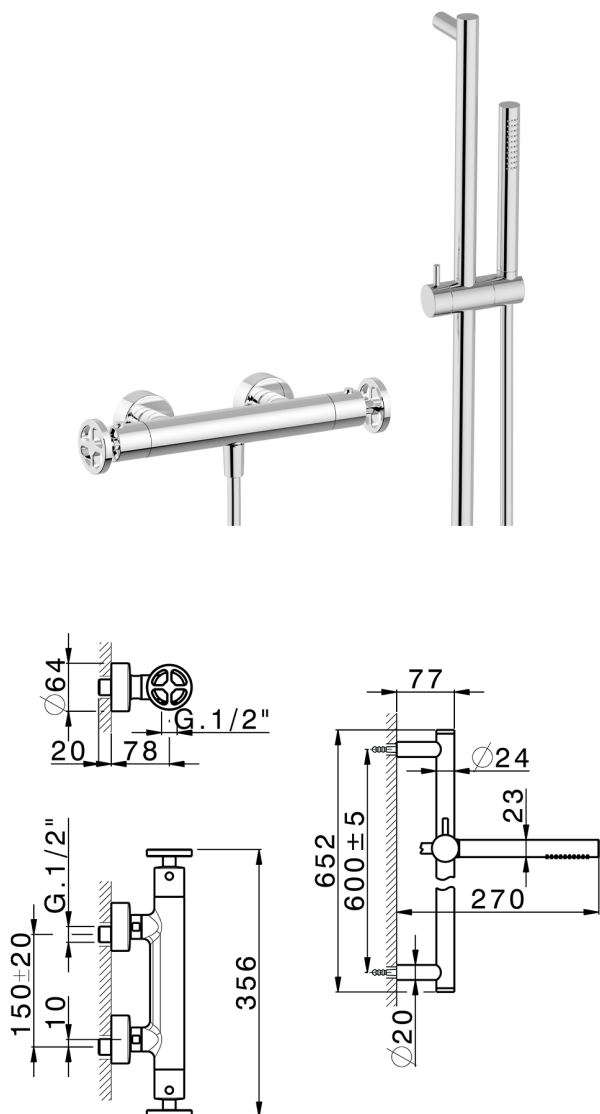

Thermostatic shower mixer with sliding bar GRACE_MNS01010

MODEL **MNS01010**

Thermostatic shower mixer with sliding bar, 60 cm Rail with slide bracket, 22,5 mm Brass One Spray handshower, 150 cm smooth SUPREME Flexible Hose

AVAILABLE FINISHINGS

-  **21** 21 Chrome
-  **2F** 2F Brushed Nickel
-  **2W** 2W Brushed Gold
-  **5H** 5H Dark Brass Brushed
-  **5L** 5L Brushed Black Titanium
-  **6T** 6T Chrome/Matt Black

CHARACTERISTICS

Cartridge Spare Parts **22.04A.AR - ZZ97279004**

Argo 2 (long filter) Thermostatic Valve

EcoStop

EcoStop feature limits water flow to approximately 50% of maximum output with one point of resistance on setting. Push slightly past the middle stop only when full water output is required. This will save water up to 50%.