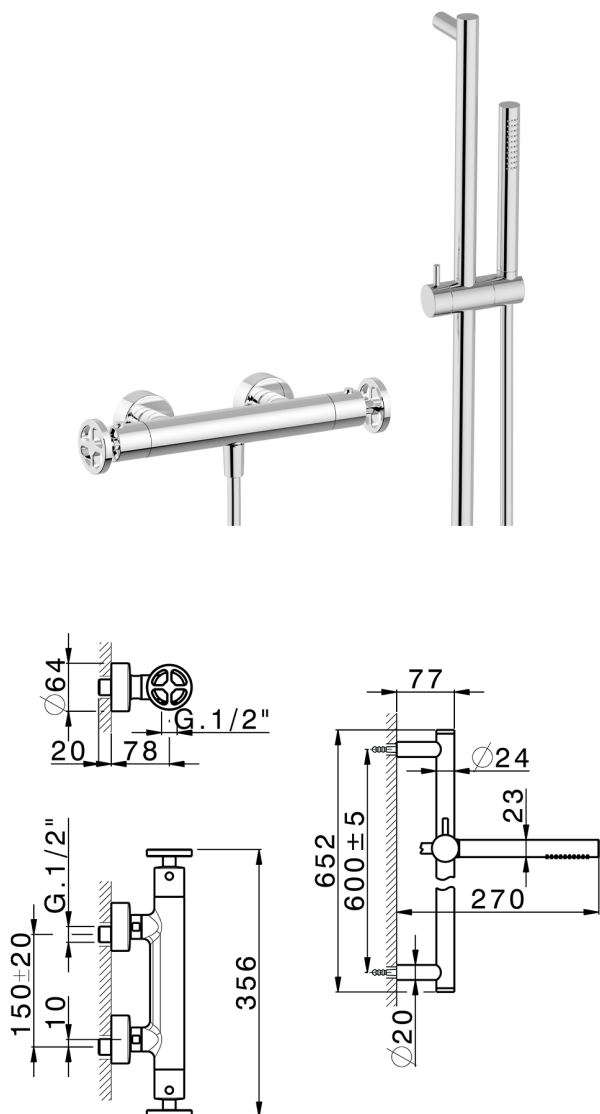

## Thermostatic shower mixer with sliding bar GRACE\_MNS01010

MODEL **MNS01010**

Thermostatic shower mixer with sliding bar, 60 cm Rail with slide bracket, 22,5 mm Brass One Spray handshower, 150 cm smooth SUPREME Flexible Hose

### AVAILABLE FINISHINGS

-  **21** 21 Chrome
-  **2F** 2F Brushed Nickel
-  **2W** 2W Brushed Gold
-  **5H** 5H Dark Brass Brushed
-  **5L** 5L Brushed Black Titanium
-  **6T** 6T Chrome/Matt Black

### CHARACTERISTICS

Cartridge Spare Parts **22.04A.AR - ZZ97279004**

**Argo 2 (long filter) Thermostatic Valve**

### EcoStop

EcoStop feature limits water flow to approximately 50% of maximum output with one point of resistance on setting. Push slightly past the middle stop only when full water output is required. This will save water up to 50%.