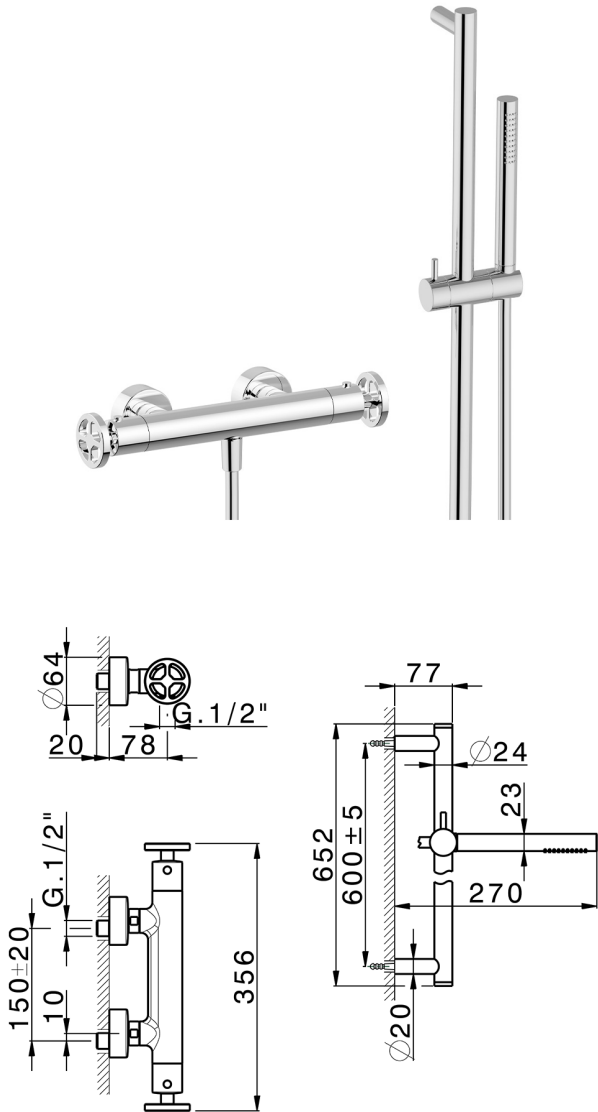

## Thermostatic shower mixer with sliding bar GRACE\_MNS01010

MODEL **MNS01010**

Thermostatic shower mixer with sliding bar, 60 cm Rail with slide bracket, 22,5 mm Brass One Spray handshower, 150 cm smooth SUPREME Flexible Hose

### AVAILABLE FINISHINGS

-  **21** 21 Chrome
-  **2F** 2F Brushed Nickel
-  **2W** 2W Brushed Gold
-  **5H** 5H Dark Brass Brushed
-  **5L** 5L Brushed Black Titanium
-  **6T** 6T Chrome/Matt Black

### CHARACTERISTICS

Cartridge Spare Parts **22.04A.AR - ZZ97279004**

**Argo 2 (long filter) Thermostatic Valve**

### EcoStop

EcoStop feature limits water flow to approximately 50% of maximum output with one point of resistance on setting. Push slightly past the middle stop only when full water output is required. This will save water up to 50%.