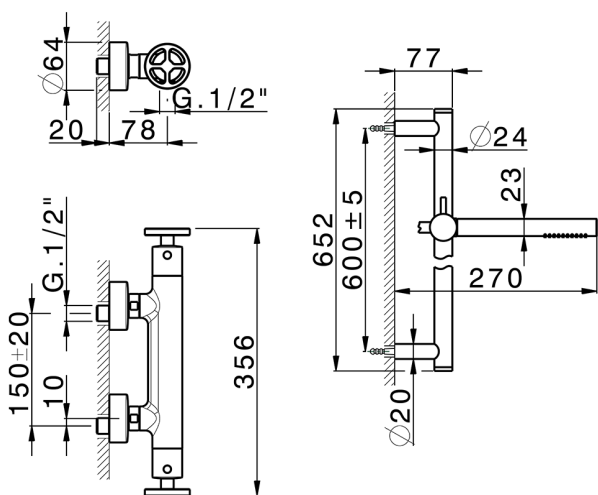

Thermostatic shower mixer with sliding bar GRACE_MNS01010

MODEL **MNS01010**

Thermostatic shower mixer with sliding bar, 60 cm Rail with slide bracket, 22,5 mm Brass One Spray handshower, 150 cm smooth SUPREME Flexible Hose

Cartridge Spare Parts **22.04A.AR - ZZ97279004**

Argo 2 (long filter) Thermostatic Valve

EcoStop

EcoStop feature limits water flow to approximately 50% of maximum output with one point of resistance on setting. Push slightly past the middle stop only when full water output is required. This will save water up to 50%.