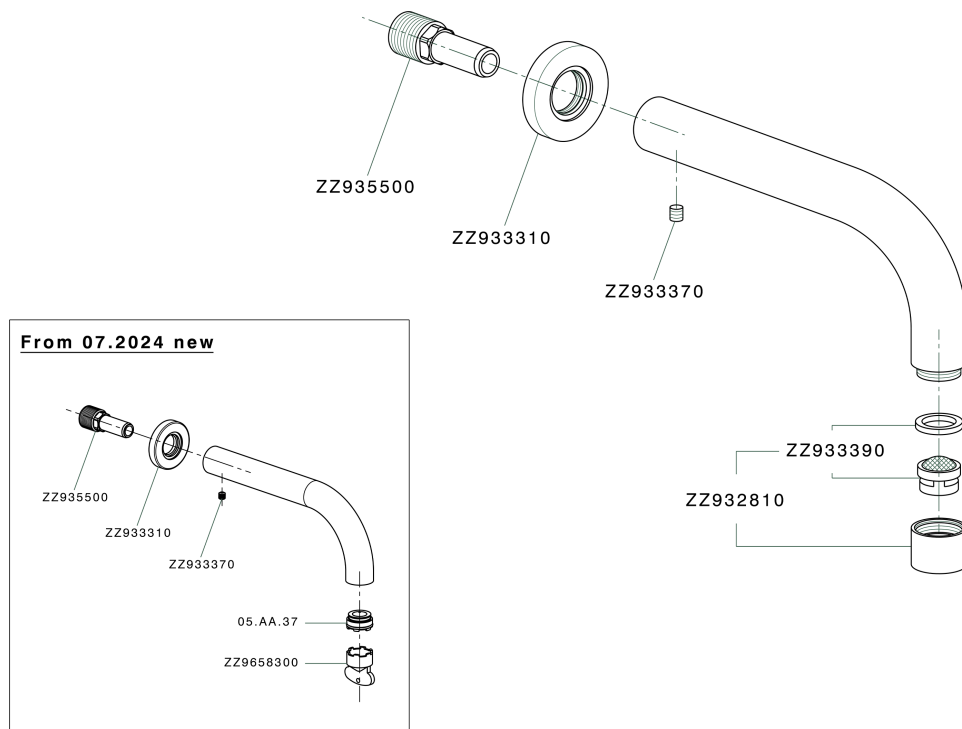

Spout COMPONENTS_ZA001250

MODEL **ZA001250**

Spout, 200 mm length, 1/2" M connection

AVAILABLE FINISHINGS

-  **21** 21 Chrome
-  **2F** 2F Brushed Nickel
-  **40** 40 Matt Black
-  **4Q** 4Q Matt White

CHARACTERISTICS

Spout COMPONENTS_ZA001250

ZA001250

<https://en.cisal.it/spout-components-za001250>

2026-03-14