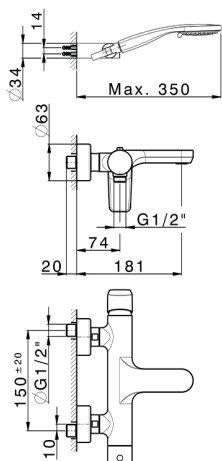

Single lever bath mixer, with shower set ROCK&ROLL_RK000120

MODEL **RK000120**

Single lever bath mixer, with shower set, wall mounted adjustable handshower bracket, 100 mm ABS 3 sprays handshower, 150 cm SUPREME smooth flexible hose

AVAILABLE FINISHINGS

-  **21** 21 Chrome
-  **2F** 2F Brushed Nickel
-  **40** 40 Matt Black

CHARACTERISTICS

Cartridge Spare Parts **ZZ95409000**

35 mm Cartridge

EcoStop

EcoStop feature limits water flow to approximately 50% of maximum output with one point of resistance on setting. Push slightly past the middle stop only when full water output is required. This will save water up to 50%.