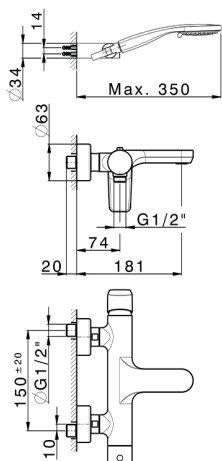

## Single lever bath mixer, with shower set ROCK&ROLL\_RK000120

MODEL **RK000120**

Single lever bath mixer, with shower set, wall mounted adjustable handshower bracket, 100 mm ABS 3 sprays handshower, 150 cm SUPREME smooth flexible hose

### CHARACTERISTICS

Cartridge Spare Parts **ZZ95409000**

**35 mm Cartridge**

### EcoStop

EcoStop feature limits water flow to approximately 50% of maximum output with one point of resistance on setting. Push slightly past the middle stop only when full water output is required. This will save water up to 50%.