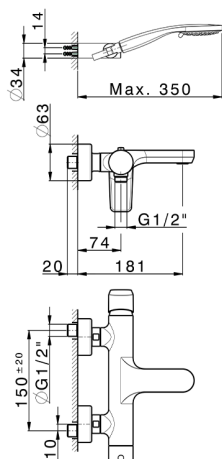

Single lever bath mixer, with shower set ROCK&ROLL_RK000120

MODEL **RK000120**

Single lever bath mixer, with shower set, wall mounted adjustable handshower bracket, 100 mm ABS 3 sprays handshower, 150 cm SUPREME smooth flexible hose

AVAILABLE FINISHINGS

-  **21** 21 Chrome
-  **2F** 2F Brushed Nickel
-  **40** 40 Matt Black

CHARACTERISTICS

Cartridge Spare Parts **ZZ95409000**

35 mm Cartridge

EcoStop

EcoStop feature limits water flow to approximately 50% of maximum output with one point of resistance on setting. Push slightly past the middle stop only when full water output is required. This will save water up to 50%.