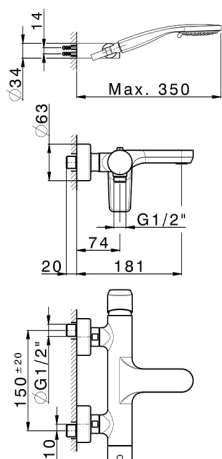

Single lever bath mixer, with shower set ROCK&ROLL_RK000120

MODEL **RK000120**

Single lever bath mixer, with shower set, wall mounted adjustable handshower bracket, 100 mm ABS 3 sprays handshower, 150 cm SUPREME smooth flexible hose

AVAILABLE FINISHINGS

-  **21** 21 Chrome
-  **2F** 2F Brushed Nickel
-  **40** 40 Matt Black

CHARACTERISTICS

Cartridge Spare Parts **ZZ95409000**

35 mm Cartridge

EcoStop

EcoStop feature limits water flow to approximately 50% of maximum output with one point of resistance on setting. Push slightly past the middle stop only when full water output is required. This will save water up to 50%.