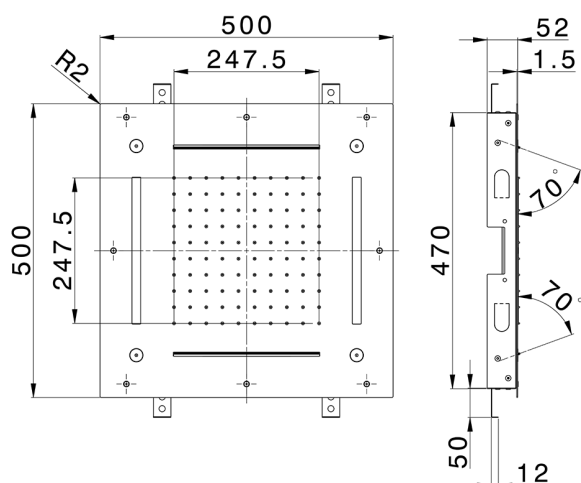

500x500 mm Chromotherapy Ceiling showerhead WELLNESS_ZS0C0090

MODEL **ZS0C0090**

500x500 mm Chromotherapy Ceiling showerhead, rain, spaying functions, 2 waterfalls, chromotherapy functions, with remote control included, Stainless Steel AISI 304