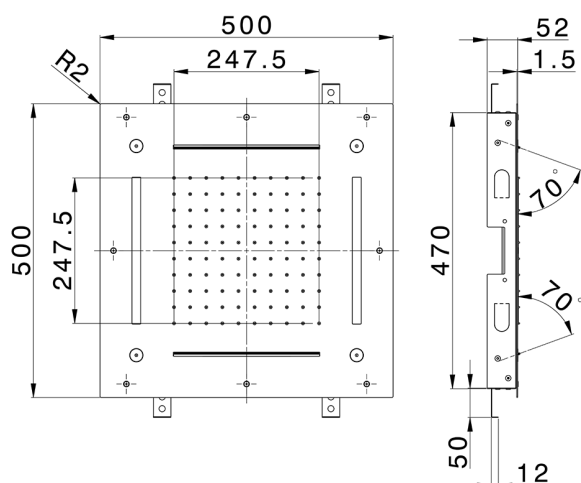

## 500x500 mm Chromotherapy Ceiling showerhead WELLNESS\_ZS0C0090

MODEL **ZS0C0090**

500x500 mm Chromotherapy Ceiling showerhead, rain, spaying functions, 2 waterfalls, chromotherapy functions, with remote control included, Stainless Steel AISI 304