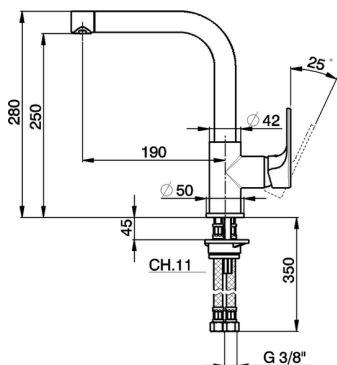

Single lever sink mixer Energysave KITCHEN_A3003535

MODEL **A3003535**

Single lever sink mixer Energysave, swivel spout, G.3/8" stainless steel flexible hoses

AVAILABLE FINISHINGS

-  **21** 21 Chrome
-  **2F** 2F Brushed Nickel
-  **40** 40 Matt Black

CHARACTERISTICS

Cartridge Spare Parts **ZZ95409000**

35 mm Cartridge

EcoStop

EcoStop feature limits water flow to approximately 50% of maximum output with one point of resistance on setting. Push slightly past the middle stop only when full water output is required. This will save water up to 50%.

EnergySave

Thanks to the EnergySave device, only cold water will be drawn if the lever is operated in the central position, so that the water heater will not be engaged and no hot water wasted, leading to considerable savings in energy and costs. The temperature can be adjusted by rotating the lever to the left, until the desired temperature is reached.