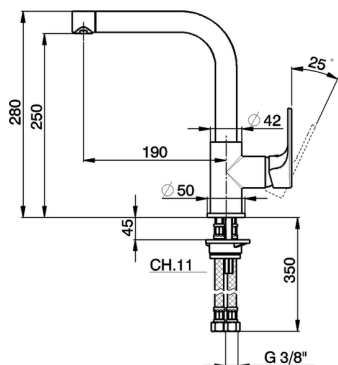

Single lever sink mixer Energysave KITCHEN_A3003535

MODEL **A3003535**

Single lever sink mixer Energysave, swivel spout, G.3/8" stainless steel flexible hoses

AVAILABLE FINISHINGS

-  **21** 21 Chrome
-  **2F** 2F Brushed Nickel
-  **40** 40 Matt Black

CHARACTERISTICS

Cartridge Spare Parts **ZZ95409000**

35 mm Cartridge

EcoStop

EcoStop feature limits water flow to approximately 50% of maximum output with one point of resistance on setting. Push slightly past the middle stop only when full water output is required. This will save water up to 50%.

EnergySave

Thanks to the EnergySave device, only cold water will be drawn if the lever is operated in the central position, so that the water heater will not be engaged and no hot water wasted, leading to considerable savings in energy and costs. The temperature can be adjusted by rotating the lever to the left, until the desired temperature is reached.