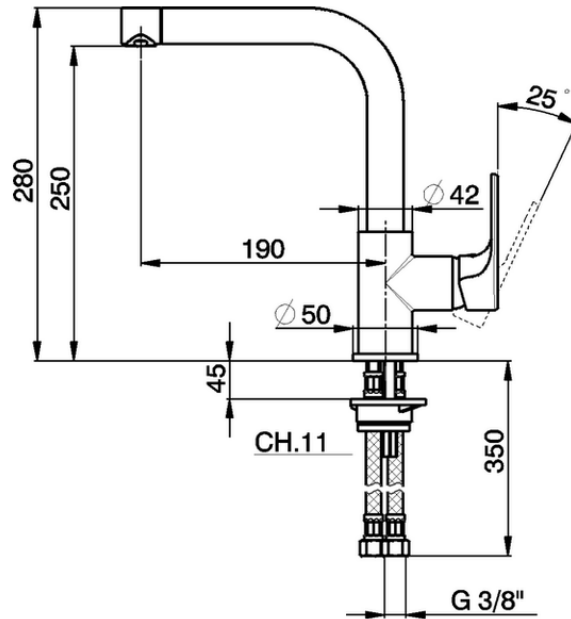

Single lever sink mixer Energysave KITCHEN_A3003535

A3003535

<https://en.cisal.it/single-lever-sink-mixer-energysave-kitchen-a3003535>

2026-06-14