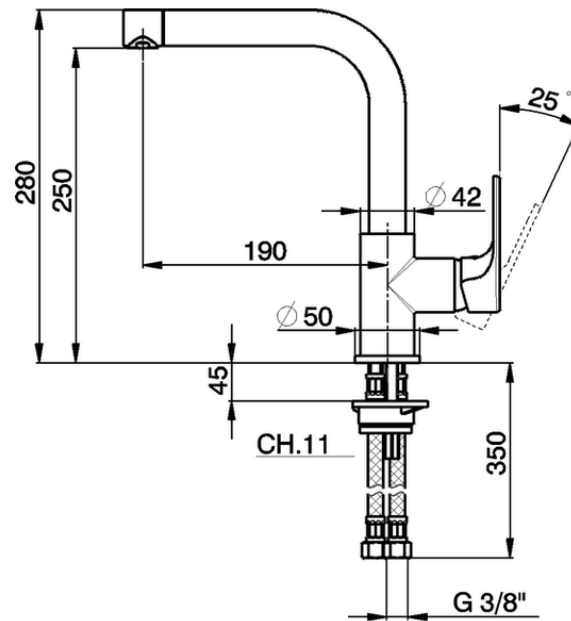

Single lever sink mixer Energysave KITCHEN_A3003535

A3003535

<https://en.cisal.it/single-lever-sink-mixer-energysave-kitchen-a3003535>

2026-04-08