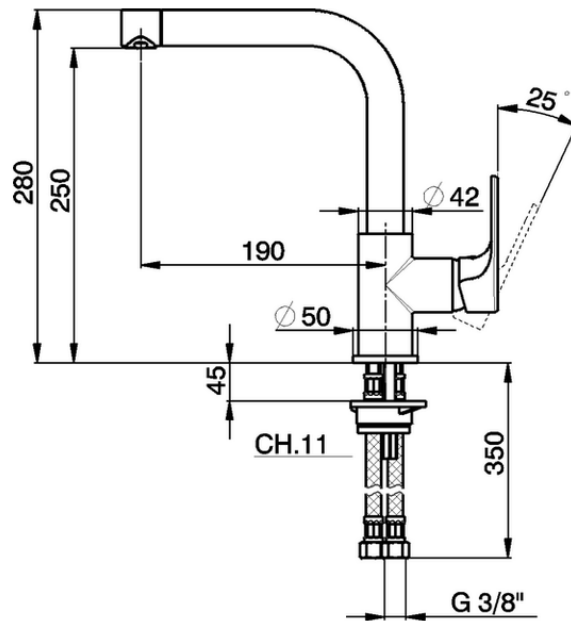

Single lever sink mixer Energysave KITCHEN_A3003535

A3003535

<https://en.cisal.it/single-lever-sink-mixer-energysave-kitchen-a3003535>

2026-04-29