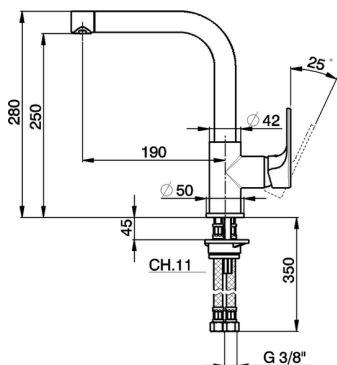

CHARACTERISTICS

Cartridge Spare Parts **ZZ95409000**

35 mm Cartridge

EcoStop

EcoStop feature limits water flow to approximately 50% of maximum output with one point of resistance on setting. Push slightly past the middle stop only when full water output is required. This will save water up to 50%.

EnergySave

Thanks to the EnergySave device, only cold water will be drawn if the lever is operated in the central position, so that the water heater will not be engaged and no hot water wasted, leading to considerable savings in energy and costs. The temperature can be adjusted by rotating the lever to the left, until the desired temperature is reached.

2026-06-14