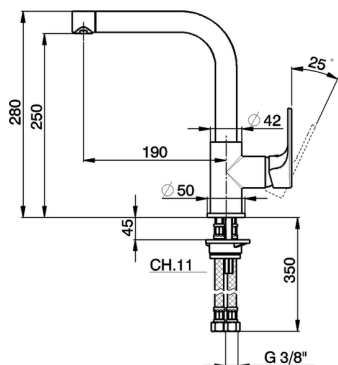

CHARACTERISTICS

Cartridge Spare Parts **ZZ95409000**

35 mm Cartridge

EcoStop

EcoStop feature limits water flow to approximately 50% of maximum output with one point of resistance on setting. Push slightly past the middle stop only when full water output is required. This will save water up to 50%.

EnergySave

Thanks to the EnergySave device, only cold water will be drawn if the lever is operated in the central position, so that the water heater will not be engaged and no hot water wasted, leading to considerable savings in energy and costs. The temperature can be adjusted by rotating the lever to the left, until the desired temperature is reached.

2026-06-10