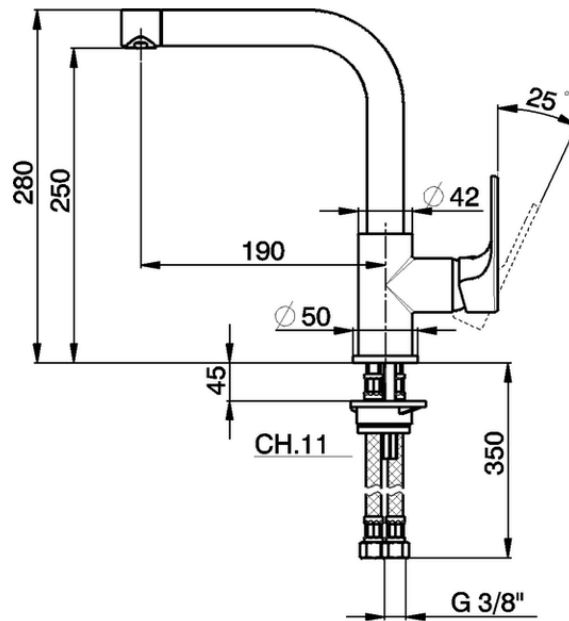

## Single lever sink mixer Energysave KITCHEN\_A3003535

A3003535

<https://en.cisal.it/single-lever-sink-mixer-energysave-kitchen-a3003535>

2026-06-13