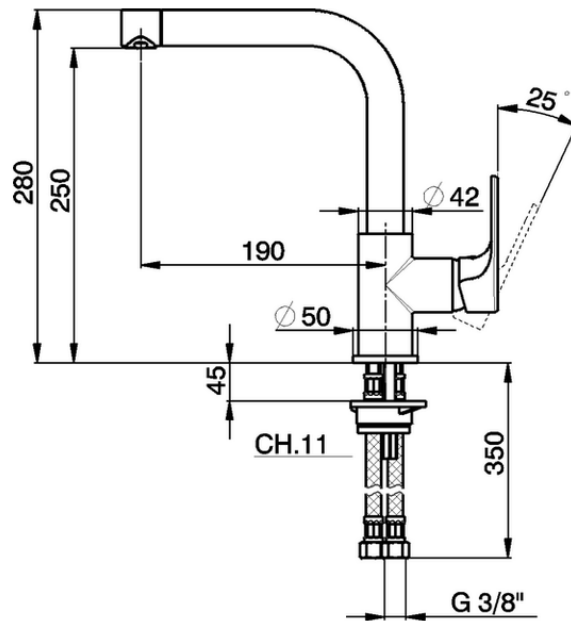

## Single lever sink mixer Energysave KITCHEN\_A3003535

A3003535

<https://en.cisal.it/single-lever-sink-mixer-energysave-kitchen-a3003535>

2026-04-30