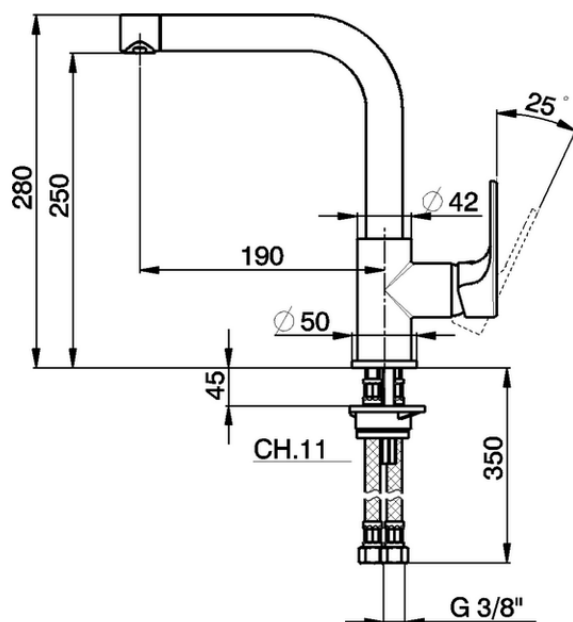

Single lever sink mixer Energysave KITCHEN_A3003535

A3003535

<https://en.cisal.it/single-lever-sink-mixer-energysave-kitchen-a3003535>

2026-07-03