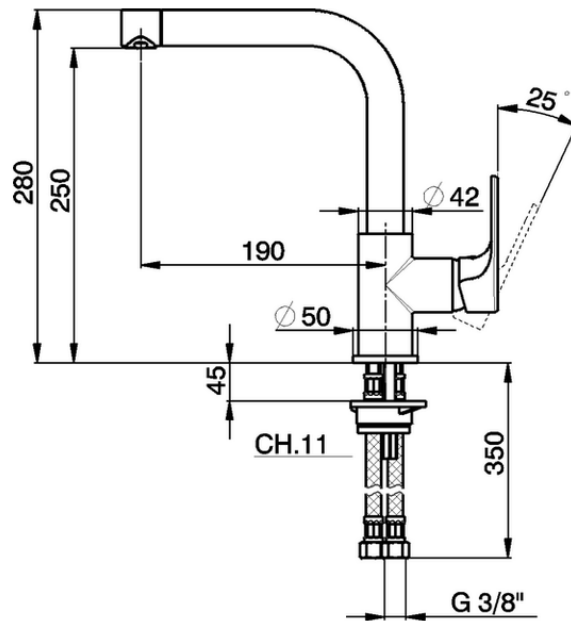

## Single lever sink mixer Energysave KITCHEN\_A3003535

A3003535

<https://en.cisal.it/single-lever-sink-mixer-energysave-kitchen-a3003535>

2026-04-29