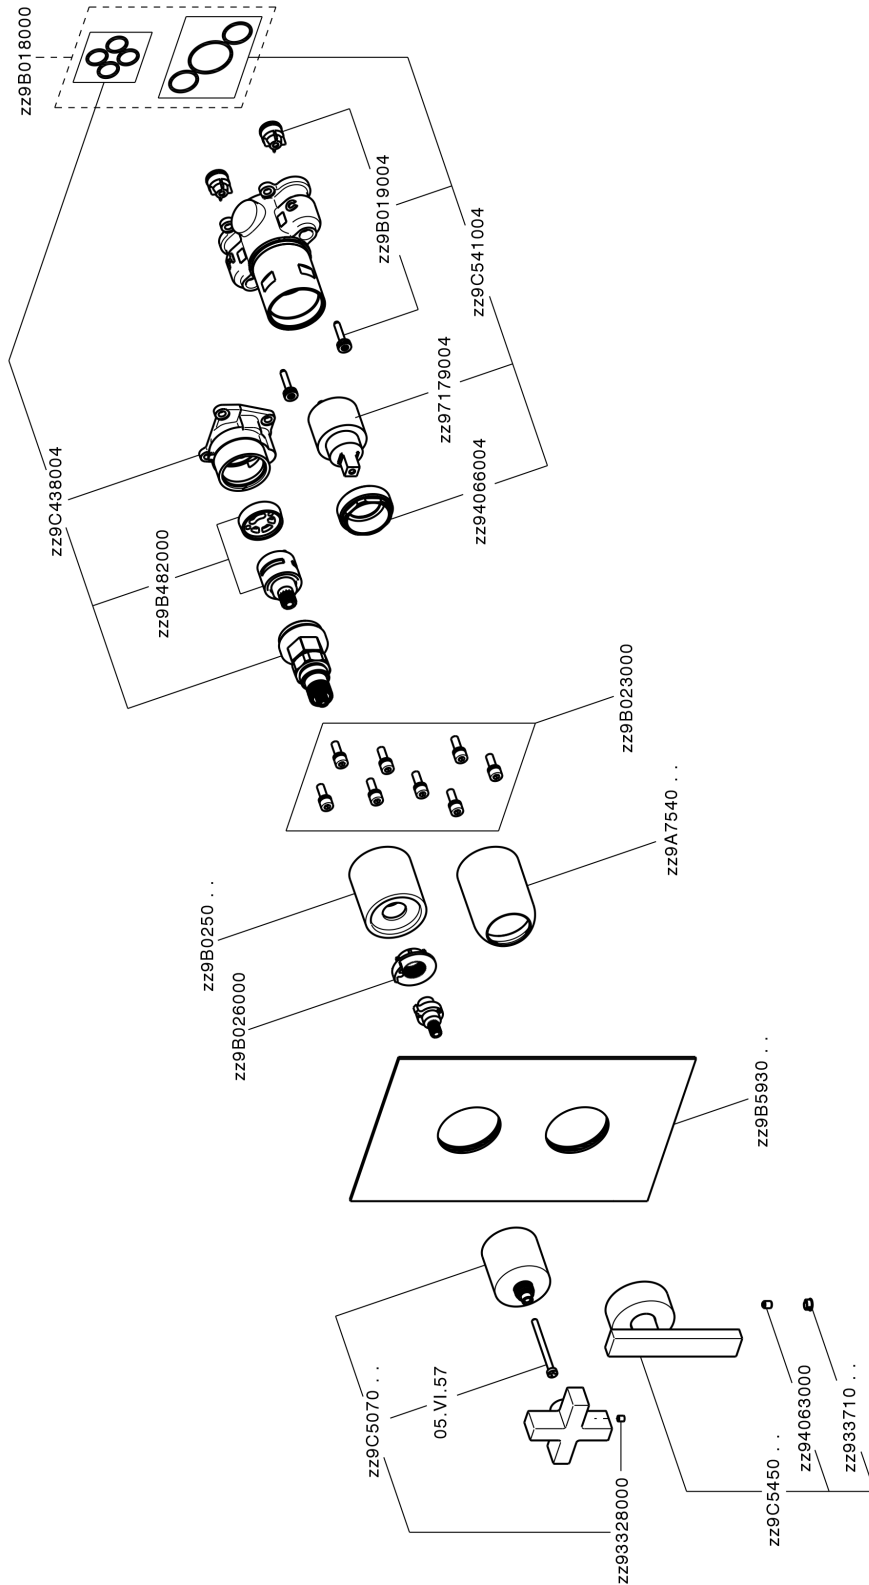

Exposed part for Single Lever One Box Valve BARCELONA_BA0BM030

MODEL **BA0BM030**

Exposed part for Single Lever One Box Valve, with 2-3 outlet diverter, Minimum depth of installation: 67 mm, without concealed part, for items ZA00B030-ZA00B031

AVAILABLE FINISHINGS

-  **21** 21 Chrome
-  **2A** 2A Satin Brushed Nickel
-  **40** 40 Matt Black

CHARACTERISTICS

Cartridge Spare Parts **ZZ97179000**

35 mm Cartridge

Installation **Concealed**

Required concealed parts **ZA00B031**

ZA00B030

Exposed part for Single Lever One Box Valve BARCELONA_BA0BM030

BA0BM030

<https://en.cisal.it/exposed-part-for-single-lever-one-box-valve-barcelona-ba0bm030>

One Box Universal Concealed Part ONE BOX_ZA00B031

MODEL **ZA00B031**

One Box Universal Concealed Part, for 1, 2 or 3 outlet thermostatic or single lever, without trim kit, with noise reducers, with sealing gasket

AVAILABLE FINISHINGS

 **04** 04 Without finishing