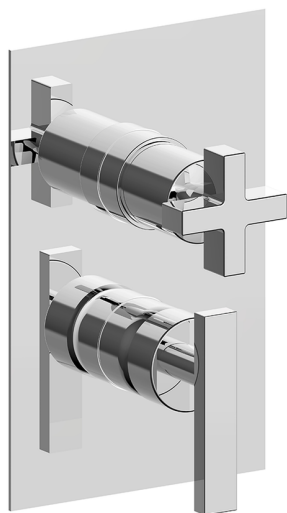

Exposed part for Single Lever One Box Valve BARCELONA_BA0BM030

MODEL **BA0BM030**

Exposed part for Single Lever One Box Valve, with 2-3 outlet diverter, Minimum depth of installation: 67 mm, without concealed part, for items ZA00B030-ZA00B031

AVAILABLE FINISHINGS

-  **21** 21 Chrome
-  **2A** 2A Satin Brushed Nickel
-  **40** 40 Matt Black

CHARACTERISTICS

Cartridge Spare Parts **ZZ97179000**

35 mm Cartridge

Installation **Concealed**

Required concealed parts **ZA00B031**

ZA00B030

Exposed part for Single Lever One Box Valve BARCELONA_BA0BM030

BA0BM030

<https://en.cisal.it/exposed-part-for-single-lever-one-box-valve-barcelona-ba0bm030>

One Box Universal Concealed Part ONE BOX_ZA00B031

MODEL **ZA00B031**

One Box Universal Concealed Part, for 1, 2 or 3 outlet thermostatic or single lever, without trim kit, with noise reducers, with sealing gasket

AVAILABLE FINISHINGS

 **04** 04 Without finishing