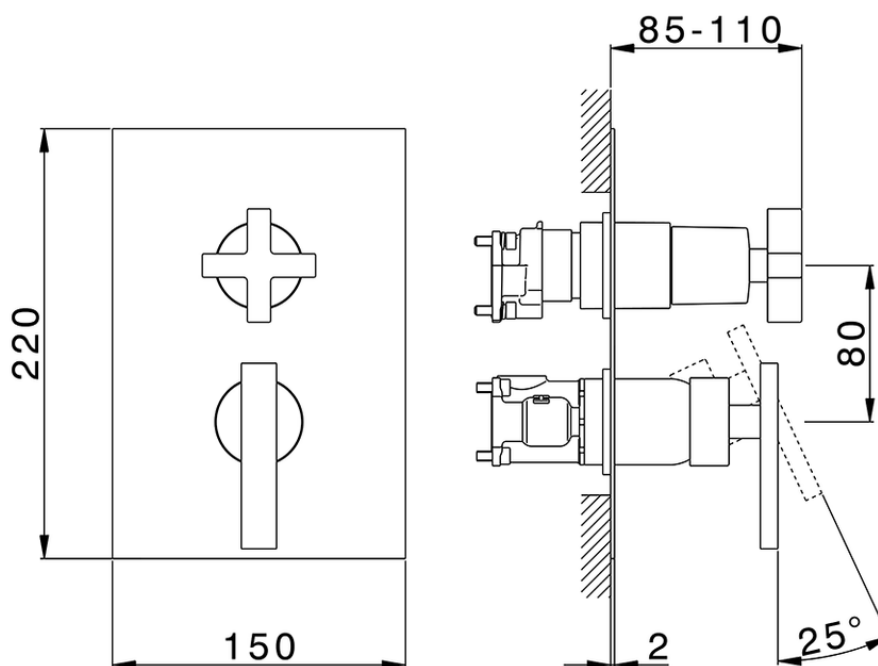

Exposed part for Single Lever One Box Valve BARCELONA_BA0BM030

BA0BM030

<https://en.cisal.it/exposed-part-for-single-lever-one-box-valve-barcelona-ba0bm030>

ZA00B031

<https://en.cisal.it/one-box-universal-concealed-part-one-box-za00b031>