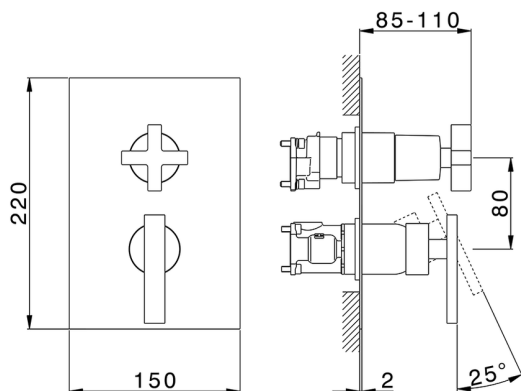

Exposed part for Single Lever One Box Valve BARCELONA_BA0BM030

MODEL **BA0BM030**

Exposed part for Single Lever One Box Valve, with 2-3 outlet diverter, Minimum depth of installation: 67 mm, without concealed part, for items ZA00B030-ZA00B031

AVAILABLE FINISHINGS

-  **21** 21 Chrome
-  **2A** 2A Satin Brushed Nickel
-  **40** 40 Matt Black

CHARACTERISTICS

Cartridge Spare Parts **ZZ97179000**

35 mm Cartridge

Installation **Concealed**

Required concealed parts **ZA00B031**

ZA00B030

Exposed part for Single Lever One Box Valve BARCELONA_BA0BM030

BA0BM030

<https://en.cisal.it/exposed-part-for-single-lever-one-box-valve-barcelona-ba0bm030>

One Box Universal Concealed Part ONE BOX_ZA00B031