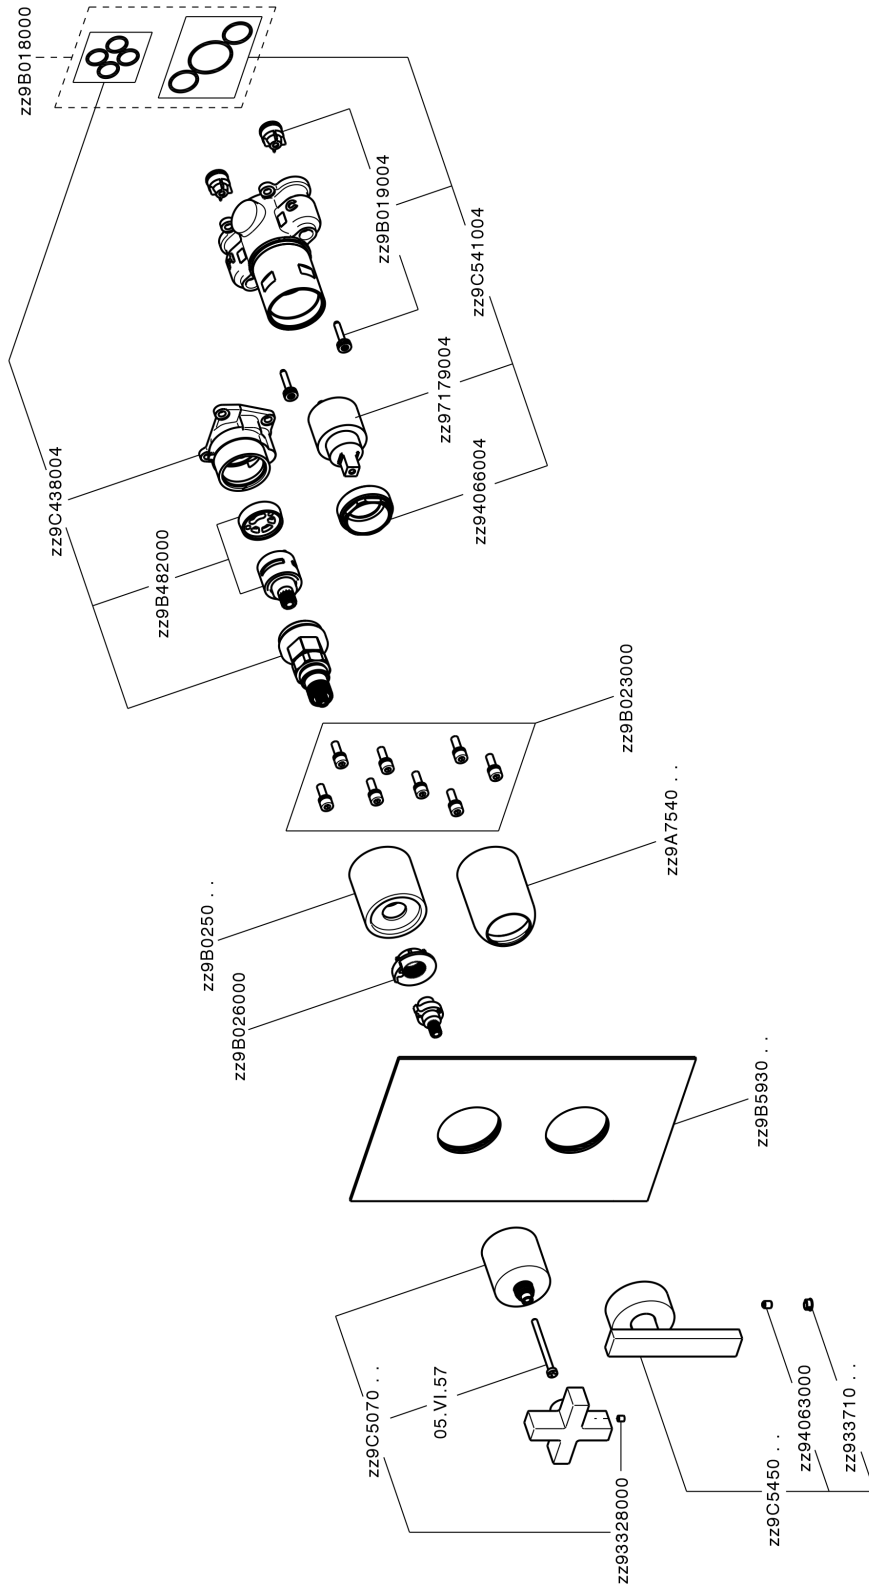

Exposed part for Single Lever One Box Valve BARCELONA_BA0BM030

MODEL **BA0BM030**

Exposed part for Single Lever One Box Valve, with 2-3 outlet diverter, Minimum depth of installation: 67 mm, without concealed part, for items ZA00B030-ZA00B031

AVAILABLE FINISHINGS

-  **21** 21 Chrome
-  **2A** 2A Satin Brushed Nickel
-  **40** 40 Matt Black

CHARACTERISTICS

Cartridge Spare Parts **ZZ97179000**

35 mm Cartridge

Installation **Concealed**

Required concealed parts **ZA00B031**

ZA00B030

Exposed part for Single Lever One Box Valve BARCELONA_BA0BM030

BA0BM030

<https://en.cisal.it/exposed-part-for-single-lever-one-box-valve-barcelona-ba0bm030>

One Box Universal Concealed Part ONE BOX_ZA00B031

MODEL **ZA00B031**

One Box Universal Concealed Part, for 1, 2 or 3 outlet thermostatic or single lever, without trim kit, with noise reducers, with sealing gasket

AVAILABLE FINISHINGS

 **04** 04 Without finishing