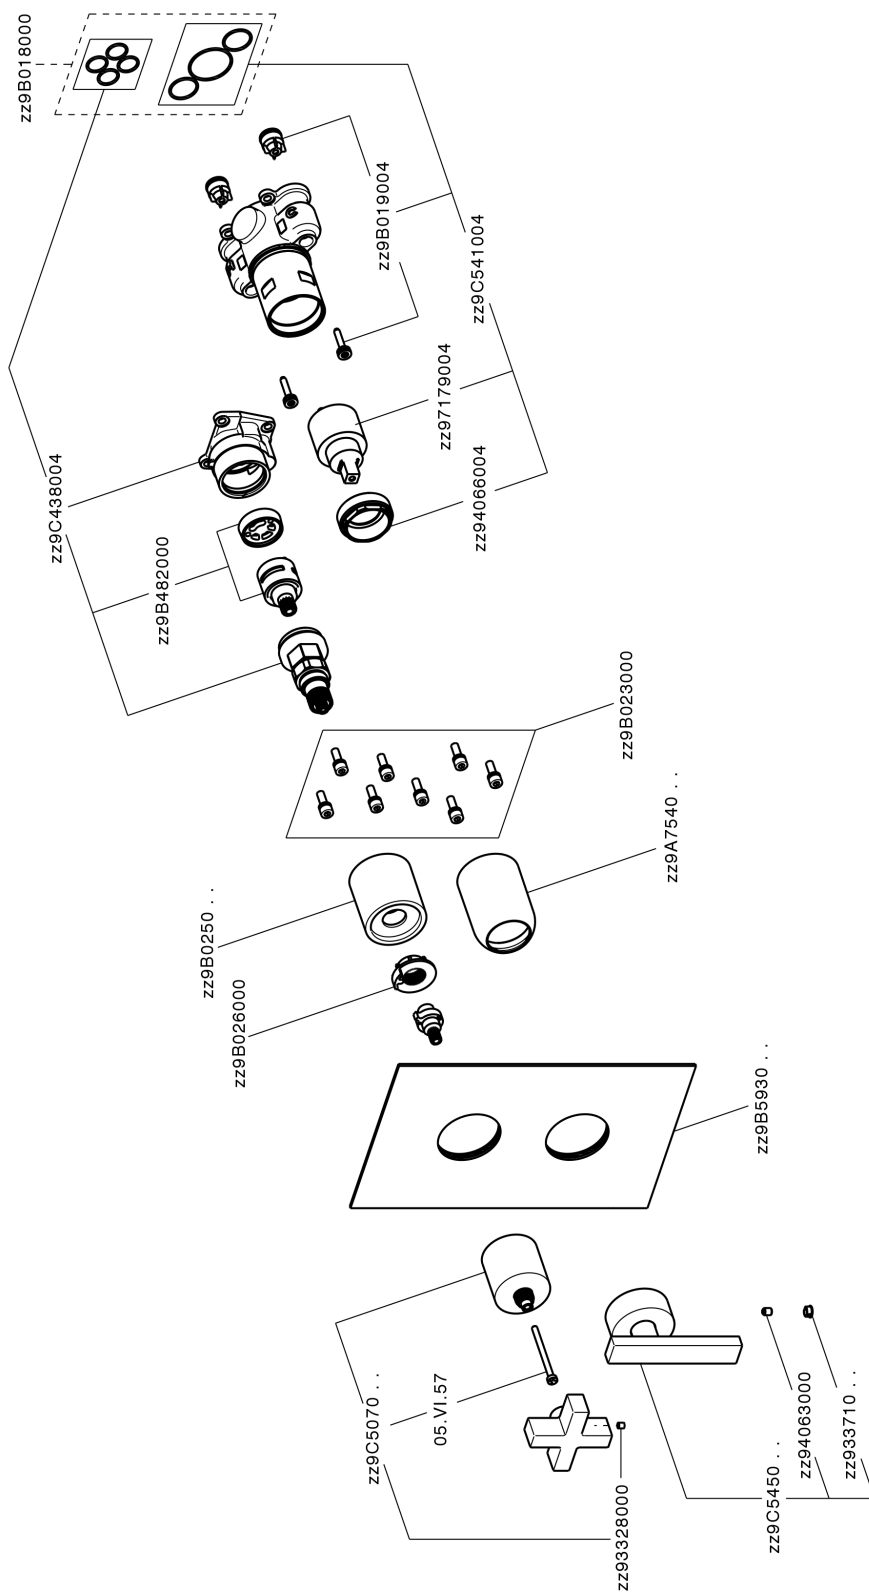

Exposed part for Single Lever One Box Valve BARCELONA_BA0BM030

MODEL **BA0BM030**

Exposed part for Single Lever One Box Valve, with 2-3 outlet diverter, Minimum depth of installation: 67 mm, without concealed part, for items ZA00B030-ZA00B031

AVAILABLE FINISHINGS

-  **21** 21 Chrome
-  **2A** 2A Satin Brushed Nickel
-  **40** 40 Matt Black

CHARACTERISTICS

Cartridge Spare Parts **ZZ97179000**

35 mm Cartridge

Installation **Concealed**

Required concealed parts **ZA00B031**

ZA00B030

Exposed part for Single Lever One Box Valve BARCELONA_BA0BM030

BA0BM030

<https://en.cisal.it/exposed-part-for-single-lever-one-box-valve-barcelona-ba0bm030>

One Box Universal Concealed Part ONE BOX_ZA00B031

MODEL **ZA00B031**

One Box Universal Concealed Part, for 1, 2 or 3 outlet thermostatic or single lever, without trim kit, with noise reducers, with sealing gasket

AVAILABLE FINISHINGS

 **04** 04 Without finishing