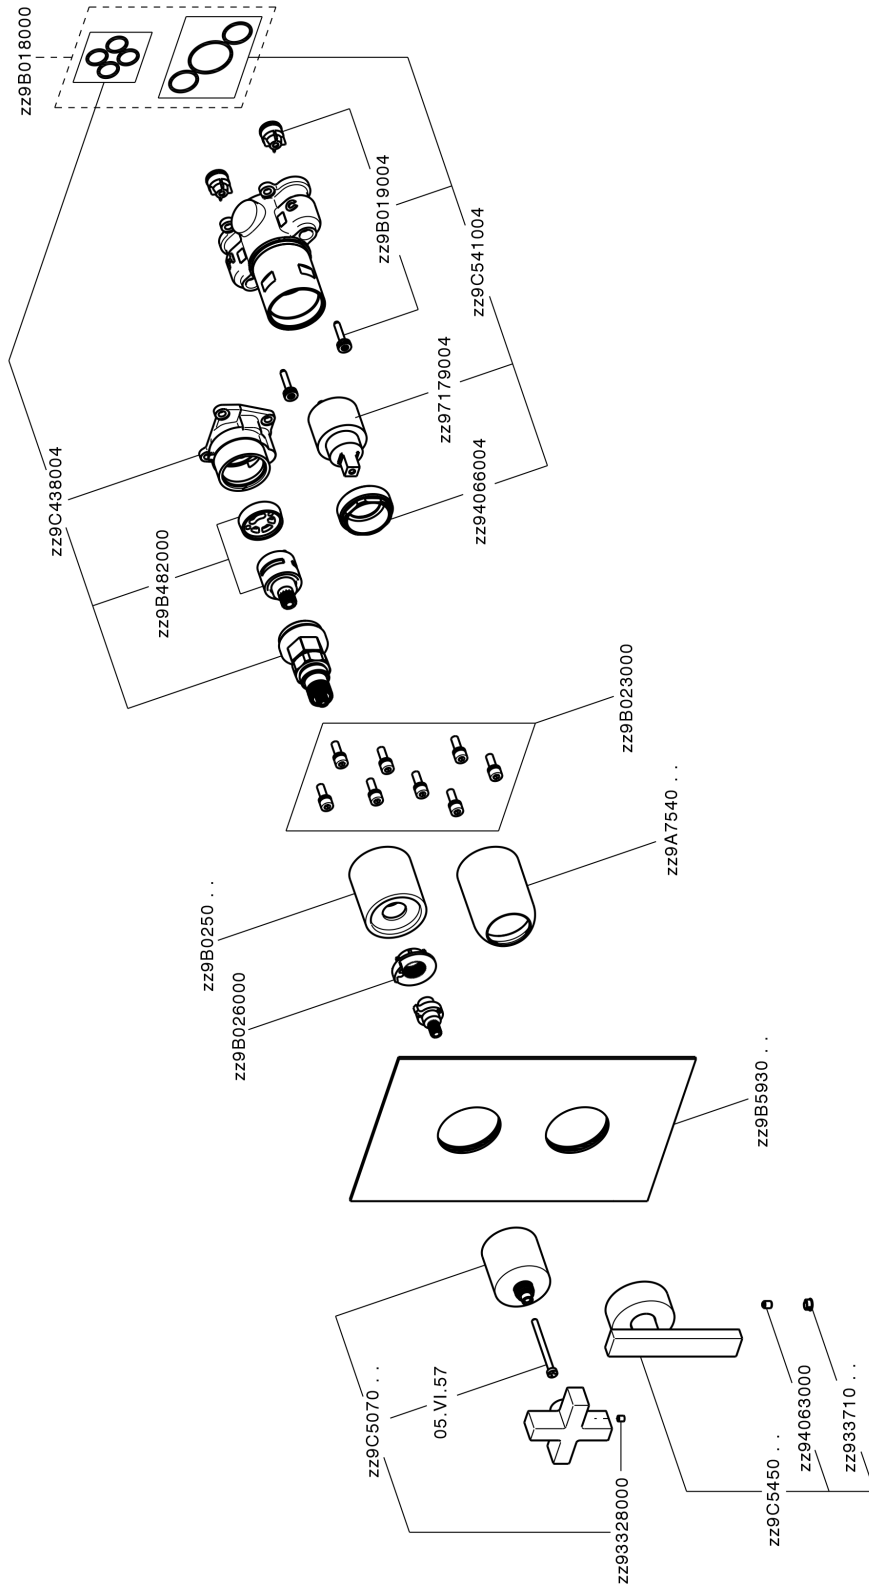

## Exposed part for Single Lever One Box Valve BARCELONA\_BA0BM030

MODEL **BA0BM030**

Exposed part for Single Lever One Box Valve, with 2-3 outlet diverter, Minimum depth of installation: 67 mm, without concealed part, for items ZA00B030-ZA00B031

### CHARACTERISTICS

Cartridge Spare Parts **ZZ97179000**

**35 mm Cartridge**

Installation **Concealed**

Required concealed parts **ZA00B031**

**ZA00B030**

## Exposed part for Single Lever One Box Valve BARCELONA\_BA0BM030

BA0BM030

<https://en.cisal.it/exposed-part-for-single-lever-one-box-valve-barcelona-ba0bm030>

## One Box Universal Concealed Part ONE BOX\_ZA00B031

MODEL **ZA00B031**

One Box Universal Concealed Part, for 1, 2 or 3 outlet thermostatic or single lever, without trim kit, with noise reducers, with sealing gasket