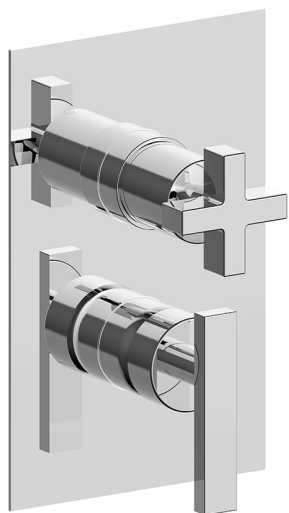

Exposed part for Single Lever One Box Valve BARCELONA_BA0BM030

MODEL **BA0BM030**

Exposed part for Single Lever One Box Valve, with 2-3 outlet diverter, Minimum depth of installation: 67 mm, without concealed part, for items ZA00B030-ZA00B031

AVAILABLE FINISHINGS

-  **21** 21 Chrome
-  **2A** 2A Satin Brushed Nickel
-  **40** 40 Matt Black

CHARACTERISTICS

Cartridge Spare Parts **ZZ97179000**

35 mm Cartridge

Installation **Concealed**

Required concealed parts **ZA00B031**

ZA00B030

Exposed part for Single Lever One Box Valve BARCELONA_BA0BM030

BA0BM030

<https://en.cisal.it/exposed-part-for-single-lever-one-box-valve-barcelona-ba0bm030>

One Box Universal Concealed Part ONE BOX_ZA00B031

MODEL **ZA00B031**

One Box Universal Concealed Part, for 1, 2 or 3 outlet thermostatic or single lever, without trim kit, with noise reducers, with sealing gasket

AVAILABLE FINISHINGS

 **04** 04 Without finishing