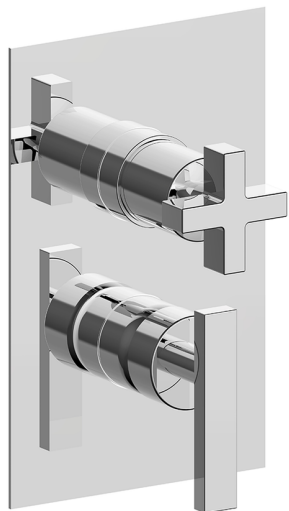

Exposed part for Single Lever One Box Valve BARCELONA_BA0BM030

MODEL **BA0BM030**

Exposed part for Single Lever One Box Valve, with 2-3 outlet diverter, Minimum depth of installation: 67 mm, without concealed part, for items ZA00B030-ZA00B031

AVAILABLE FINISHINGS

-  **21** 21 Chrome
-  **2A** 2A Satin Brushed Nickel
-  **40** 40 Matt Black

CHARACTERISTICS

Cartridge Spare Parts **ZZ97179000**

35 mm Cartridge

Installation **Concealed**

Required concealed parts **ZA00B031**

ZA00B030

Exposed part for Single Lever One Box Valve BARCELONA_BA0BM030

BA0BM030

<https://en.cisal.it/exposed-part-for-single-lever-one-box-valve-barcelona-ba0bm030>

One Box Universal Concealed Part ONE BOX_ZA00B031

MODEL **ZA00B031**

One Box Universal Concealed Part, for 1, 2 or 3 outlet thermostatic or single lever, without trim kit, with noise reducers, with sealing gasket

AVAILABLE FINISHINGS

 **04** 04 Without finishing