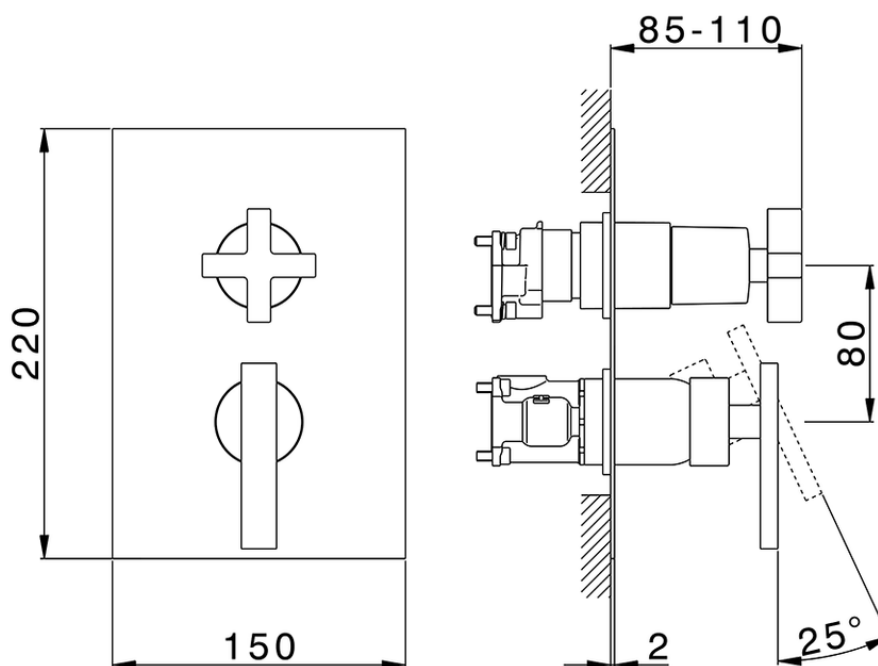

**Exposed part for Single Lever One Box Valve BARCELONA\_BA0BM030**

BA0BM030

<https://en.cisal.it/exposed-part-for-single-lever-one-box-valve-barcelona-ba0bm030>

ZA00B031

<https://en.cisal.it/one-box-universal-concealed-part-one-box-za00b031>