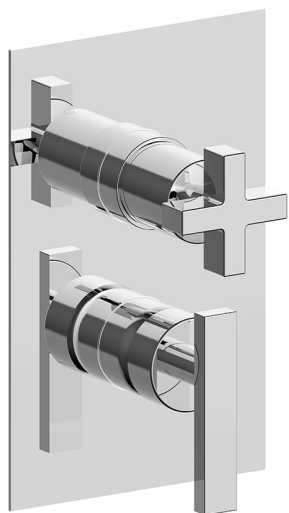

## Exposed part for Single Lever One Box Valve BARCELONA\_BA0BM030

MODEL **BA0BM030**

Exposed part for Single Lever One Box Valve, with 2-3 outlet diverter, Minimum depth of installation: 67 mm, without concealed part, for items ZA00B030-ZA00B031

### CHARACTERISTICS

Cartridge Spare Parts **ZZ97179000**

**35 mm Cartridge**

Installation **Concealed**

Required concealed parts **ZA00B031**

**ZA00B030**

## Exposed part for Single Lever One Box Valve BARCELONA\_BA0BM030

BA0BM030

<https://en.cisal.it/exposed-part-for-single-lever-one-box-valve-barcelona-ba0bm030>

## One Box Universal Concealed Part ONE BOX\_ZA00B031

MODEL **ZA00B031**

One Box Universal Concealed Part, for 1, 2 or 3 outlet thermostatic or single lever, without trim kit, with noise reducers, with sealing gasket