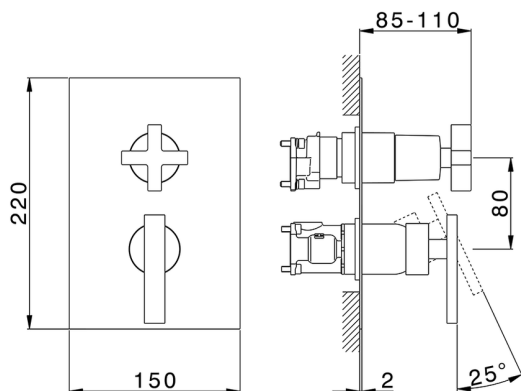

## Exposed part for Single Lever One Box Valve BARCELONA\_BA0BM030

MODEL **BA0BM030**

Exposed part for Single Lever One Box Valve, with 2-3 outlet diverter, Minimum depth of installation: 67 mm, without concealed part, for items ZA00B030-ZA00B031

### CHARACTERISTICS

Cartridge Spare Parts **ZZ97179000**

**35 mm Cartridge**

Installation **Concealed**

Required concealed parts **ZA00B031**

**ZA00B030**