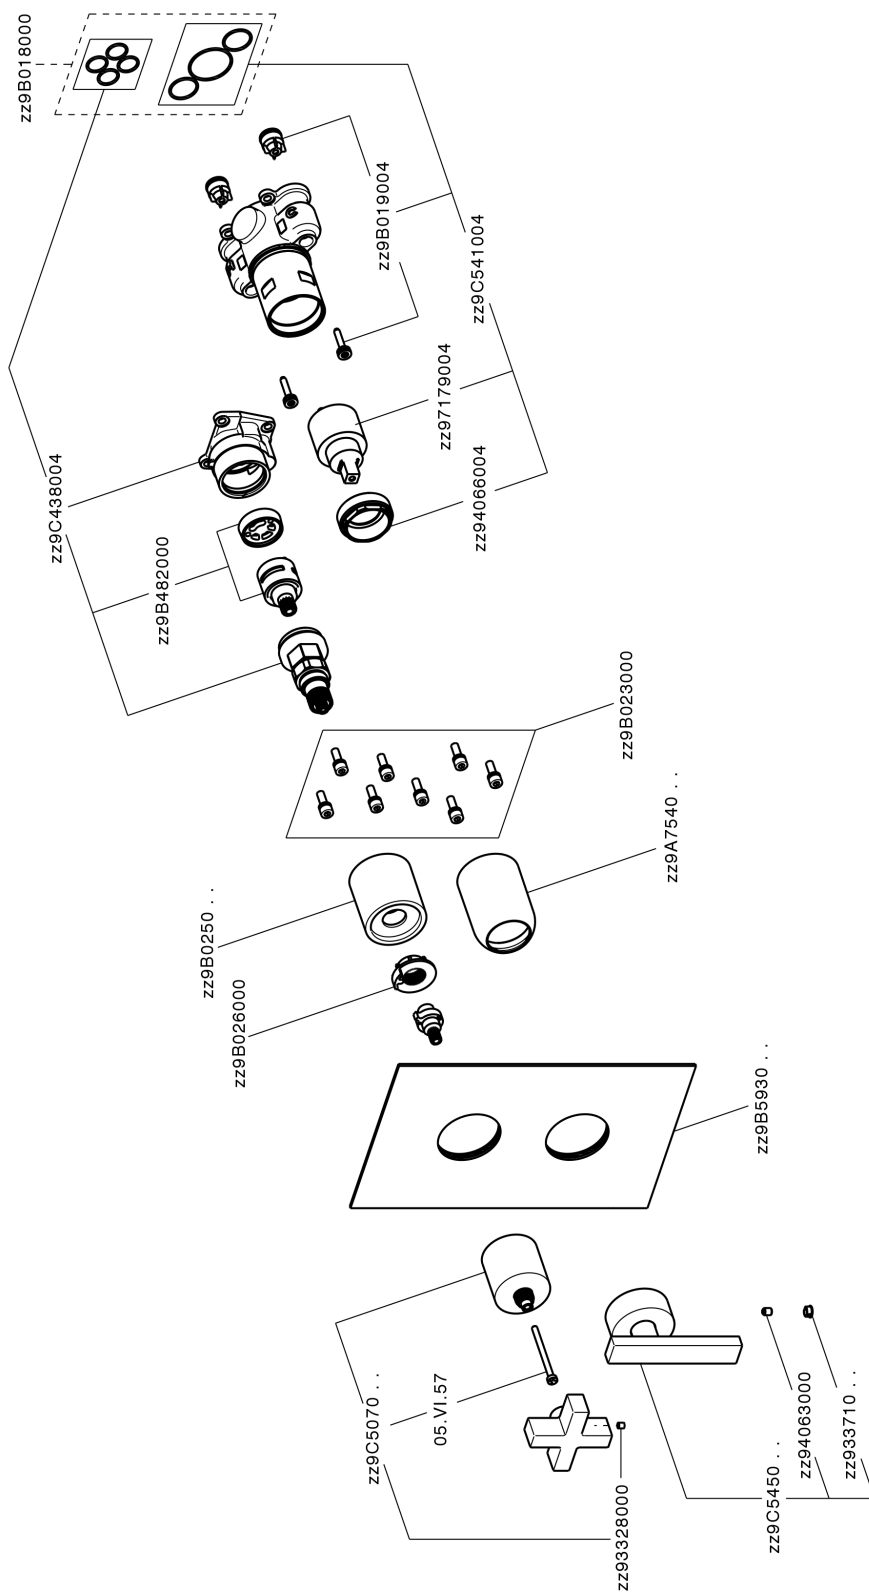

## Exposed part for Single Lever One Box Valve BARCELONA\_BA0BM030

MODEL **BA0BM030**

Exposed part for Single Lever One Box Valve, with 2-3 outlet diverter, Minimum depth of installation: 67 mm, without concealed part, for items ZA00B030-ZA00B031

### CHARACTERISTICS

Cartridge Spare Parts **ZZ97179000**

**35 mm Cartridge**

Installation **Concealed**

Required concealed parts **ZA00B031**

**ZA00B030**

## Exposed part for Single Lever One Box Valve BARCELONA\_BA0BM030

BA0BM030

<https://en.cisal.it/exposed-part-for-single-lever-one-box-valve-barcelona-ba0bm030>