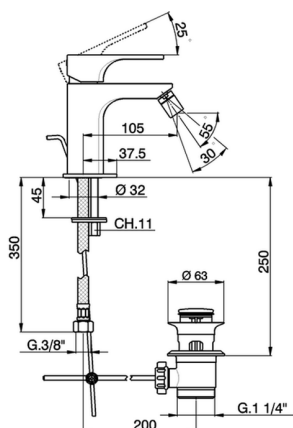

## Single lever bidet mixer EnergySave CUBIC\_CU000555

MODEL **CU000555**

Single lever bidet mixer EnergySave, with automatic 1"1/4 automatic pop-up waste, G.3/8" stainless steel flexible hoses

### CHARACTERISTICS

Cartridge Spare Parts **ZZ96691000**

**25 mm Cartridge**