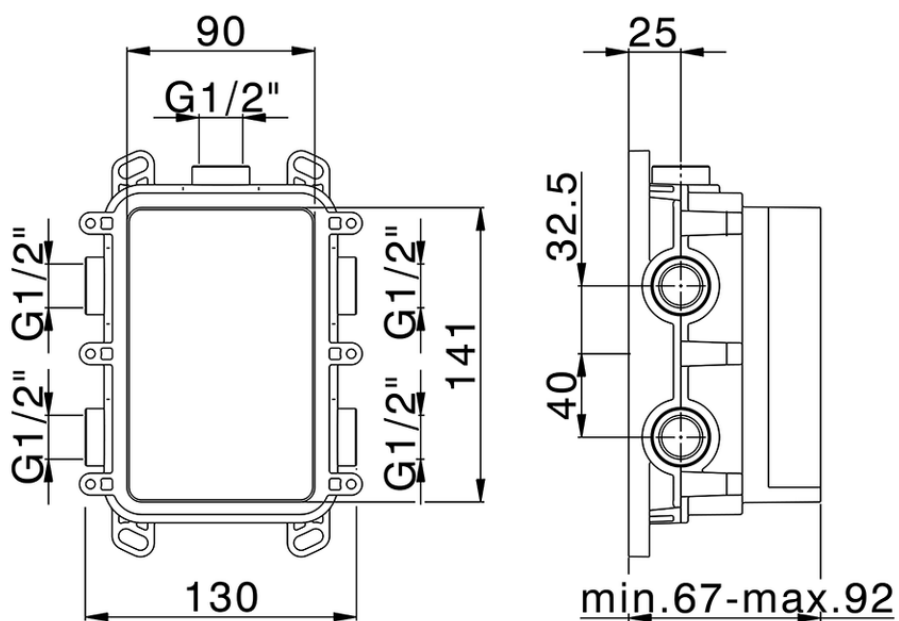

Exposed part for Single Lever One Box Valve ONE BOX_LN0BM030

LN0BM030

<https://en.cisal.it/exposed-part-for-single-lever-one-box-valve-one-box-ln0bm030>

ZA00B031

<https://en.cisal.it/one-box-universal-concealed-part-one-box-za00b031>