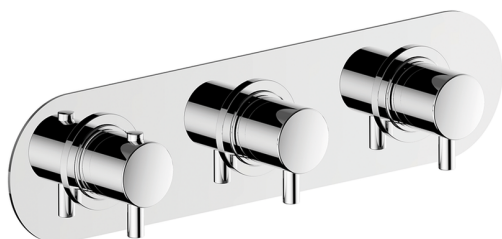

## Cover Part for 2 Function Concealed Thermo Valve NUOVA LESS\_LN01R200

MODEL **LN01R200**

Cover Part for 2 Function Concealed Thermo Valve, for item ZA01R200

### AVAILABLE FINISHINGS

-  **21** 21 Chrome
-  **2F** 2F Brushed Nickel
-  **40** 40 Matt Black
-  **4Q** 4Q Matt White

### CHARACTERISTICS

Installation **Concealed**  
 Required concealed parts **ZA01R200**

## 2 Function Concealed Thermostatic Valve CONCEALED\_ZA01R200

MODEL **ZA01R200**

2 Function Concealed Thermostatic Valve

AVAILABLE FINISHINGS

**04** 04 Without finishing

CHARACTERISTICS

Concealed **1**  
 Cartridge Spare Parts **23.51A.HF**  
**HF Thermostatic Valve**