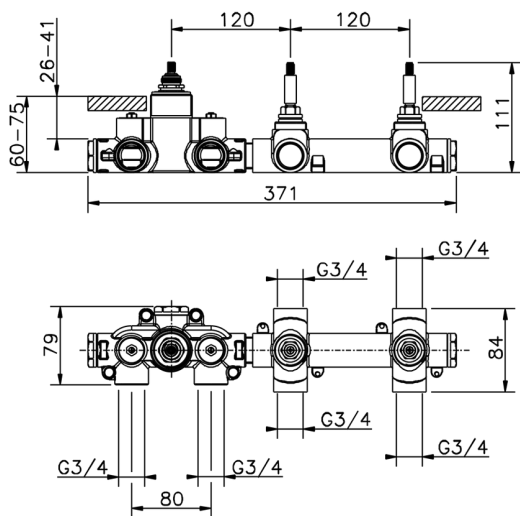

## 2 Function Concealed Thermostatic Valve CONCEALED\_ZA01R200

MODEL **ZA01R200**

2 Function Concealed Thermostatic Valve

AVAILABLE FINISHINGS

**04** 04 Without finishing

CHARACTERISTICS

Concealed **1**  
 Cartridge Spare Parts **23.51A.HF**  
**HF Thermostatic Valve**