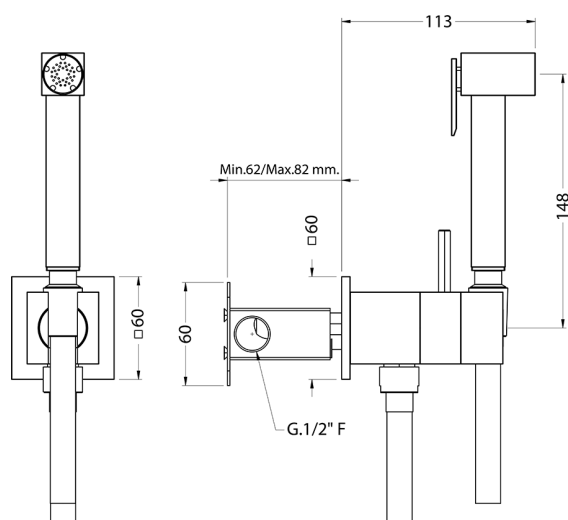

## Bidet handshower set HYGENIC SHOWERS\_CU007945

MODEL **CU007945**

Bidet handshower set, square wall bracket, gradual mixing of hot & cold water, with concealed part, Brass Bidet handshower - 120 cm PVC flexible hose

AVAILABLE FINISHINGS

CHARACTERISTICS

**Bidet handshower**