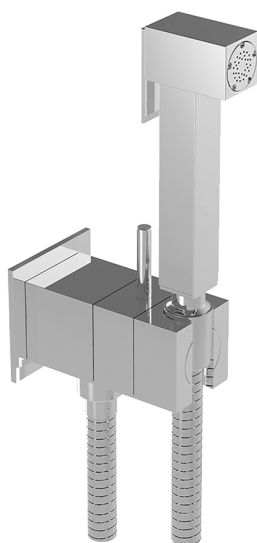

## Bidet handshower set HYGENIC SHOWERS\_CU007945

MODEL **CU007945**

Bidet handshower set, square wall bracket, gradual mixing of hot & cold water, with concealed part, Brass Bidet handshower - 120 cm PVC flexible hose

AVAILABLE FINISHINGS

CHARACTERISTICS

**Bidet handshower**

### Hygienic Spray

Multi-jets hygienic hand shower, for personal hygiene care.

### Mixed Water

The Cisal Mixed Water system enables the gradual mixing of hot and cold water.

2026-04-08