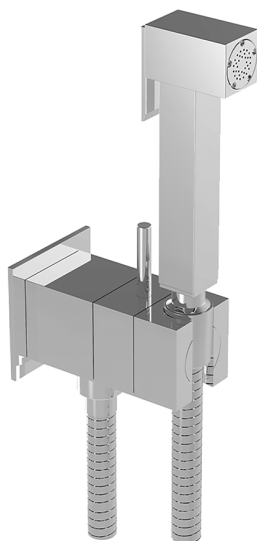

Bidet handshower set HYGENIC SHOWERS_CU007945

MODEL **CU007945**

Bidet handshower set, square wall bracket, gradual mixing of hot & cold water, with concealed part, Brass Bidet handshower - 120 cm PVC flexible hose

AVAILABLE FINISHINGS

CHARACTERISTICS

Bidet handshower

Hygienic Spray

Multi-jets hygienic hand shower, for personal hygiene care.

Mixed Water

The Cisal Mixed Water system enables the gradual mixing of hot and cold water.