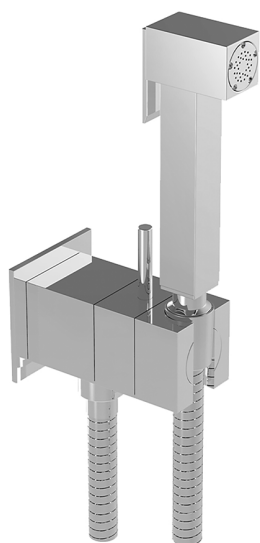

## Bidet handshower set HYGENIC SHOWERS\_CU007945

MODEL **CU007945**

Bidet handshower set, square wall bracket, gradual mixing of hot & cold water, with concealed part, Brass Bidet handshower - 120 cm PVC flexible hose

AVAILABLE FINISHINGS

CHARACTERISTICS

**Bidet handshower**

### Hygienic Spray

Multi-jets hygienic hand shower, for personal hygiene care.

### Mixed Water

The Cisal Mixed Water system enables the gradual mixing of hot and cold water.

2026-05-17