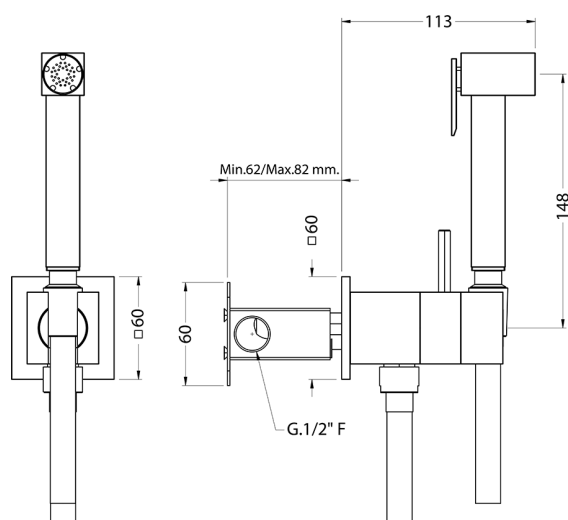

Bidet handshower set HYGENIC SHOWERS_CU007945

MODEL **CU007945**

Bidet handshower set, square wall bracket, gradual mixing of hot&cold water, with concealed part, Brass Bidet handshower - 120 cm PVC flexible hose

AVAILABLE FINISHINGS

CHARACTERISTICS

Bidet handshower

Hygienic Spray

Multi-jets hygienic hand shower, for personal hygiene care.

Mixed Water

The Cisal Mixed Water system enables the gradual mixing of hot and cold water.