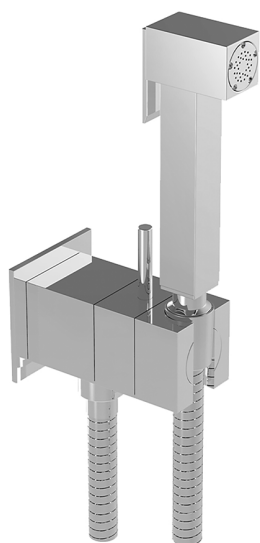

Bidet handshower set HYGENIC SHOWERS_CU007945

MODEL **CU007945**

Bidet handshower set, square wall bracket, gradual mixing of hot&cold water, with concealed part, Brass Bidet handshower - 120 cm PVC flexible hose

AVAILABLE FINISHINGS

CHARACTERISTICS

Bidet handshower

Hygienic Spray

Multi-jets hygienic hand shower, for personal hygiene care.

Mixed Water

The Cisal Mixed Water system enables the gradual mixing of hot and cold water.