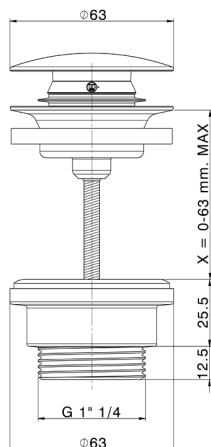

AVAILABLE FINISHINGS

D1 D1 Brushed Inox

CHARACTERISTICS