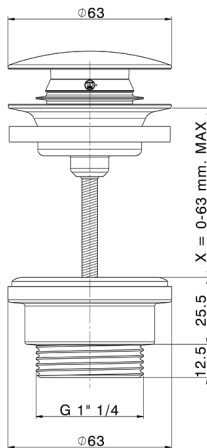

AVAILABLE FINISHINGS

D1 D1 Brushed Inox

CHARACTERISTICS