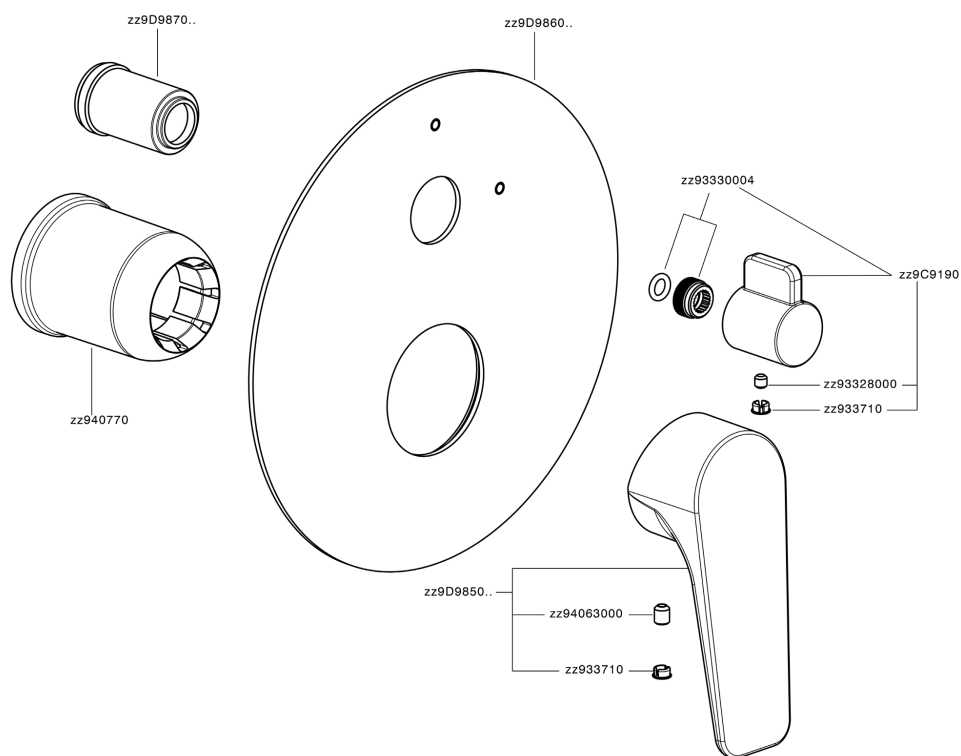

Exposed part for concealed S.L.bath-shower valve ROCK&ROLL_RK002300

MODEL **RK002300**

Exposed part for concealed S.L.bath-shower valve, 2-Way rotating diverter, without concealed part, for items Easy-Box ZA000230

AVAILABLE FINISHINGS

-  **21** 21 Chrome
-  **2F** 2F Brushed Nickel
-  **40** 40 Matt Black

CHARACTERISTICS

Installation **Concealed**
 Required concealed parts **ZA000230**

Exposed part for concealed S.L.bath-shower valve ROCK&ROLL_RK002300

RK002300

<https://en.cisal.it/exposed-part-for-concealed-s-l-bath-shower-valve-rockroll-rk002300>

2026-04-27