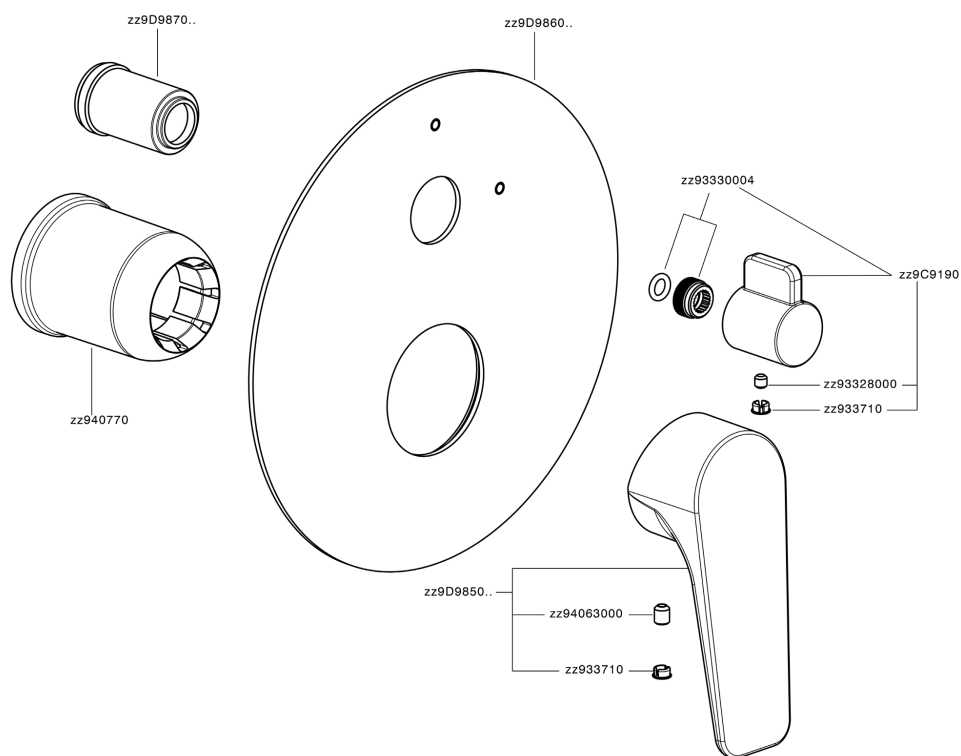

Exposed part for concealed S.L.bath-shower valve ROCK&ROLL_RK002300

MODEL **RK002300**

Exposed part for concealed S.L.bath-shower valve, 2-Way rotating diverter, without concealed part, for items Easy-Box ZA000230

AVAILABLE FINISHINGS

-  **21** 21 Chrome
-  **2F** 2F Brushed Nickel
-  **40** 40 Matt Black

CHARACTERISTICS

Installation **Concealed**
 Required concealed parts **ZA000230**

Exposed part for concealed S.L.bath-shower valve ROCK&ROLL_RK002300

RK002300

<https://en.cisal.it/exposed-part-for-concealed-s-l-bath-shower-valve-rockroll-rk002300>

2026-04-06