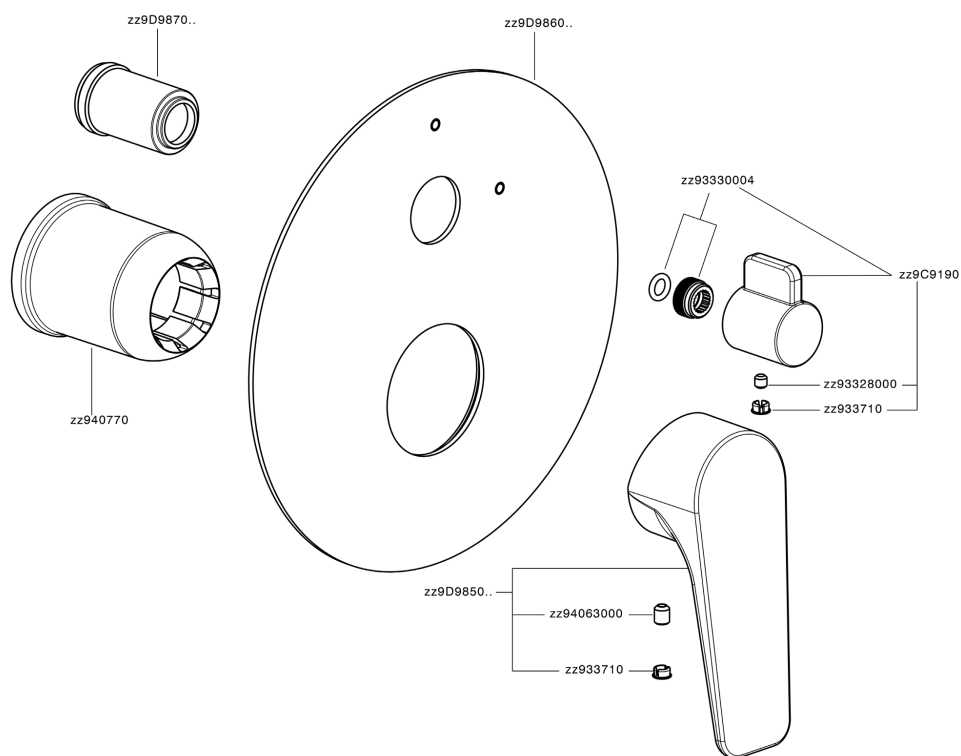

Exposed part for concealed S.L.bath-shower valve ROCK&ROLL_RK002300

MODEL **RK002300**

Exposed part for concealed S.L.bath-shower valve, 2-Way rotating diverter, without concealed part, for items Easy-Box ZA000230

AVAILABLE FINISHINGS

-  **21** 21 Chrome
-  **2F** 2F Brushed Nickel
-  **40** 40 Matt Black

CHARACTERISTICS

Installation **Concealed**
 Required concealed parts **ZA000230**

Exposed part for concealed S.L.bath-shower valve ROCK&ROLL_RK002300

RK002300

<https://en.cisal.it/exposed-part-for-concealed-s-l-bath-shower-valve-rockroll-rk002300>

2026-06-13