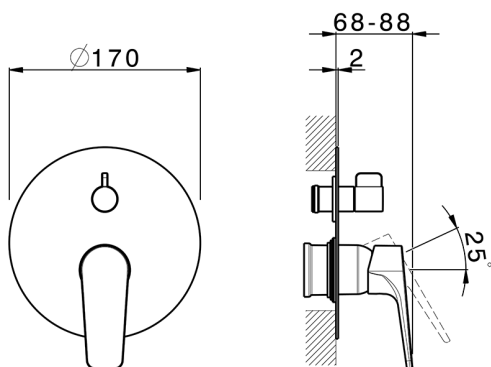

Exposed part for concealed S.L.bath-shower valve ROCK&ROLL_RK002300

MODEL **RK002300**

Exposed part for concealed S.L.bath-shower valve, 2-Way rotating diverter, without concealed part, for items Easy-Box ZA000230

AVAILABLE FINISHINGS

-  **21** 21 Chrome
-  **2F** 2F Brushed Nickel
-  **40** 40 Matt Black

CHARACTERISTICS

Installation **Concealed**
 Required concealed parts **ZA000230**

Exposed part for concealed S.L.bath-shower valve ROCK&ROLL_RK002300

RK002300

<https://en.cisal.it/exposed-part-for-concealed-s-l-bath-shower-valve-rockroll-rk002300>

2026-04-06