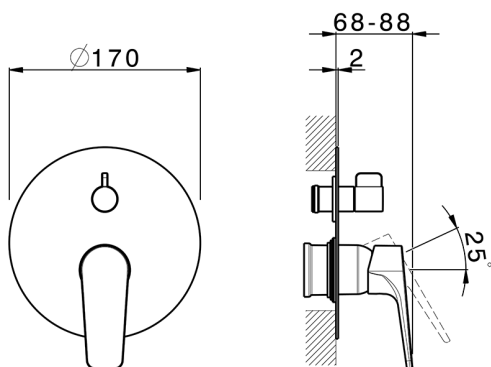

Exposed part for concealed S.L.bath-shower valve ROCK&ROLL_RK002300

MODEL **RK002300**

Exposed part for concealed S.L.bath-shower valve, 2-Way rotating diverter, without concealed part, for items Easy-Box ZA000230

AVAILABLE FINISHINGS

-  **21** 21 Chrome
-  **2F** 2F Brushed Nickel
-  **40** 40 Matt Black

CHARACTERISTICS

Installation **Concealed**
 Required concealed parts **ZA000230**

Exposed part for concealed S.L.bath-shower valve ROCK&ROLL_RK002300

RK002300

<https://en.cisal.it/exposed-part-for-concealed-s-l-bath-shower-valve-rockroll-rk002300>

2026-05-17