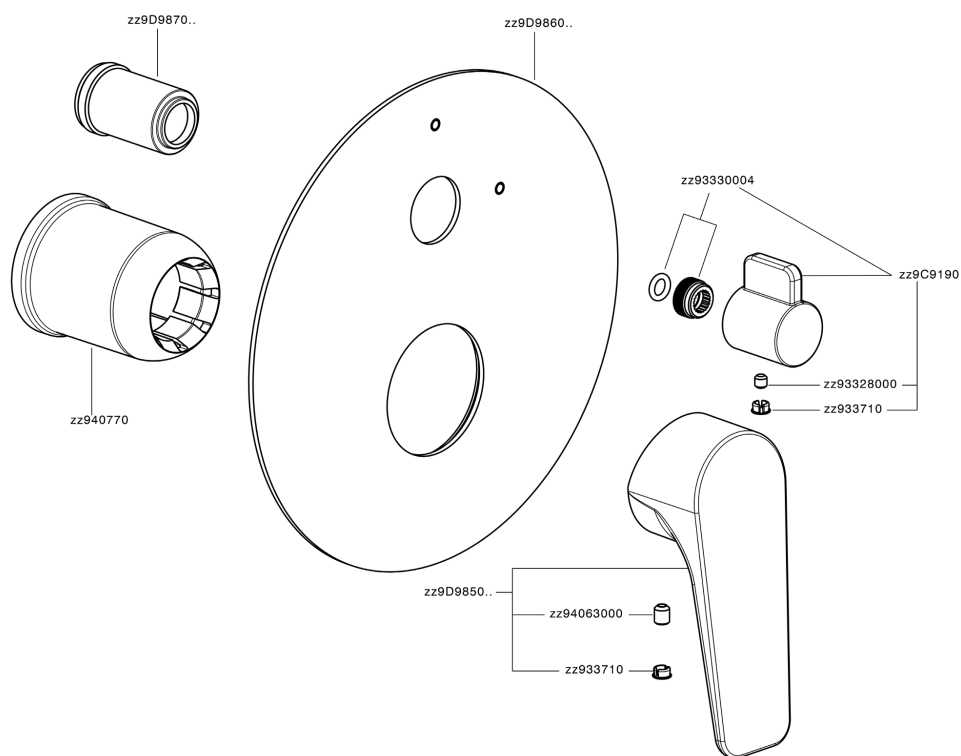

Exposed part for concealed S.L.bath-shower valve ROCK&ROLL_RK002300

MODEL **RK002300**

Exposed part for concealed S.L.bath-shower valve, 2-Way rotating diverter, without concealed part, for items Easy-Box ZA000230

AVAILABLE FINISHINGS

-  **21** 21 Chrome
-  **2F** 2F Brushed Nickel
-  **40** 40 Matt Black

CHARACTERISTICS

Installation **Concealed**
 Required concealed parts **ZA000230**

Exposed part for concealed S.L.bath-shower valve ROCK&ROLL_RK002300

RK002300

<https://en.cisal.it/exposed-part-for-concealed-s-l-bath-shower-valve-rockroll-rk002300>

2026-05-17