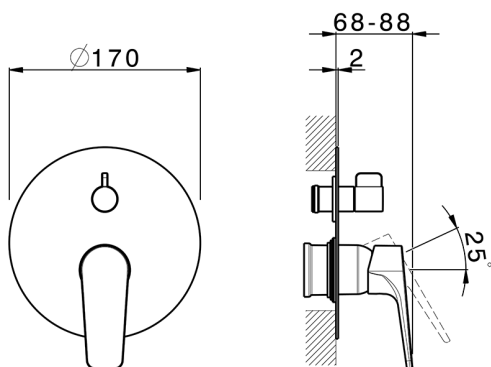

Exposed part for concealed S.L.bath-shower valve ROCK&ROLL_RK002300

MODEL **RK002300**

Exposed part for concealed S.L.bath-shower valve, 2-Way rotating diverter, without concealed part, for items Easy-Box ZA000230

AVAILABLE FINISHINGS

-  **21** 21 Chrome
-  **2F** 2F Brushed Nickel
-  **40** 40 Matt Black

CHARACTERISTICS

Installation **Concealed**
 Required concealed parts **ZA000230**

Exposed part for concealed S.L.bath-shower valve ROCK&ROLL_RK002300

RK002300

<https://en.cisal.it/exposed-part-for-concealed-s-l-bath-shower-valve-rockroll-rk002300>

2026-06-13