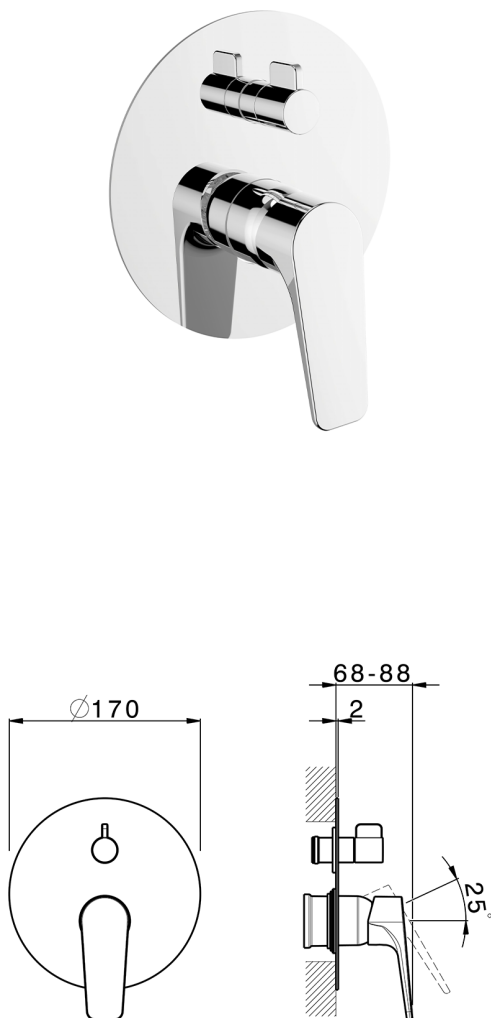

Exposed part for concealed S.L.bath-shower valve ROCK&ROLL_RK002300

MODEL **RK002300**

Exposed part for concealed S.L.bath-shower valve, 2-Way rotating diverter, without concealed part, for items Easy-Box ZA000230

AVAILABLE FINISHINGS

-  **21** 21 Chrome
-  **2F** 2F Brushed Nickel
-  **40** 40 Matt Black

CHARACTERISTICS

Installation **Concealed**
 Required concealed parts **ZA000230**

Exposed part for concealed S.L.bath-shower valve ROCK&ROLL_RK002300

RK002300

<https://en.cisal.it/exposed-part-for-concealed-s-l-bath-shower-valve-rockroll-rk002300>

2026-04-27