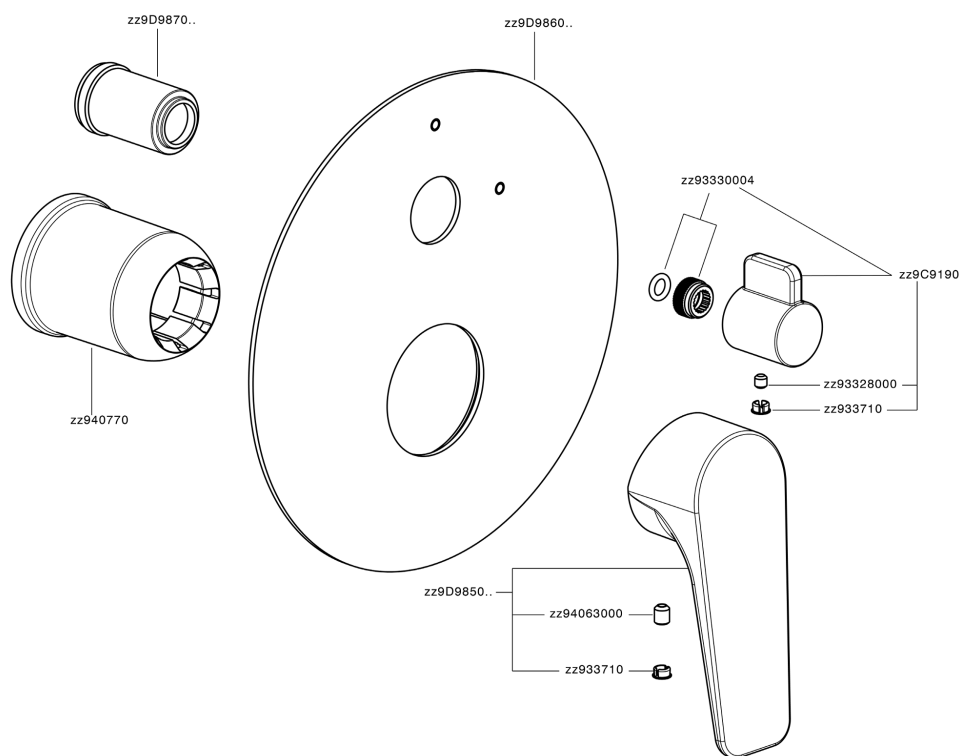

Exposed part for concealed S.L.bath-shower valve ROCK&ROLL_RK002300

RK002300

<https://en.cisal.it/exposed-part-for-concealed-s-l-bath-shower-valve-rockroll-rk002300>

2026-04-26