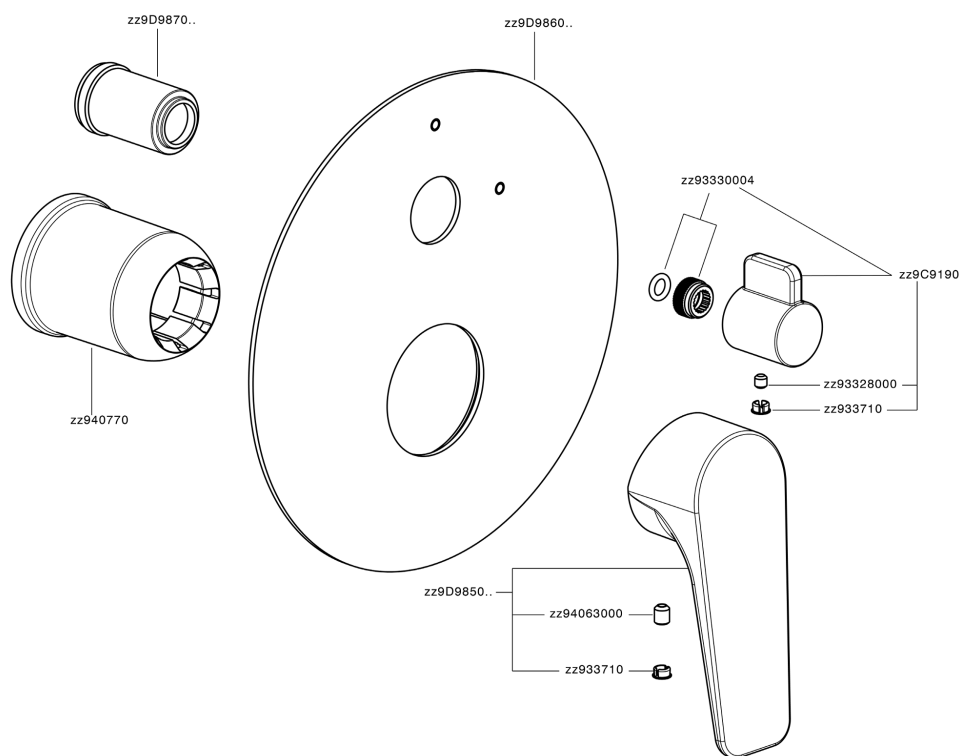

Exposed part for concealed S.L.bath-shower valve ROCK&ROLL_RK002300

RK002300

<https://en.cisal.it/exposed-part-for-concealed-s-l-bath-shower-valve-rockroll-rk002300>

2026-05-17