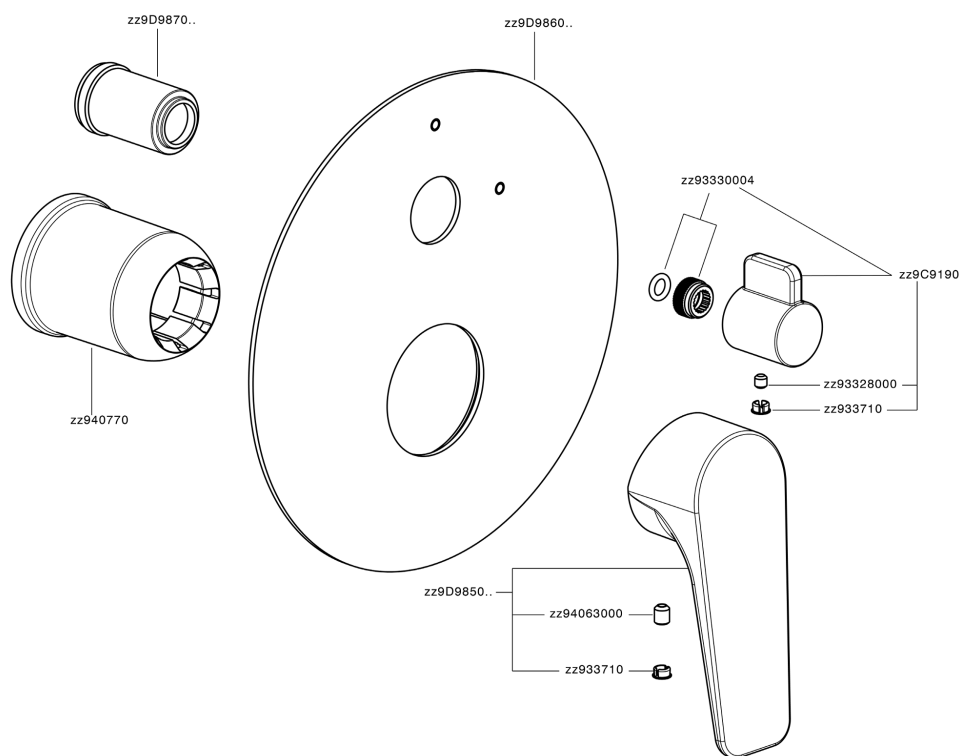

## Exposed part for concealed S.L.bath-shower valve ROCK&ROLL\_RK002300

RK002300

<https://en.cisal.it/exposed-part-for-concealed-s-l-bath-shower-valve-rockroll-rk002300>

2026-04-06