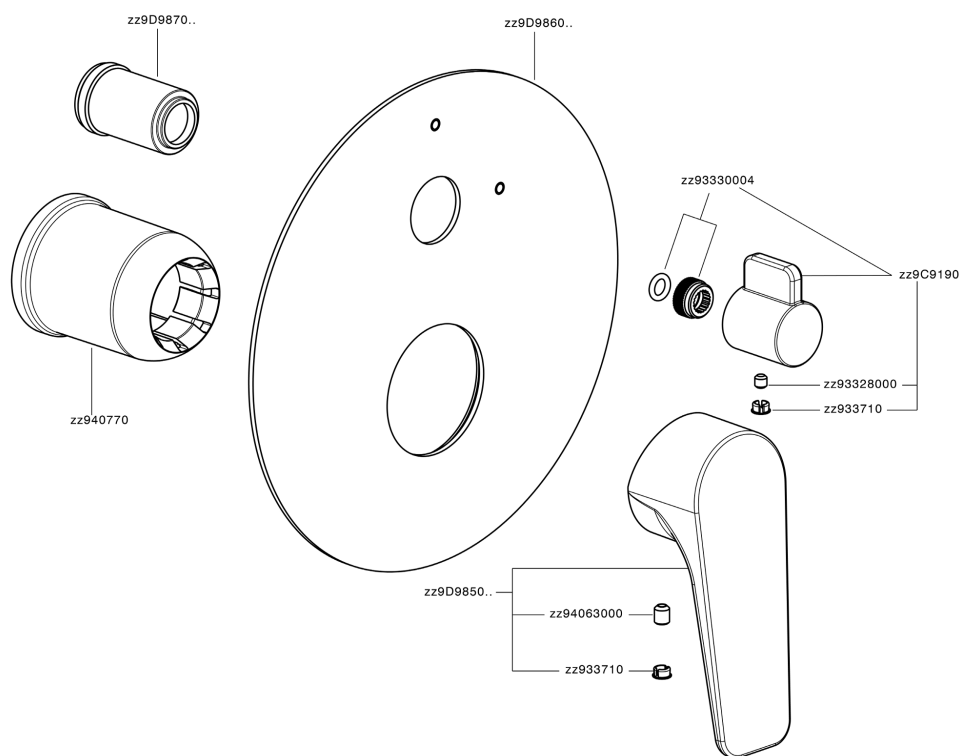

## Exposed part for concealed S.L.bath-shower valve ROCK&ROLL\_RK002300

RK002300

<https://en.cisal.it/exposed-part-for-concealed-s-l-bath-shower-valve-rockroll-rk002300>

2026-06-13