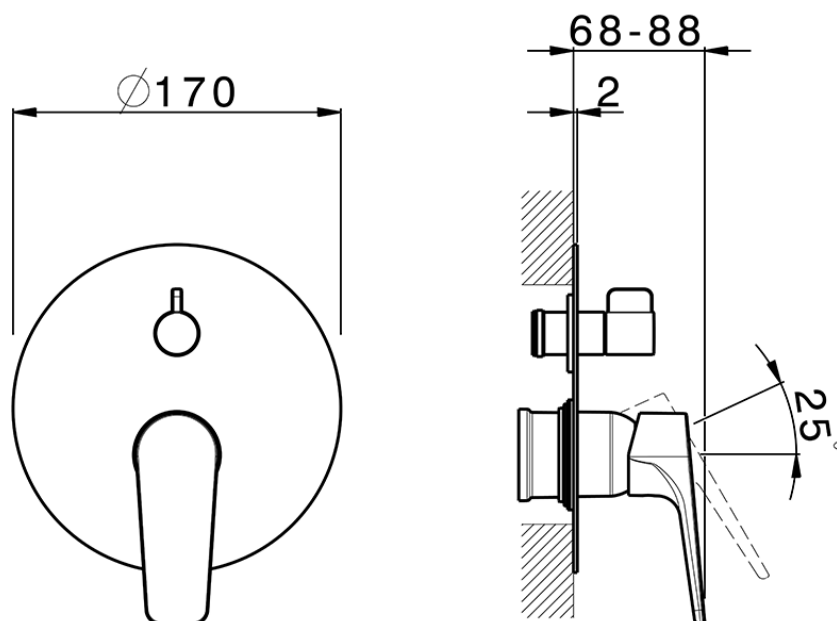

Exposed part for concealed S.L.bath-shower valve ROCK&ROLL_RK002300

RK002300

<https://en.cisal.it/exposed-part-for-concealed-s-l-bath-shower-valve-rockroll-rk002300>

2026-04-08