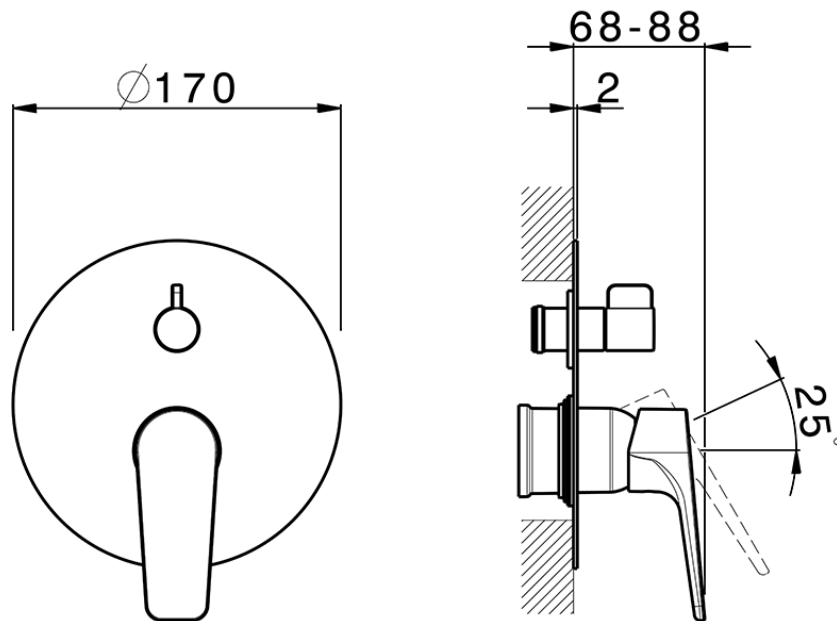

Exposed part for concealed S.L.bath-shower valve ROCK&ROLL_RK002300

RK002300

<https://en.cisal.it/exposed-part-for-concealed-s-l-bath-shower-valve-rockroll-rk002300>

2026-06-13