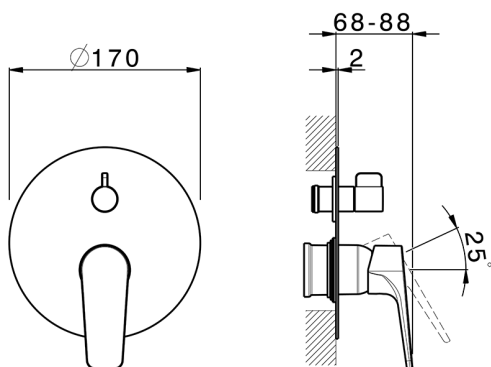

Exposed part for concealed S.L.bath-shower valve ROCK&ROLL_RK002300

MODEL **RK002300**

Exposed part for concealed S.L.bath-shower valve, 2-Way rotating diverter, without concealed part, for items Easy-Box ZA000230

AVAILABLE FINISHINGS

-  **21** 21 Chrome
-  **2F** 2F Brushed Nickel
-  **40** 40 Matt Black

CHARACTERISTICS

Installation **Concealed**
 Required concealed parts **ZA000230**

Exposed part for concealed S.L.bath-shower valve ROCK&ROLL_RK002300

RK002300

<https://en.cisal.it/exposed-part-for-concealed-s-l-bath-shower-valve-rockroll-rk002300>

2026-04-26