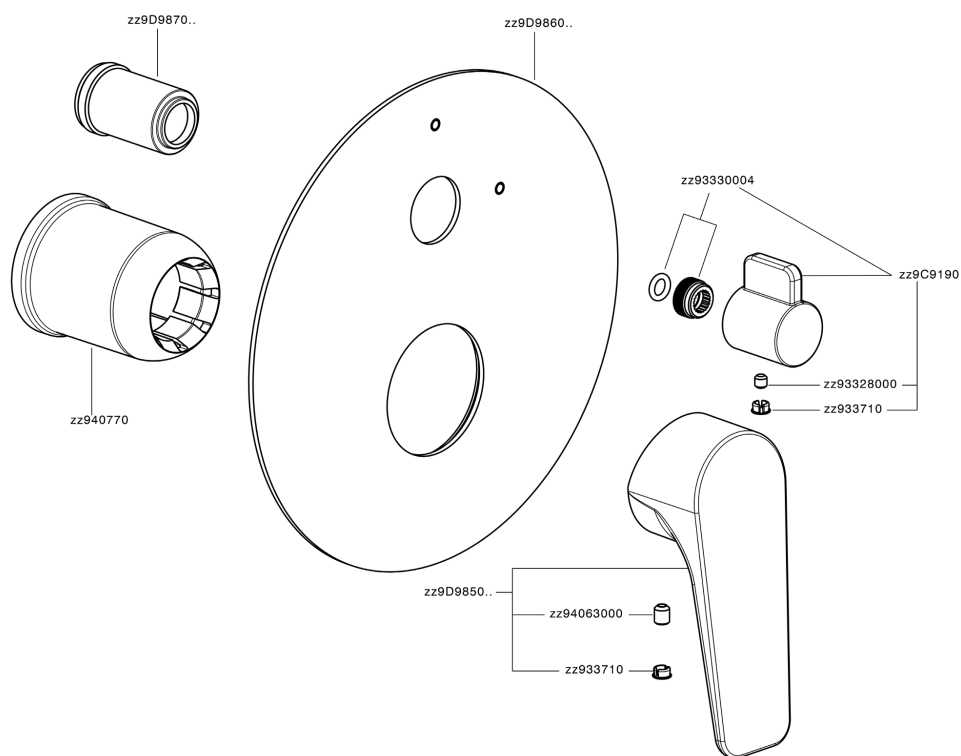

Exposed part for concealed S.L.bath-shower valve ROCK&ROLL_RK002300

MODEL **RK002300**

Exposed part for concealed S.L.bath-shower valve, 2-Way rotating diverter, without concealed part, for items Easy-Box ZA000230

AVAILABLE FINISHINGS

-  **21** 21 Chrome
-  **2F** 2F Brushed Nickel
-  **40** 40 Matt Black

CHARACTERISTICS

Installation **Concealed**
 Required concealed parts **ZA000230**

Exposed part for concealed S.L.bath-shower valve ROCK&ROLL_RK002300

RK002300

<https://en.cisal.it/exposed-part-for-concealed-s-l-bath-shower-valve-rockroll-rk002300>

2026-04-26