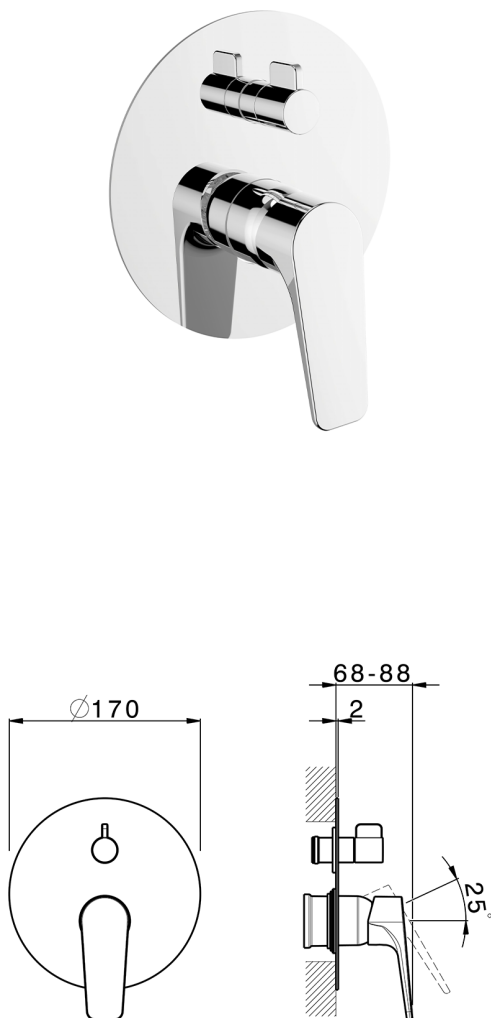

Exposed part for concealed S.L.bath-shower valve ROCK&ROLL_RK002300

MODEL **RK002300**

Exposed part for concealed S.L.bath-shower valve, 2-Way rotating diverter, without concealed part, for items Easy-Box ZA000230

AVAILABLE FINISHINGS

-  **21** 21 Chrome
-  **2F** 2F Brushed Nickel
-  **40** 40 Matt Black

CHARACTERISTICS

Installation **Concealed**
 Required concealed parts **ZA000230**

Exposed part for concealed S.L.bath-shower valve ROCK&ROLL_RK002300

RK002300

<https://en.cisal.it/exposed-part-for-concealed-s-l-bath-shower-valve-rockroll-rk002300>

2026-06-14