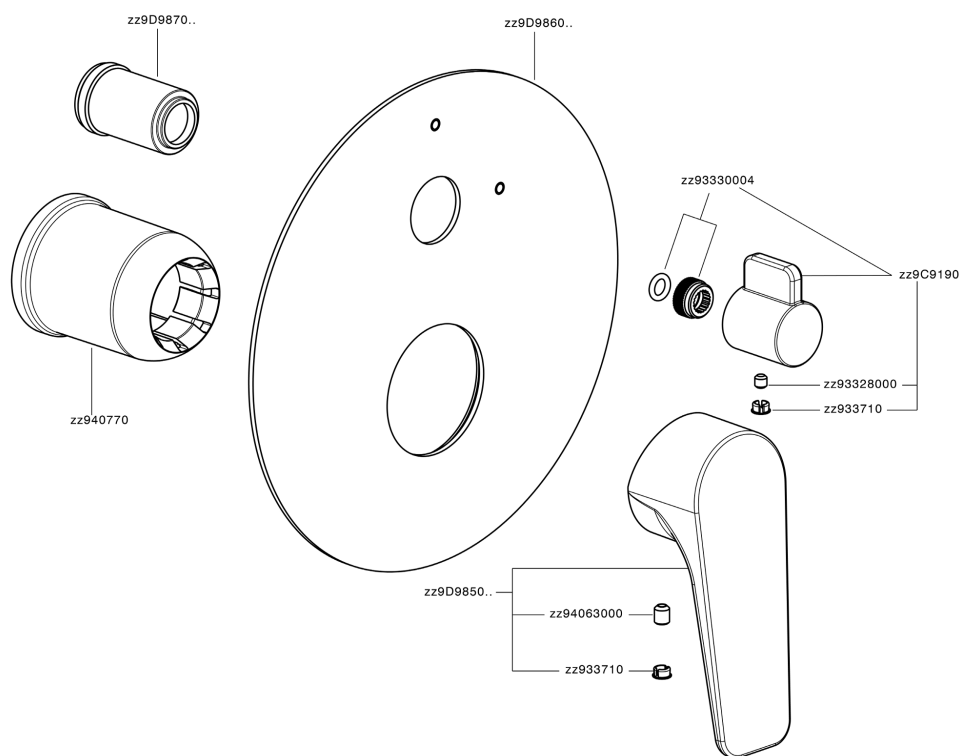

## Exposed part for concealed S.L.bath-shower valve ROCK&ROLL\_RK002300

RK002300

<https://en.cisal.it/exposed-part-for-concealed-s-l-bath-shower-valve-rockroll-rk002300>

2026-04-26