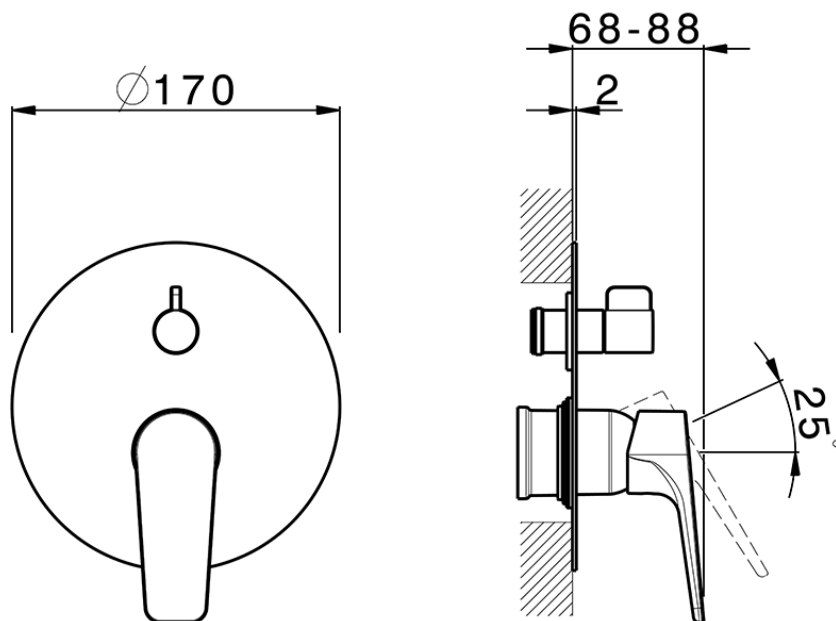

Exposed part for concealed S.L.bath-shower valve ROCK&ROLL_RK002300

RK002300

<https://en.cisal.it/exposed-part-for-concealed-s-l-bath-shower-valve-rockroll-rk002300>

2026-04-06