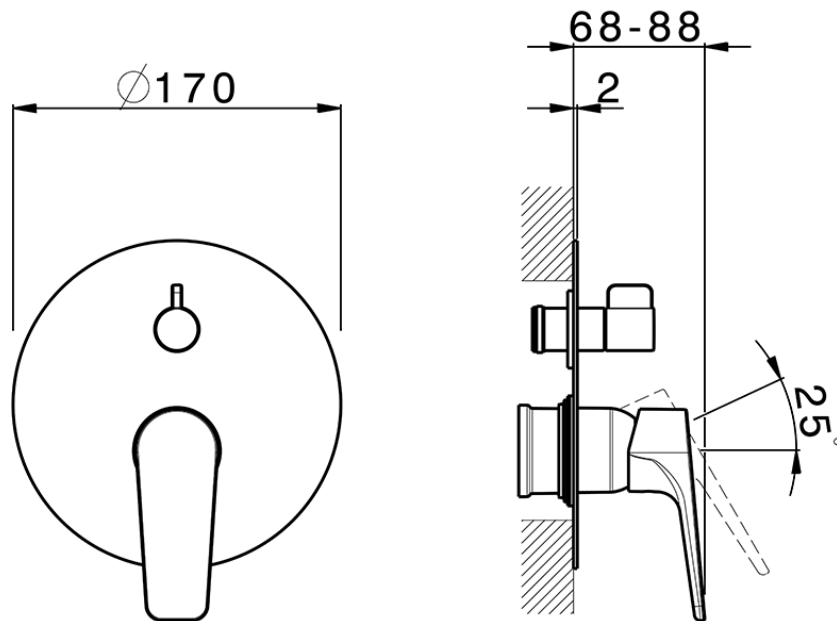

Exposed part for concealed S.L.bath-shower valve ROCK&ROLL_RK002300

RK002300

<https://en.cisal.it/exposed-part-for-concealed-s-l-bath-shower-valve-rockroll-rk002300>

2026-06-29