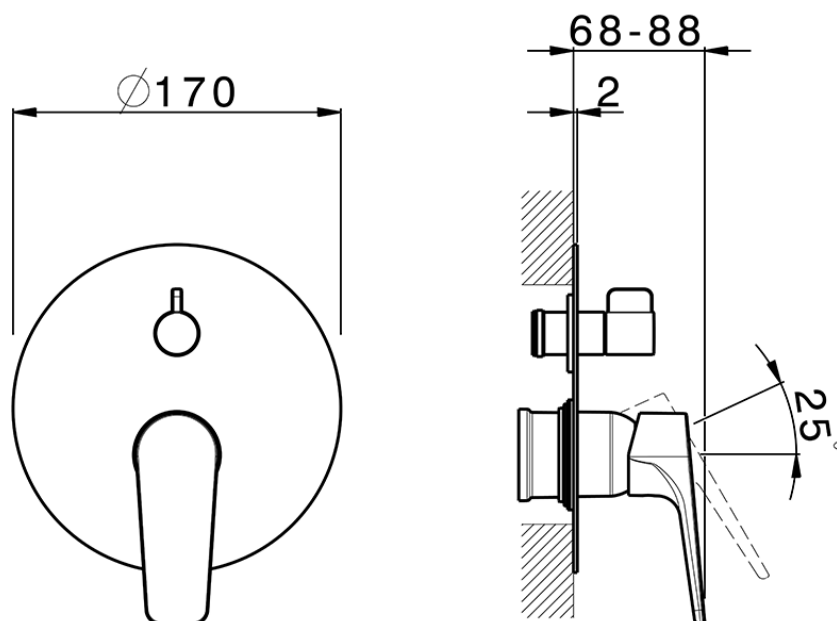

## Exposed part for concealed S.L.bath-shower valve ROCK&ROLL\_RK002300

RK002300

<https://en.cisal.it/exposed-part-for-concealed-s-l-bath-shower-valve-rockroll-rk002300>

2026-06-08