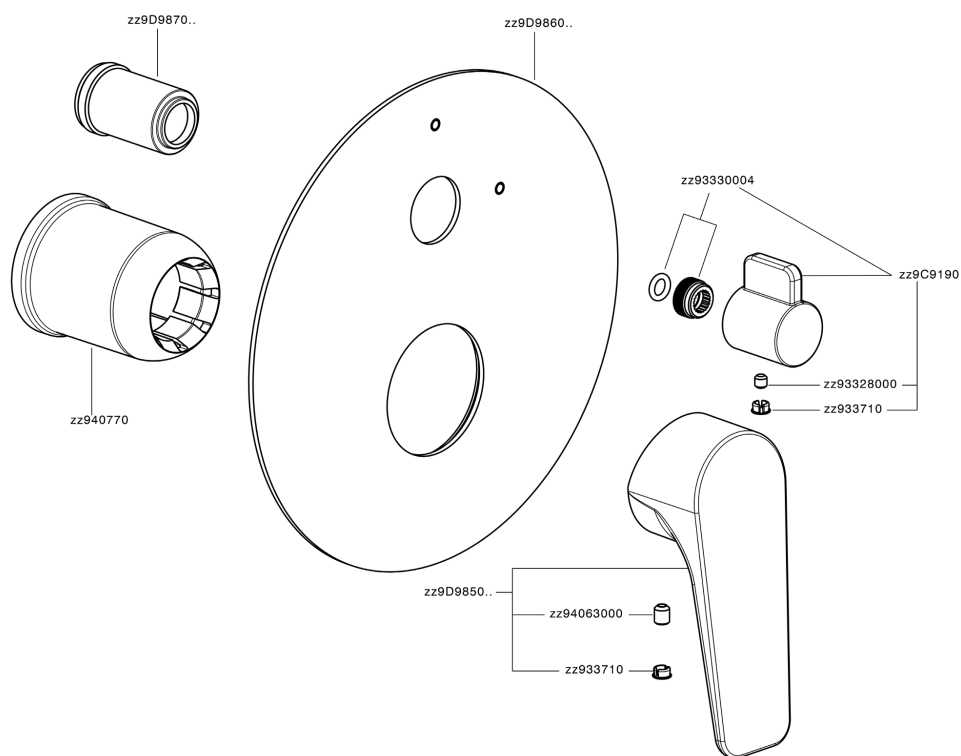

Exposed part for concealed S.L.bath-shower valve ROCK&ROLL_RK002300

MODEL **RK002300**

Exposed part for concealed S.L.bath-shower valve, 2-Way rotating diverter, without concealed part, for items Easy-Box ZA000230

AVAILABLE FINISHINGS

-  **21** 21 Chrome
-  **2F** 2F Brushed Nickel
-  **40** 40 Matt Black

CHARACTERISTICS

Installation **Concealed**
 Required concealed parts **ZA000230**

Exposed part for concealed S.L.bath-shower valve ROCK&ROLL_RK002300

RK002300

<https://en.cisal.it/exposed-part-for-concealed-s-l-bath-shower-valve-rockroll-rk002300>

2026-06-14