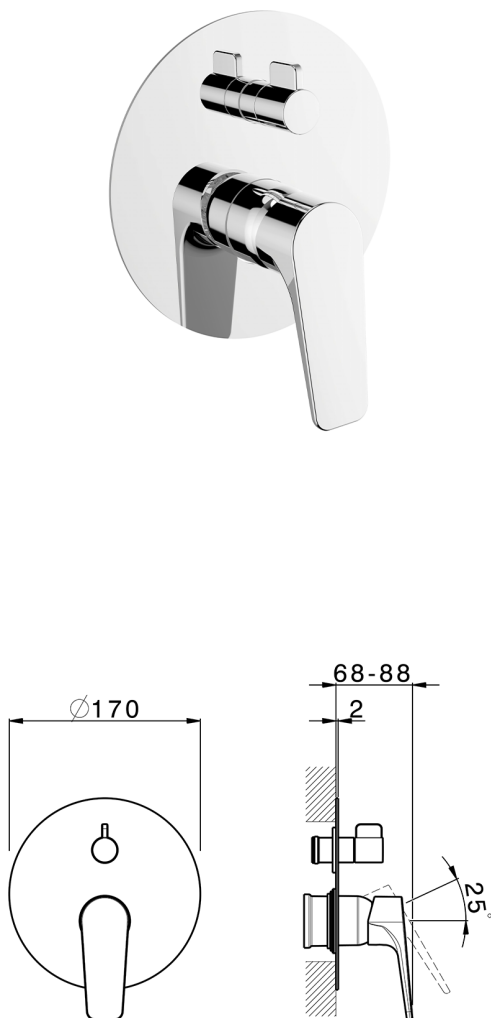

Exposed part for concealed S.L.bath-shower valve ROCK&ROLL_RK002300

MODEL **RK002300**

Exposed part for concealed S.L.bath-shower valve, 2-Way rotating diverter, without concealed part, for items Easy-Box ZA000230

AVAILABLE FINISHINGS

-  **21** 21 Chrome
-  **2F** 2F Brushed Nickel
-  **40** 40 Matt Black

CHARACTERISTICS

Installation **Concealed**
 Required concealed parts **ZA000230**

Exposed part for concealed S.L.bath-shower valve ROCK&ROLL_RK002300

RK002300

<https://en.cisal.it/exposed-part-for-concealed-s-l-bath-shower-valve-rockroll-rk002300>

2026-04-26