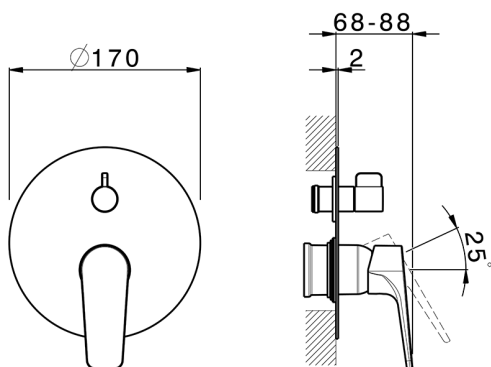

Exposed part for concealed S.L.bath-shower valve ROCK&ROLL_RK002300

MODEL **RK002300**

Exposed part for concealed S.L.bath-shower valve, 2-Way rotating diverter, without concealed part, for items Easy-Box ZA000230

AVAILABLE FINISHINGS

-  **21** 21 Chrome
-  **2F** 2F Brushed Nickel
-  **40** 40 Matt Black

CHARACTERISTICS

Installation **Concealed**
 Required concealed parts **ZA000230**

Exposed part for concealed S.L.bath-shower valve ROCK&ROLL_RK002300

RK002300

<https://en.cisal.it/exposed-part-for-concealed-s-l-bath-shower-valve-rockroll-rk002300>

2026-06-14