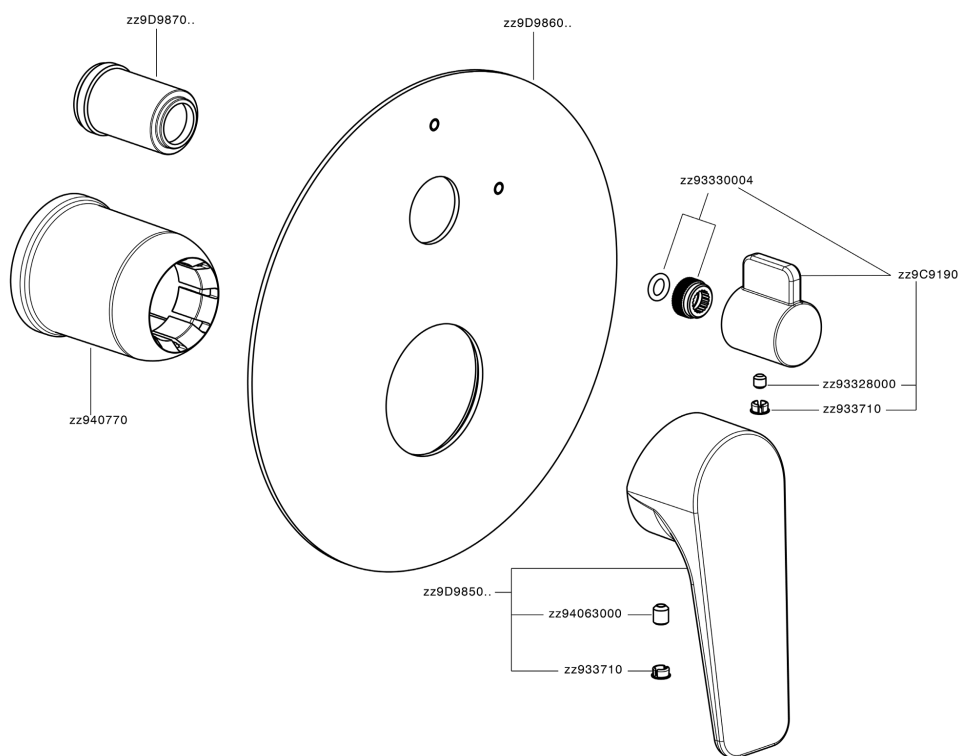

Exposed part for concealed S.L.bath-shower valve ROCK&ROLL_RK002300

MODEL **RK002300**

Exposed part for concealed S.L.bath-shower valve, 2-Way rotating diverter, without concealed part, for items Easy-Box ZA000230

AVAILABLE FINISHINGS

-  **21** 21 Chrome
-  **2F** 2F Brushed Nickel
-  **40** 40 Matt Black

CHARACTERISTICS

Installation **Concealed**
 Required concealed parts **ZA000230**

Exposed part for concealed S.L.bath-shower valve ROCK&ROLL_RK002300

RK002300

<https://en.cisal.it/exposed-part-for-concealed-s-l-bath-shower-valve-rockroll-rk002300>

2026-04-26