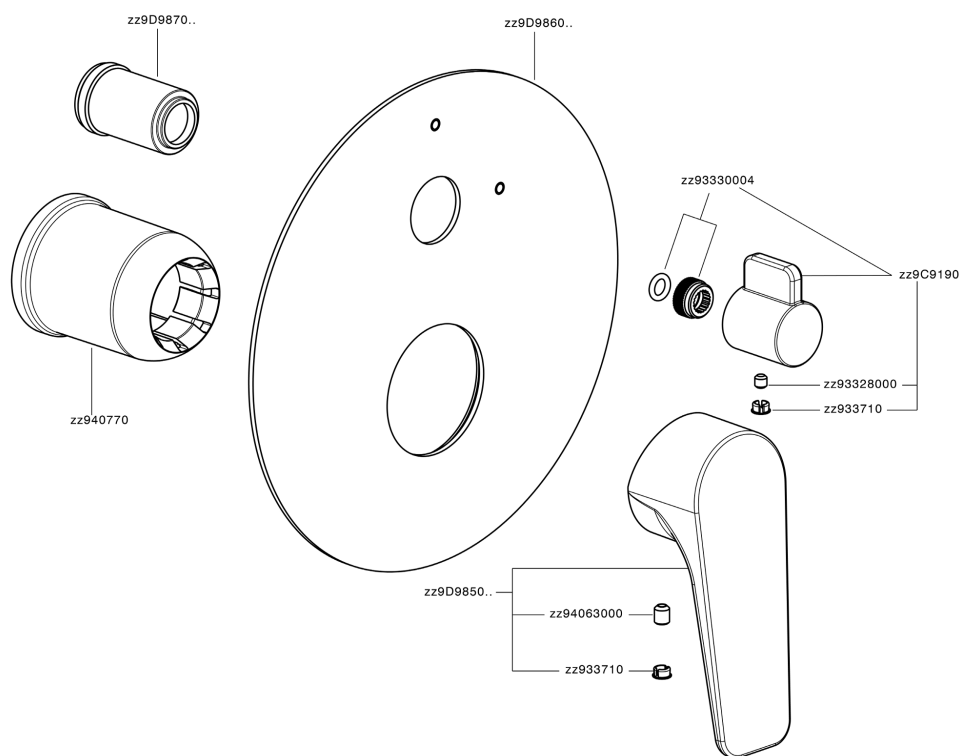

Exposed part for concealed S.L.bath-shower valve ROCK&ROLL_RK002300

RK002300

<https://en.cisal.it/exposed-part-for-concealed-s-l-bath-shower-valve-rockroll-rk002300>

2026-04-06