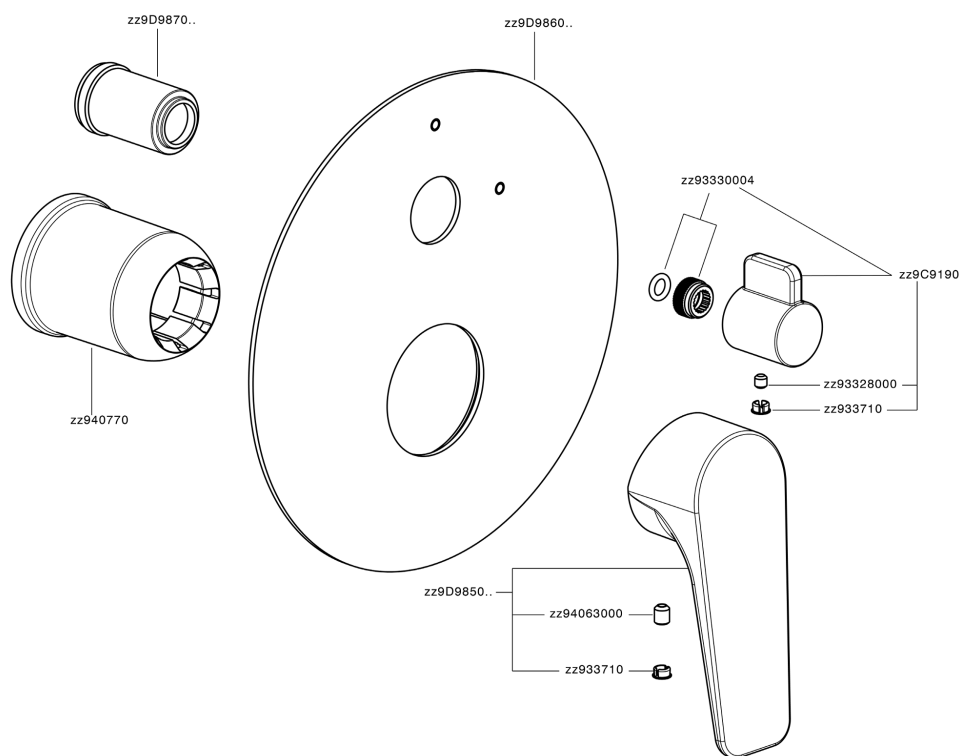

Exposed part for concealed S.L.bath-shower valve ROCK&ROLL_RK002300

RK002300

<https://en.cisal.it/exposed-part-for-concealed-s-l-bath-shower-valve-rockroll-rk002300>

2026-06-14