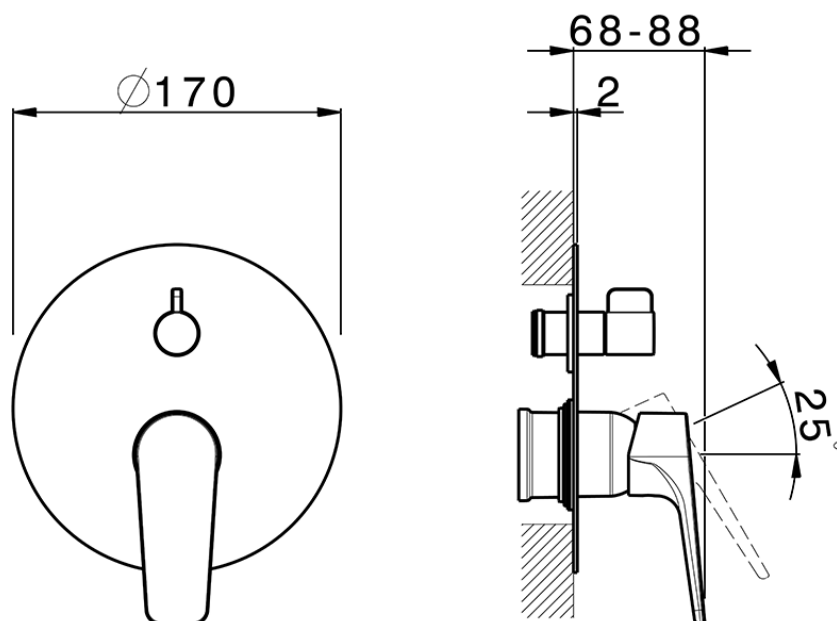

Exposed part for concealed S.L.bath-shower valve ROCK&ROLL_RK002300

RK002300

<https://en.cisal.it/exposed-part-for-concealed-s-l-bath-shower-valve-rockroll-rk002300>

2026-05-17