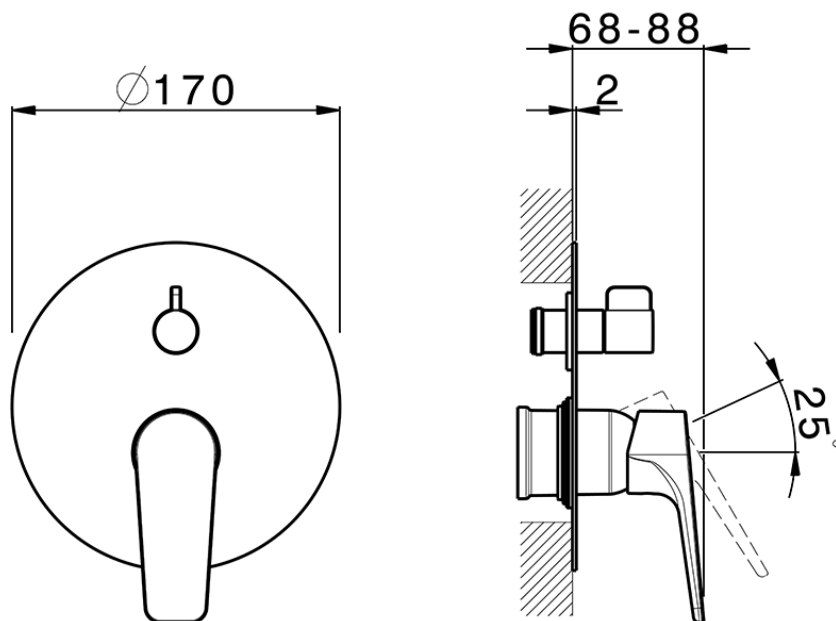

Exposed part for concealed S.L.bath-shower valve ROCK&ROLL_RK002300

RK002300

<https://en.cisal.it/exposed-part-for-concealed-s-l-bath-shower-valve-rockroll-rk002300>

2026-06-14