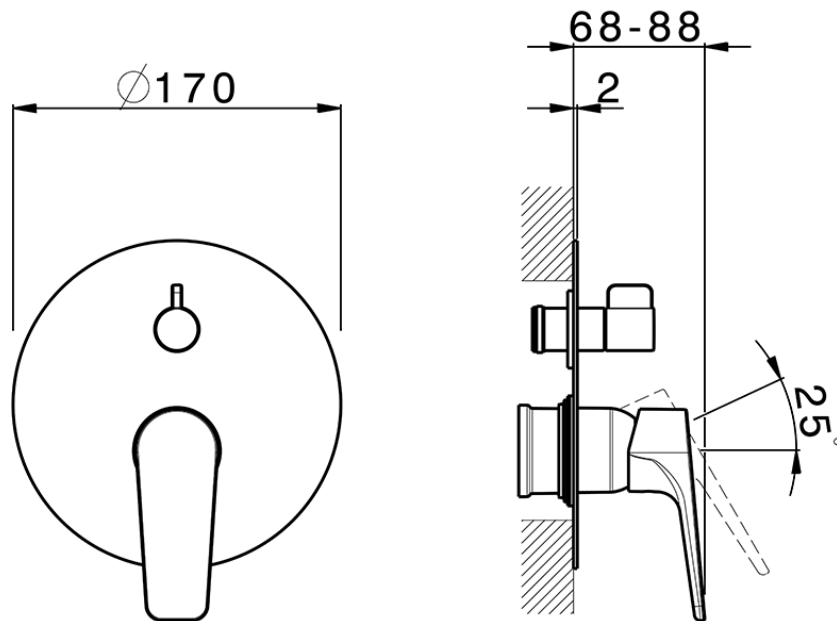

Exposed part for concealed S.L.bath-shower valve ROCK&ROLL_RK002300

RK002300

<https://en.cisal.it/exposed-part-for-concealed-s-l-bath-shower-valve-rockroll-rk002300>

2026-04-26