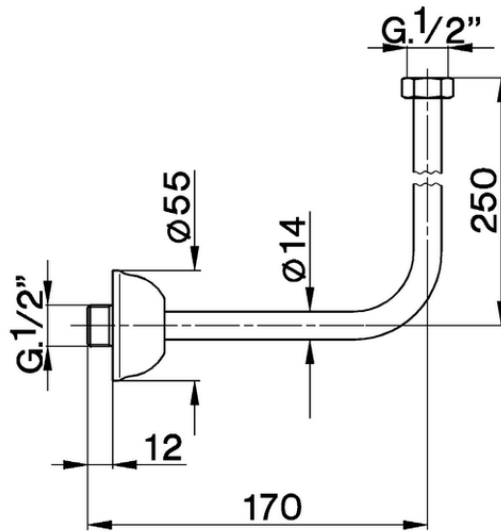

Basin supply valve COMPONENTS_ZA002840

ZA002840

<https://en.cisal.it/basin-supply-valve-components-za002840>

2026-05-20