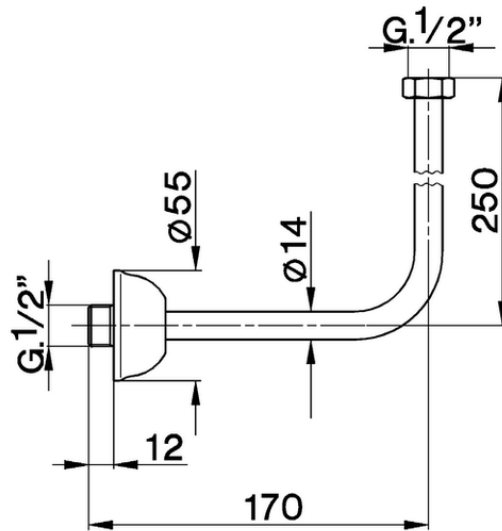

Basin supply valve COMPONENTS_ZA002840

ZA002840

<https://en.cisal.it/basin-supply-valve-components-za002840>

2026-06-14