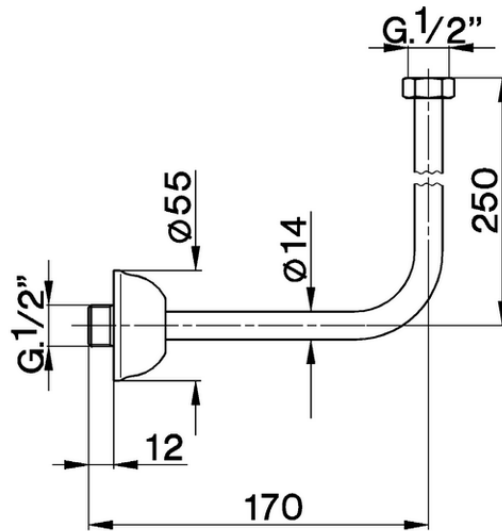

Basin supply valve COMPONENTS_ZA002840

ZA002840

<https://en.cisal.it/basin-supply-valve-components-za002840>

2026-04-29