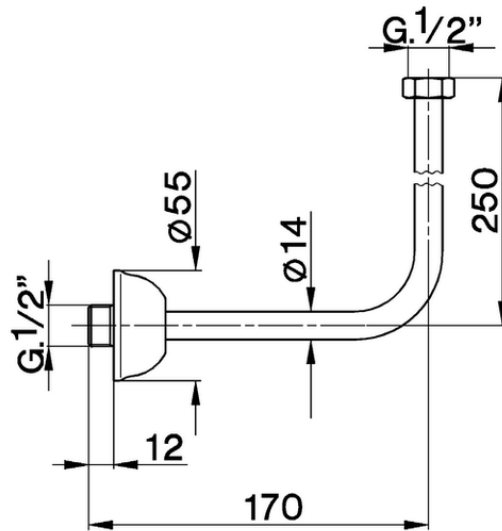

Basin supply valve COMPONENTS_ZA002840

ZA002840

<https://en.cisal.it/basin-supply-valve-components-za002840>

2026-04-08