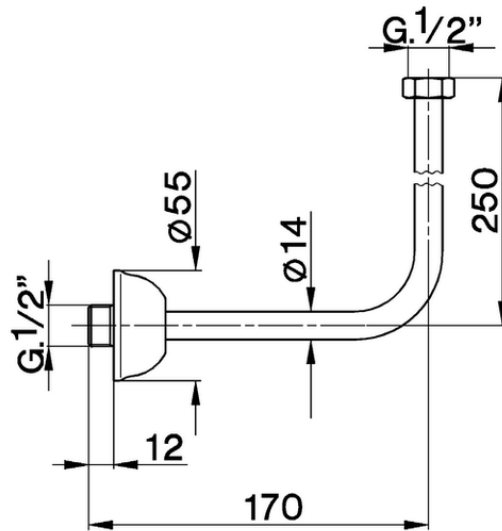

Basin supply valve COMPONENTS_ZA002840

ZA002840

<https://en.cisal.it/basin-supply-valve-components-za002840>

2026-04-30