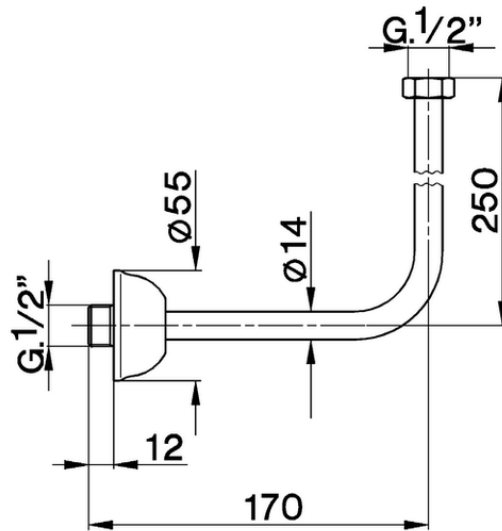

Basin supply valve COMPONENTS_ZA002840

ZA002840

<https://en.cisal.it/basin-supply-valve-components-za002840>

2026-06-13