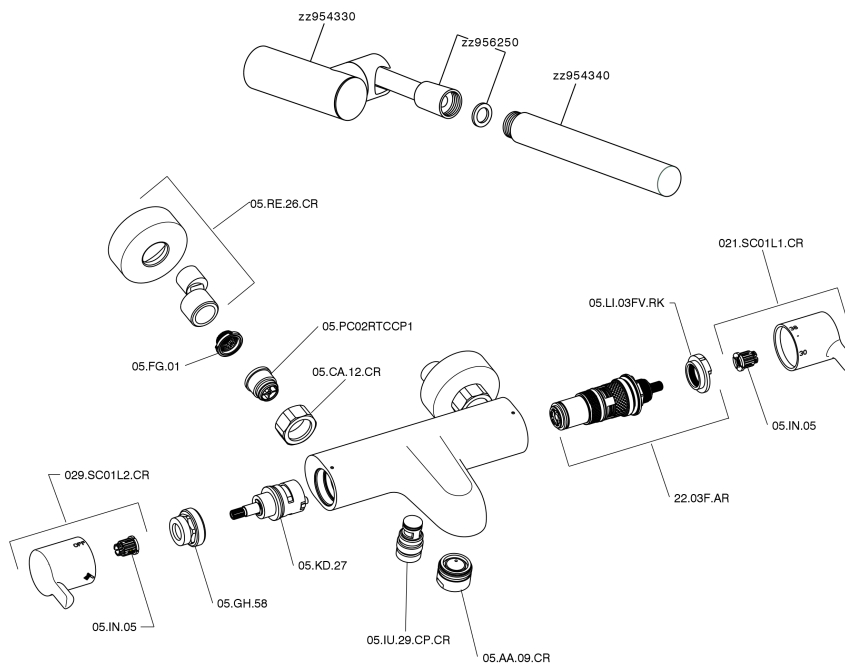

Thermostatic bath mixer, with shower set TENDER_C2D21010

C2D21010

<https://en.cisal.it/thermostatic-bath-mixer-with-shower-set-tender-c2d21010>

2026-06-13