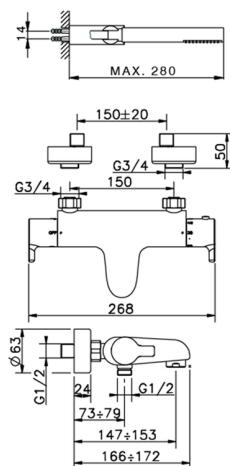

## Thermostatic bath mixer, with shower set TENDER\_C2D21010

MODEL **C2D21010**

Thermostatic bath mixer, with shower set, wall mounted adjustable handshower bracket, ABS 26 mm minimalistic one spray handshower, 150 cm Brass Flexible Hose

AVAILABLE FINISHINGS

CHARACTERISTICS

Cartridge Spare Parts **22.03A.AR - ZZ97080004**

**Argo 1 (short filter) Thermostatic Valve**