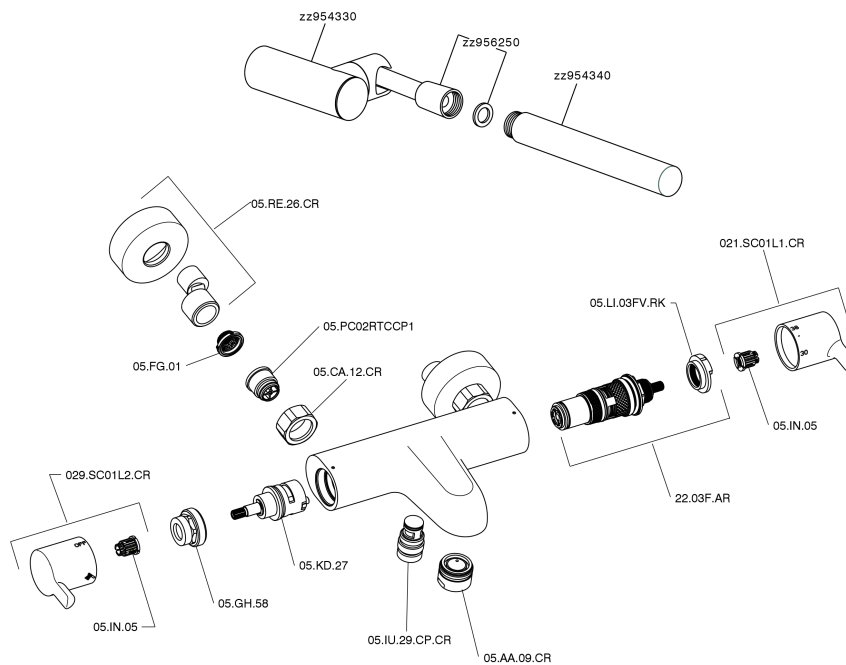

Thermostatic bath mixer, with shower set TENDER_C2D21010

C2D21010

<https://en.cisal.it/thermostatic-bath-mixer-with-shower-set-tender-c2d21010>

2026-04-08