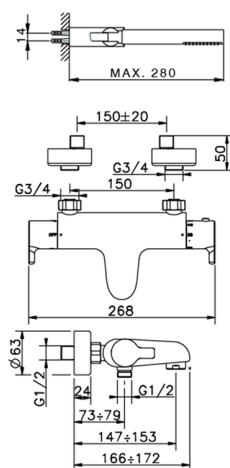

## Thermostatic bath mixer, with shower set TENDER\_C2D21010

MODEL **C2D21010**

Thermostatic bath mixer, with shower set, wall mounted adjustable handshower bracket, ABS 26 mm minimalistic one spray handshower, 150 cm Brass Flexible Hose

AVAILABLE FINISHINGS

CHARACTERISTICS

Cartridge Spare Parts **22.03A.AR - ZZ97080004**

**Argo 1 (short filter) Thermostatic Valve**