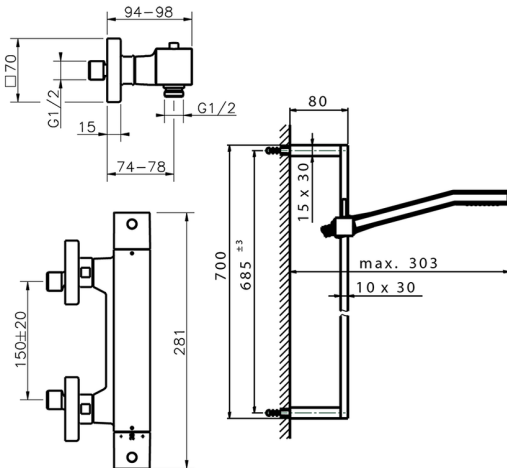

Thermostatic shower mixer with sliding bar ROADSTER ACCENT_RAS01010

MODEL **RAS01010**

Thermostatic shower mixer with sliding bar, 70 cm sliding rail bar with sliding bracket, 42x18 mm ABS Quad one spray handshower, 150 cm smooth SILVERFLEX Flexible Hose

AVAILABLE FINISHINGS

-  **21** 21 Chrome
-  **2B** 2B Polished Nickel
-  **2F** 2F Brushed Nickel
-  **2Q** 2Q Black Titanium
-  **40** 40 Matt Black
-  **4Q** 4Q Matt White

CHARACTERISTICS

Cartridge Spare Parts **22.04A.AR - ZZ97279004**