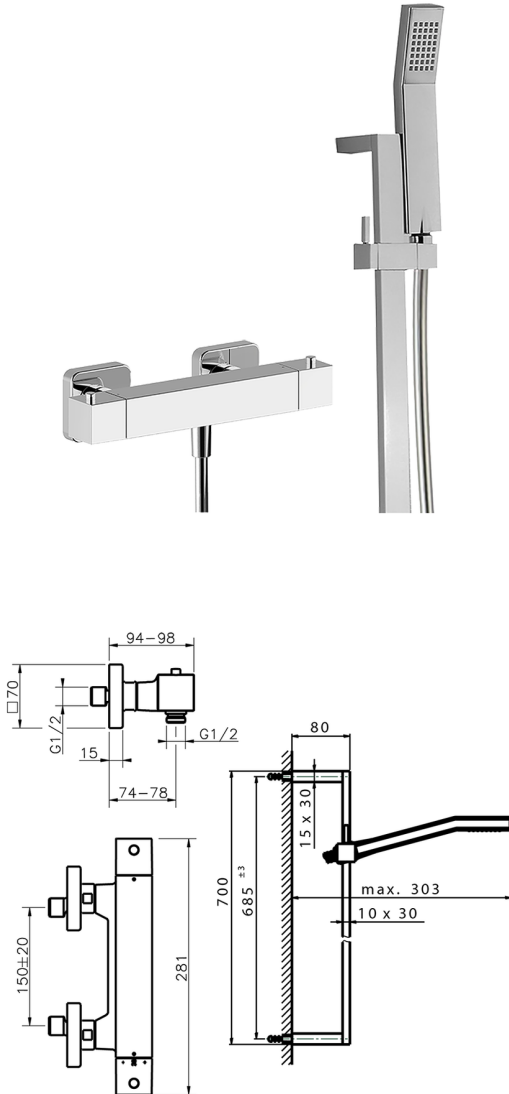

Thermostatic shower mixer with sliding bar ROADSTER ACCENT_RAS01010

MODEL **RAS01010**

Thermostatic shower mixer with sliding bar, 70 cm sliding rail bar with sliding bracket, 42x18 mm ABS Quad one spray handshower, 150 cm smooth SILVERFLEX Flexible Hose

AVAILABLE FINISHINGS

-  **21** 21 Chrome
-  **2B** 2B Polished Nickel
-  **2F** 2F Brushed Nickel
-  **2Q** 2Q Black Titanium
-  **40** 40 Matt Black
-  **4Q** 4Q Matt White

CHARACTERISTICS

Cartridge Spare Parts **22.04A.AR - ZZ97279004**

Argo 2 (long filter) Thermostatic Valve

SafeTouch

The Cisal SafeTouch system maintains the mixer body cool to the touch during operation.

Thermostatic

The Cisal thermostatic is your personal water manager, helping you to handle, control and save water and energy.